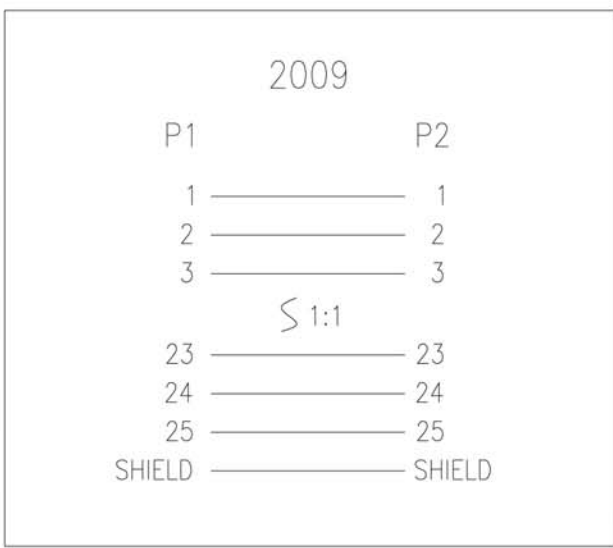

P1,P2: M-Y222E
M-222D
P3: M-426E

Customer No: _____

No.	DESCRIPTION	Q'TY	Supplier
4	BLACK PVC TUBE ϕ 3.0*30mm	2	M304
	ALUMINUM FOIL 33*110mm	2	M379
	MOLDED PE COLOR TRANSPARENT		TWN
	MOLDED PVC BIEGE		M304
3	NON-UL 25C 28AWG, ALUM-MYLAR FOIL SHIELDING WITH DRAIN WIRE, OD 7.0mm, JACKET BEIGE, DRAWING No. EMAL2825C-095	L-10mm	M304
2	MOLDED THUMBSCREW #4-40, LENGTH 46.5mm, BEIGE	4	M95
1	DB25 FEMALE, GOLD FLASH ON CONTACTS, BLUE INSULATOR	2	M108

APPROVED		SFCABLE.COM 1-888-275-8755	Cable Length Unless Other Spec. Tolerances: 0 ~200mm ±10mm 201~1000mm ±20mm 1001 ~1500mm ±25mm 1501~2100mm ±30mm 2100mm↑ ±40mm
CHECKED	TIAN		
DRAWING	XIE		
DATE	03/MAR/06	ITEM NO.	10D3-01406
			UNIT:mm