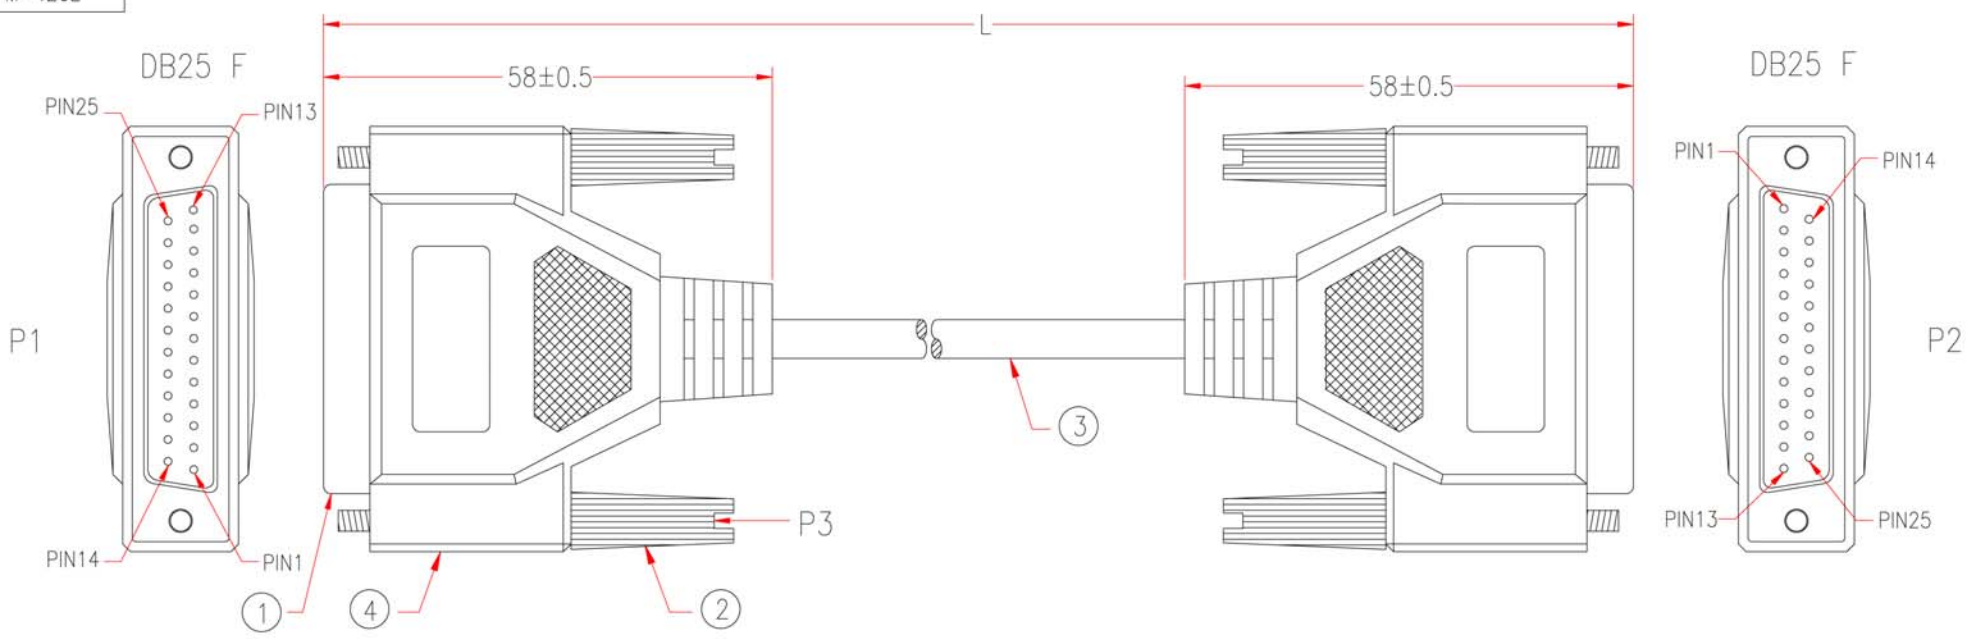

P1,P2: M-Y222E
M-222D
P3: M-426E

Customer No: _____

No.	DESCRIPTION	Q'TY	Supplier
4	BLACK PVC TUBE ϕ 3.0*30mm	2	M304
	ALUMINUM FOIL 33*110mm	2	M379
	MOLDED PE COLOR TRANSPARENT		TWN
	MOLDED PVC BIEGE		M304
3	NON-UL 25C 28AWG, ALUM-MYLAR FOIL SHIELDING WITH DRAIN WIRE, OD 7.0mm, JACKET BEIGE, DRAWING No. EMAL2825C-095	L-10mm	M304
2	MOLDED THUMBSCREW #4-40, LENGTH 46.5mm, BEIGE	4	M95
1	DB25 FEMALE, GOLD FLASH ON CONTACTS, BLUE INSULATOR	2	M108

APPROVED		SFCABLE.COM 1-888-275-8755	Cable Length Unless Other Spec. Tolerances: 0 ~200mm ±10mm 201~1000mm ±20mm 1001 ~1500mm ±25mm 1501~2100mm ±30mm 2100mm↑ ±40mm
CHECKED	TIAN		
DRAWING	XIE		
DATE	03/MAR/06	ITEM NO.	10D3-01406
			UNIT:mm