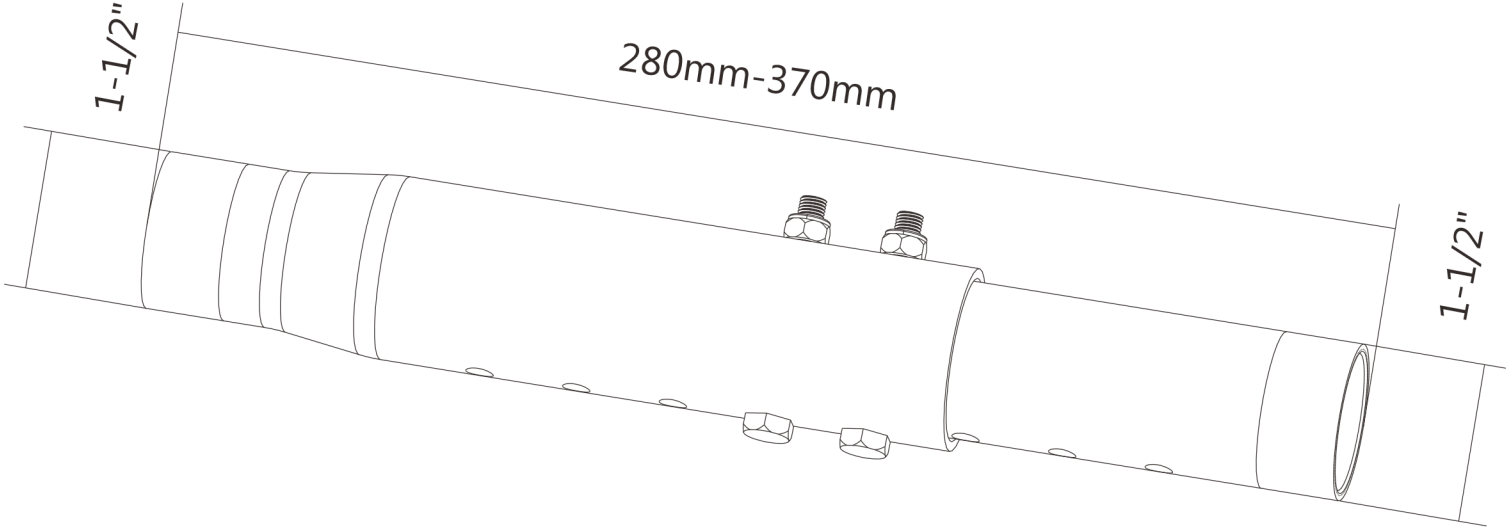

NOTE: ALL MATERIAL COMPLIANT ROHS STANDARD

REVISION INFORMATION			
Rev.	Rev. Date	Modified By	Brief Description

sfcable.com

DRAWN BY	DATE: 2015/6/4	DESCRIPTION: Flat TV Ceiling Mount Extension Column CE8-04
CHECKED BY	SHEET 1 of 1	ITEM NO. 5028-SF-58BK
APPROVED BY	SCALE 1:1	REV. 00
		UNIT: mm  

NO.	PART NAME	SPECIFICATION DESCRIPTION	QTY	UNIT
③				
②				
①				