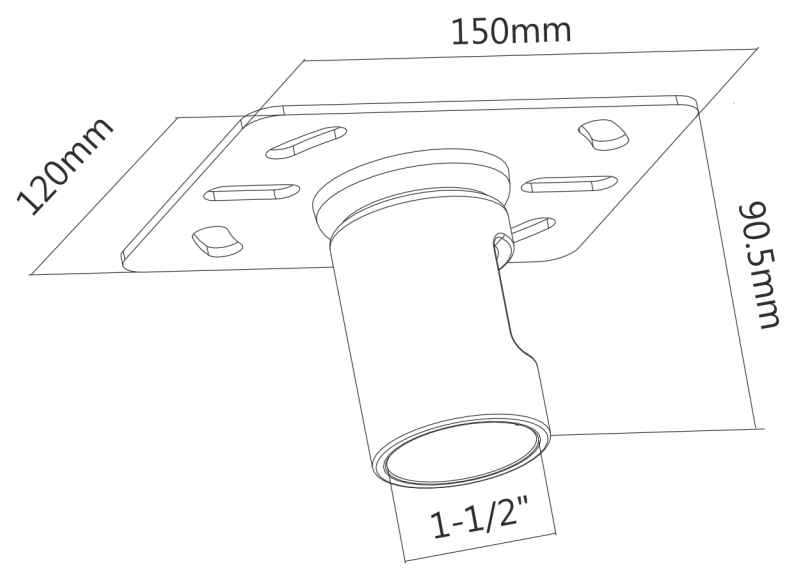

NOTE: ALL MATERIAL COMPLIANT ROHS STANDARD

REVISION INFORMATION			
Rev.	Rev. Date	Modified By	Brief Description

DRAWN BY	DATE: 2015/6/4	DESCRIPTION: Flat TV Ceiling Mount Ceiling Plate CE8-01
CHECKED BY	SHEET 1 of 1	ITEM NO. 5028-SF-60BK
APPROVED BY	SCALE 1:1	REV. 00
UNIT: mm		

NO.	PART NAME	SPECIFICATION DESCRIPTION	QTY	UNIT
③				
②				
①				