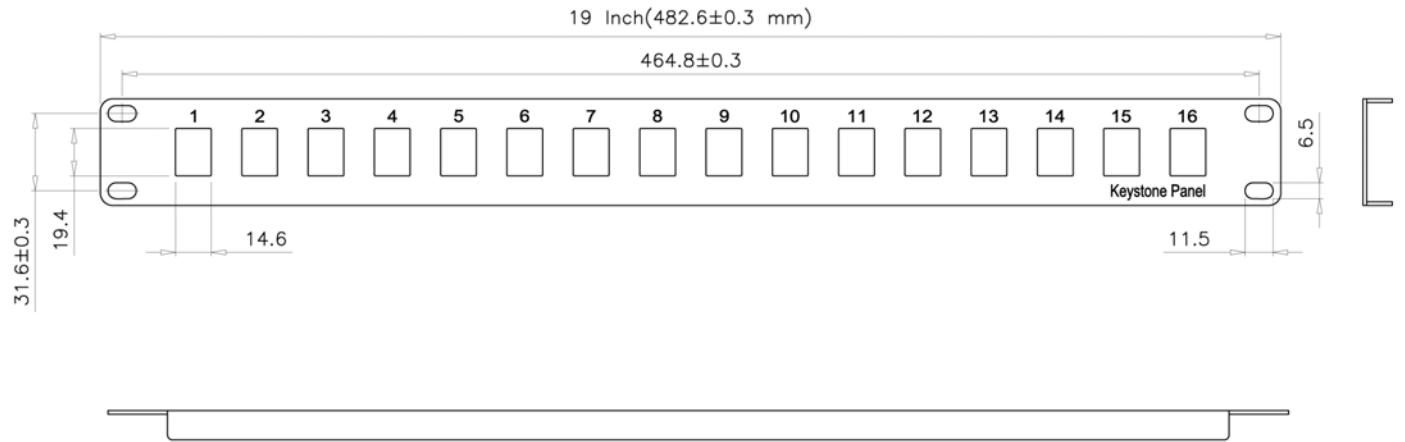

SCALE 1/4

Specification :

Material :
 1. Panel : SPCC, 1.5 mm thickness with Black color painted.

	DSGN		ITEM NO:	1022-SF-21
	CHK		1U 16port Panel for Keystone Jack (w/o keystone jack) BLACK	
APPR				
UNIT	M / M			
SCALE	1/1			
DWG NO:	10221			