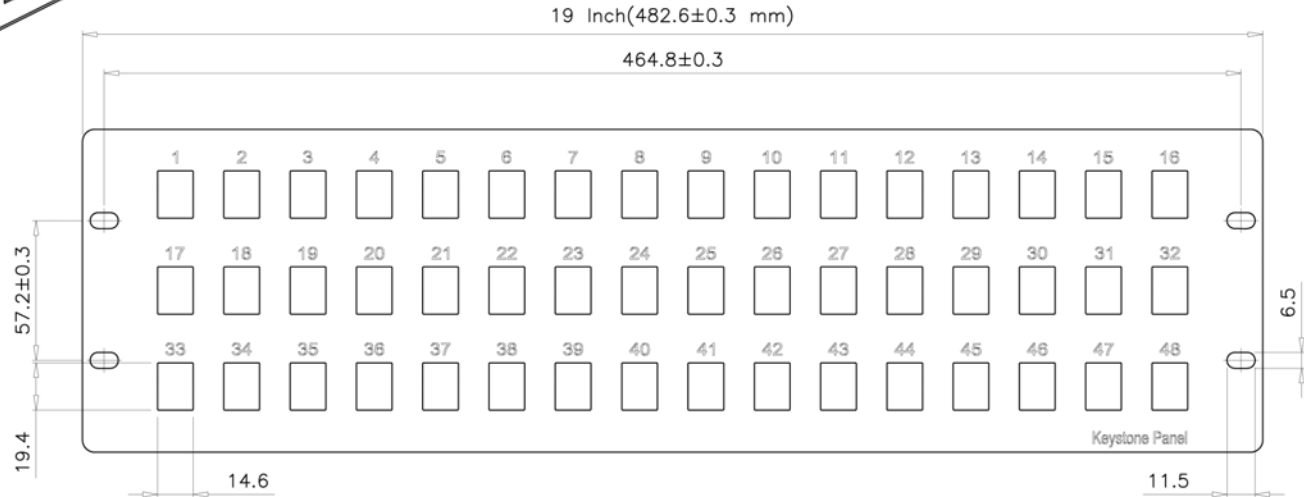

SCALE 1/4

Specification :

Material :  
 1. Panel : SPCC, 1.5 mm thickness with Black color painted.

	DSGN		ITEM NO: 1022-SF-24
	CHK		4U 48port Panel for Keystone Jack (w/o keystone jack) BLACK
	APPR		
	UNIT	M / M	
SCALE	1/3		
DWG NO:	102224		