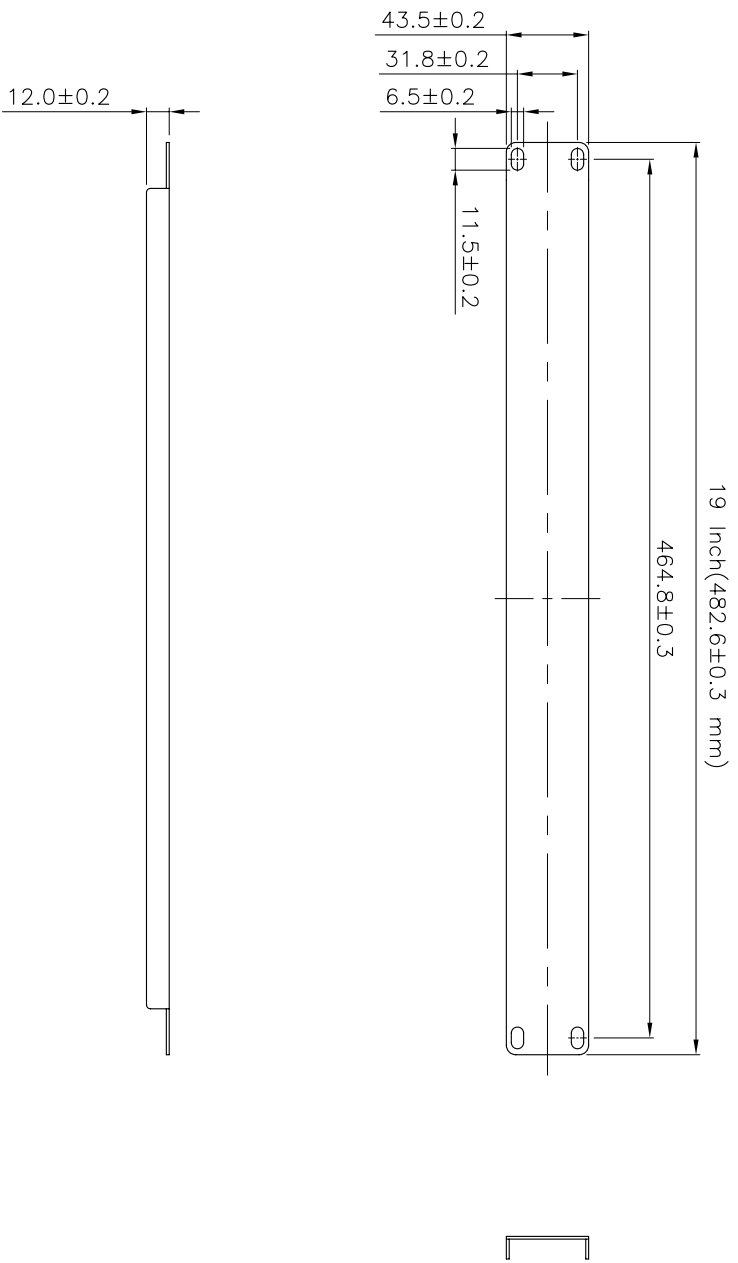

SCALE 1/5

Specification :

Material :
1. Panel : SPCC, 1.5 mm thickness with Black color painted.