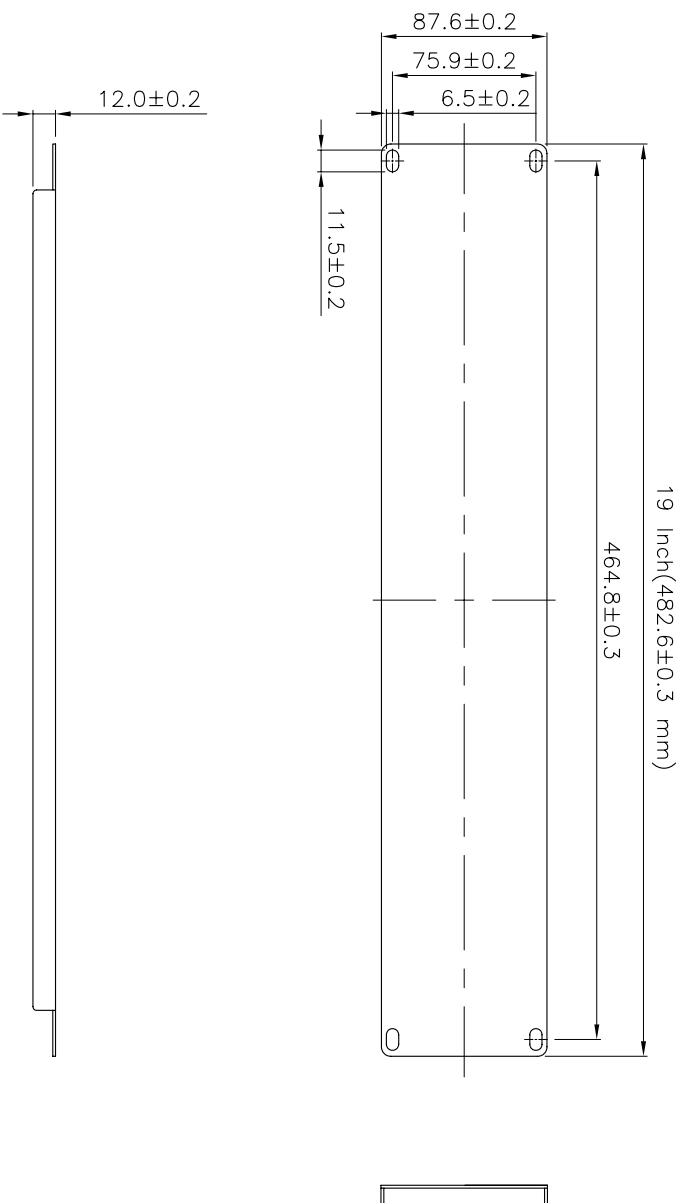

SCALE 1/5

Specification :

Material :

1. Panel : SPCC, 1.5 mm thickness with Black color painted.