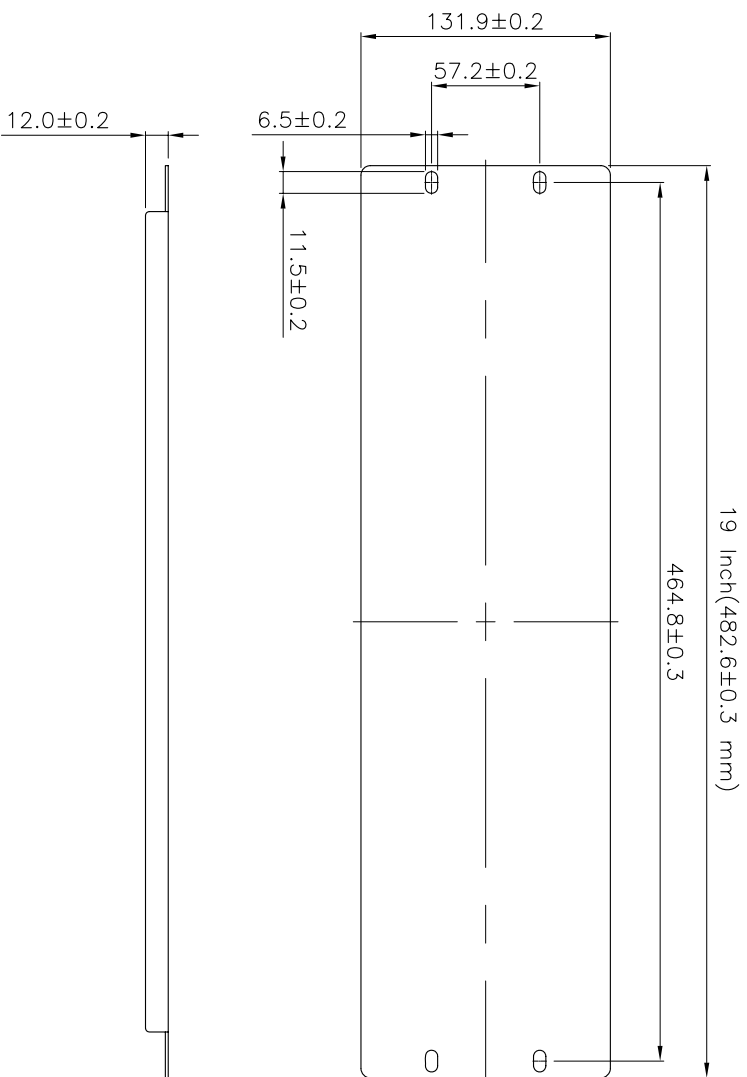

SCALE 1/5

Specification :

Material :

1. Panel : SPCC, 1.5 mm thickness with Black color painted.