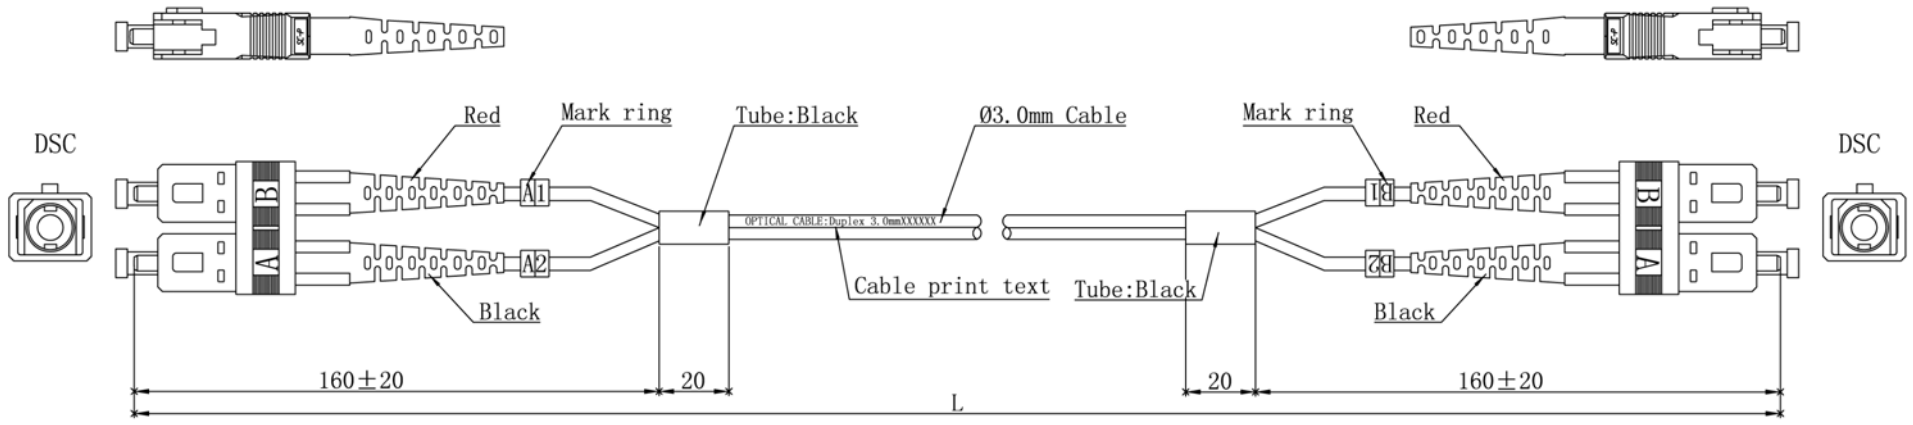

NOTE:ALL MATERIAL COMPLIANT ROHS STANDARD

REVISION INFORMATION			
Rev.	Rev. Date	Modified By	Brief Description

Specifications:

Type	DSC/UPC-DSC/UPC
Fiber Mode	OM3
Core Diameter(um)	50/125
Operating Wavelength(nm)	850/1300
Cable Color	Aqua
Cable Diameter(mm)	Ø3.0
Operating Temperature(° C)	-40~+75
Storage Temperature(° C)	-40~+85
Insertion loss(dB)	≤0.2dB
Return loss(dB)	≥35dB
SC Connector Color(Boot)	Red/Blcak

$L \leq 5m$ , TOLERANCES: $0 \leq \Delta L \leq 5cm$
$L > 5m$ , TOLERANCES: $0 \leq \Delta L \leq 1\% * L$

**SFCABLE.COM**

NO.	PART NAME	SPECIFICATION DESCRIPTION	QTY	UNIT
①				
②				
③				

Unless specified on the drawing, tolerances are per the follows:  
 .x +1  
 .x +0.2  
 .xx +0.05

DRAWN BY	DATE: 2015/05/14	DESCRIPTION: SC-SC-DX OM3 Patchcord	
CHECKED BY	SHEET 1of1	ITEM NO.	
APPROVED BY	SCALE 1:1	REV. 00	UNIT:mm