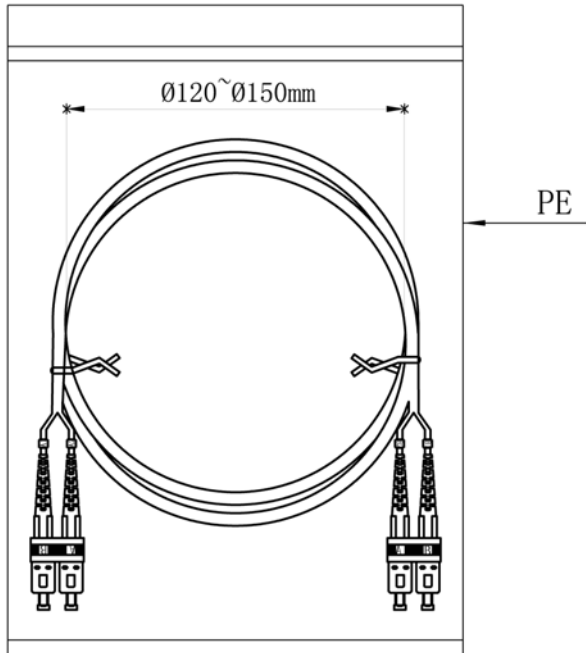

NOTE:ALL MATERIAL COMPLIANT ROHS STANDARD

REVISION INFORMATION			
Rev.	Rev. Date	Modified By	Brief Description

Specifications:

Type	DSC/UPC-DSC/UPC
Fiber Mode	OM3
Core Diameter(um)	50/125
Operating Wavelength(nm)	850/1300
Cable Color	Aqua
Cable Diameter(mm)	Ø3.0
Operating Temperature(° C)	-40~+75
Storage Temperature(° C)	-40~+85
Insertion loss(dB)	≤0.2dB
Return loss(dB)	≥35dB
SC Connector Color(Boot)	Red/Blcak

$L \leq 5m$ , TOLERANCES: $0 \leq \Delta L \leq 5cm$
$L > 5m$ , TOLERANCES: $0 \leq \Delta L \leq 1\% * L$

**SFCABLE.COM**

NO.	PART NAME	SPECIFICATION DESCRIPTION	QTY	UNIT
①				
②				
③				

Unless specified on the drawing, tolerances are per the follows:  
 .x +1  
 .x +0.2  
 .xx +0.05

DRAWN BY	DATE: 2015/05/14	DESCRIPTION: SC-SC-DX OM3 Patchcord	
CHECKED BY	SHEET 1of1	ITEM NO.	
APPROVED BY	SCALE 1:1	REV. 00	UNIT:mm