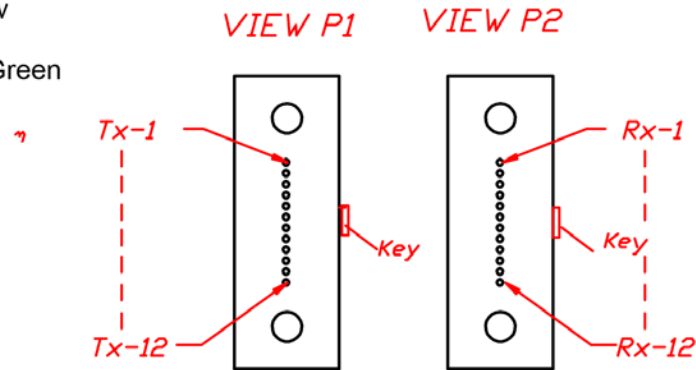

Fiber-MM50&62.5/125um,OM3 ,SM-G652d  
 Cable Color-- MM50&62.5/125um-Orange, OM3-Aqua, SM-Yellow  
 Cable Material-PVC  
 Multi Housing Color-- MM50&62.5/125um-Beige,OM3-Aque,SM-Green  
 Single Boot Color-is all black

OPTICAL CONNECTOR	
FROM P1	TO P2
Tx-1	Rx-1
Tx-2	Rx-2
Tx-3	Rx-3
Tx-4	Rx-4
Tx-5	Rx-5
Tx-6	Rx-6
Tx-7	Rx-7
Tx-8	Rx-8
Tx-9	Rx-9
Tx-10	Rx-10
Tx-11	Rx-11
Tx-12	Rx-12

2. CABLE ASSEMBLY AND ITS COMPONENTS ARE COMPLIANT WITH EU DIRECTIVE 2002/95/EC ON THE RESTRICTION OF THE USE OF HAZARDOUS SUBSTANCES IN ELECTRICAL AND ELECTRONIC EQUIPMENT (RoHS).

Length	Item #
5m	102655
10m	102656
15m	102657
20m	102658
50m	102660

			ANGLES ±0.5°		UNITS: mm	VERSION: A	MTP OPTICAL CABLE
			SURFACE TEXTURE		SCALE: 1:1	DATE: 2010/12/1	
			TOLERANCES ARE:		PAGE: 1/1	DRAWING BY: Sunny	SD-106283-12X1
			[.X] =		MATERIAL	CHECK BY:	
REV	DESCRIPTION	DATE	[.XX] =			APPROVE BY: Huangzz	SFCABLE.COM
			[.XXX] =				