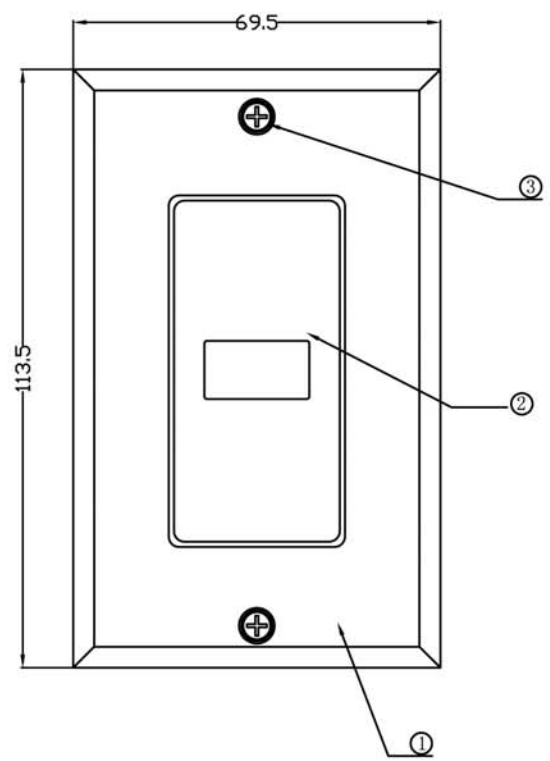

NOTE: ALL MATERIAL COMPLIANT ROHS STANDARD

REVISION INFORMATION			
Rev.	Rev. Date	Modified By	Brief Description

NO.	PART NAME	SPECIFICATION DESCRIPTION	QTY	UNIT
③				
②	wire	30AWG		
①	OD	6.0MM		

SFCABLE.COM			
DRAWN BY	DATE: 2011/12/31	DESCRIPTION: 1port HDMI Wallplate w/4" pigtail coupler	
CHECKED BY	SHEET 1 of 1	ITEM NO. 1102-SF-05	
APPROVED BY	SCALE 1:1	REV. 00	UNIT: mm