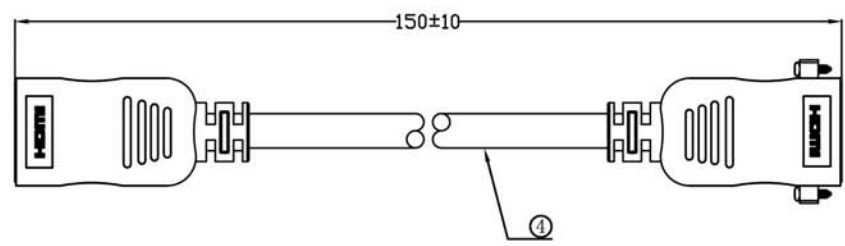

NOTE: ALL MATERIAL COMPLIANT ROHS STANDARD

REVISION INFORMATION			
Rev.	Rev. Date	Modified By	Brief Description

NO.	PART NAME	SPECIFICATION DESCRIPTION	QTY	UNIT
③				
②	wire	30AWG		
①	OD	6.0MM		

SFCABLE.COM			
DRAWN BY	DATE: 2011/12/31	DESCRIPTION: 1port HDMI Wallplate w/4" pigtail coupler	
CHECKED BY	SHEET 1 of 1	ITEM NO. 1102-SF-05	
APPROVED BY	SCALE 1:1	REV. 00	UNIT: mm