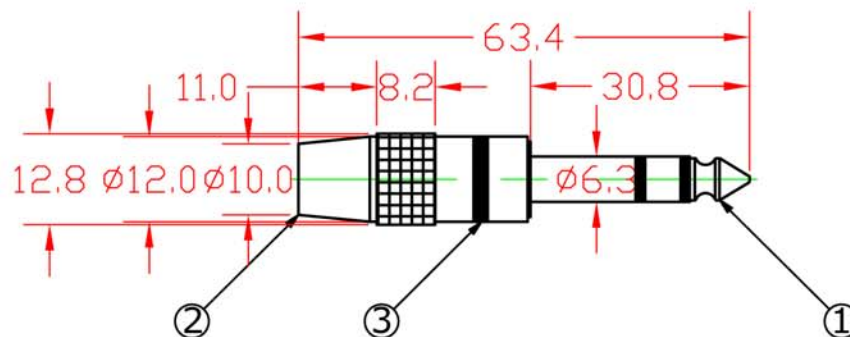

NOTE: ALL MATERIAL COMPLIANT ROHS STANDARD.

**RoHS
Compliant**

REVISION INFORMATION

Rev.	Rev. Date	Modified By	Brief Description

ELECTRICAL TESTING

1. CONDUCTOR RESISTANCE: : $\leq 5\Omega$ 300V DC

SFCABLE.COM

DRAWN BY	DATE: 2014/04/24	DESCRIPTION: 1/4 inch Stereo Metal Plug Gold Plated
CHECKED BY	SHEET 1 of 1	ITEM NO. 2013-SF-30
APPROVED BY	SCALE 1:1	REV. 00 UNIT: mm

NO.	PART NAME	SPECIFICATION DESCRIPTION	Q'TY	UNIT
③	Ink	Red	1	PC
②	Shell	Metal Silver	1	PC
①	1/4" Stereo Male	6.35mm Stereo Male Metal Gold Plated	1	PC