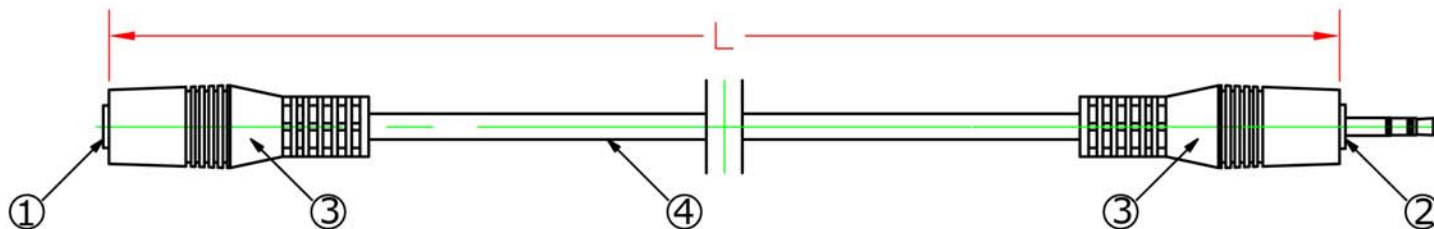

NOTE: ALL MATERIAL COMPLIANT ROHS STANDARD.

**RoHS
Compliant**

REVISION INFORMATION

Rev.	Rev. Date	Modified By	Brief Description

CONNECTION

3.5 Stereo Female 2.5 Stereo Male

PART NO.	LENGTH(L)
2014-SF-18	6Ft 1830±50

ELECTRICAL TESTING

1. CONDUCTOR RESISTANCE: $\leq 5\Omega$ 300V DC

DRAWN BY		DATE: 2014/04/18	DESCRIPTION: 6Ft 3.5mm Stereo-F/2.5mm Stereo-M Speaker/Headset Cable	
CHECKED BY		SHEET 1 of 1	I	
APPROVED BY		SCALE 1:1	REV. 00	UNIT: mm

NO.	PART NAME	SPECIFICATION DESCRIPTION	Q'TY	UNIT
④	Cable	Cable (10/0.10)X3C OD.: 3.6 Black PVC Jacket	1	PC
③	PVC	PVC Black	2	PCS
②	2.5 Stereo Male	2.5 Stereo Male-Nickel Plated	1	PC
①	3.5 Stereo Female	3.5 Stereo Female-Nickel Plated	1	PC