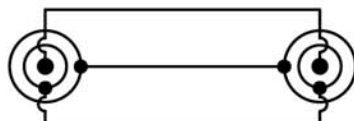

NOTE: ALL MATERIAL COMPLIANT ROHS STANDARD.

**RoHS
Compliant**

REVISION INFORMATION

Rev.	Rev. Date	Modified By	Brief Description

CONNECTION

3.5 Stereo Female 2.5 Stereo Male

PART NO.	LENGTH(L)
2014-SF-18	6Ft 1830±50

ELECTRICAL TESTING

1. CONDUCTOR RESISTANCE: $\leq 5\Omega$ 300V DC

DRAWN BY		DATE: 2014/04/18	DESCRIPTION: 6Ft 3.5mm Stereo-F/2.5mm Stereo-M Speaker/Headset Cable	
CHECKED BY		SHEET 1 of 1	I	
APPROVED BY		SCALE 1:1	REV. 00	UNIT: mm

NO.	PART NAME	SPECIFICATION DESCRIPTION	Q'TY	UNIT
④	Cable	Cable (10/0.10)X3C OD.: 3.6 Black PVC Jacket	1	PC
③	PVC	PVC Black	2	PCS
②	2.5 Stereo Male	2.5 Stereo Male-Nickel Plated	1	PC
①	3.5 Stereo Female	3.5 Stereo Female-Nickel Plated	1	PC