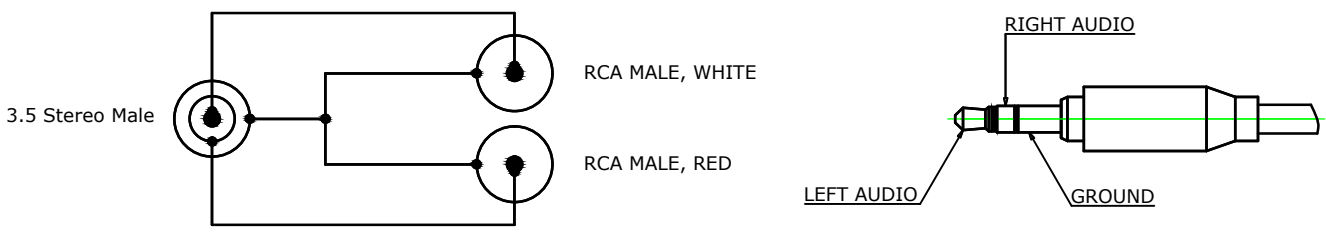

NOTE: ALL MATERIAL COMPLIANT ROHS STANDARD.

**RoHS
Compliant**

REVISION INFORMATION			
Rev.	Rev. Date	Modified By	Brief Description

CONNECTION

LINK NO.	PART NO.	LENGTH(L)
201440		1Ft 305±20
201441		3Ft 915±30
201442		6Ft 1830±30
201443		12Ft 3660±40
201444		25Ft 7620±80

ELECTRICAL TESTING
1. CONDUCTOR RESISTANCE: ≤5Ω 300V DC

⑨	Cable	(10/0.10)x2C+28x0.10 shielding, OD.: 3.8, Black PVC Jacket	3	PCS
⑧	Molding	PVC, Black	1	PC
⑦	Molding	PVC, Red	1	PC
⑥	Molding	PVC, White	1	PC
⑤	Shell	Metal, Silver	2	PCS
④	RCA Male	BRASS /GOLD-PLATED	2	PCS
③	Molding	PVC, Black	1	PC
②	Shell	Metal, Silver	1	PC
①	3.5 Stereo Male	3.5 Stereo Male BRASS /GOLD-PLATED	1	PC
NO.	PART NAME	SPECIFICATION DESCRIPTION	Q'TY	UNIT

DRAWN BY	DATE: 2017/02/27	DESCRIPTION: 3.5mm Stereo Plug to 2xRCA Male Premium Audio Cable
CHECKED BY	SHEET 1 of 1	ITEM NO. 2014-SF-4X
APPROVED BY	SCALE 1:1	REV. 00 UNIT: mm