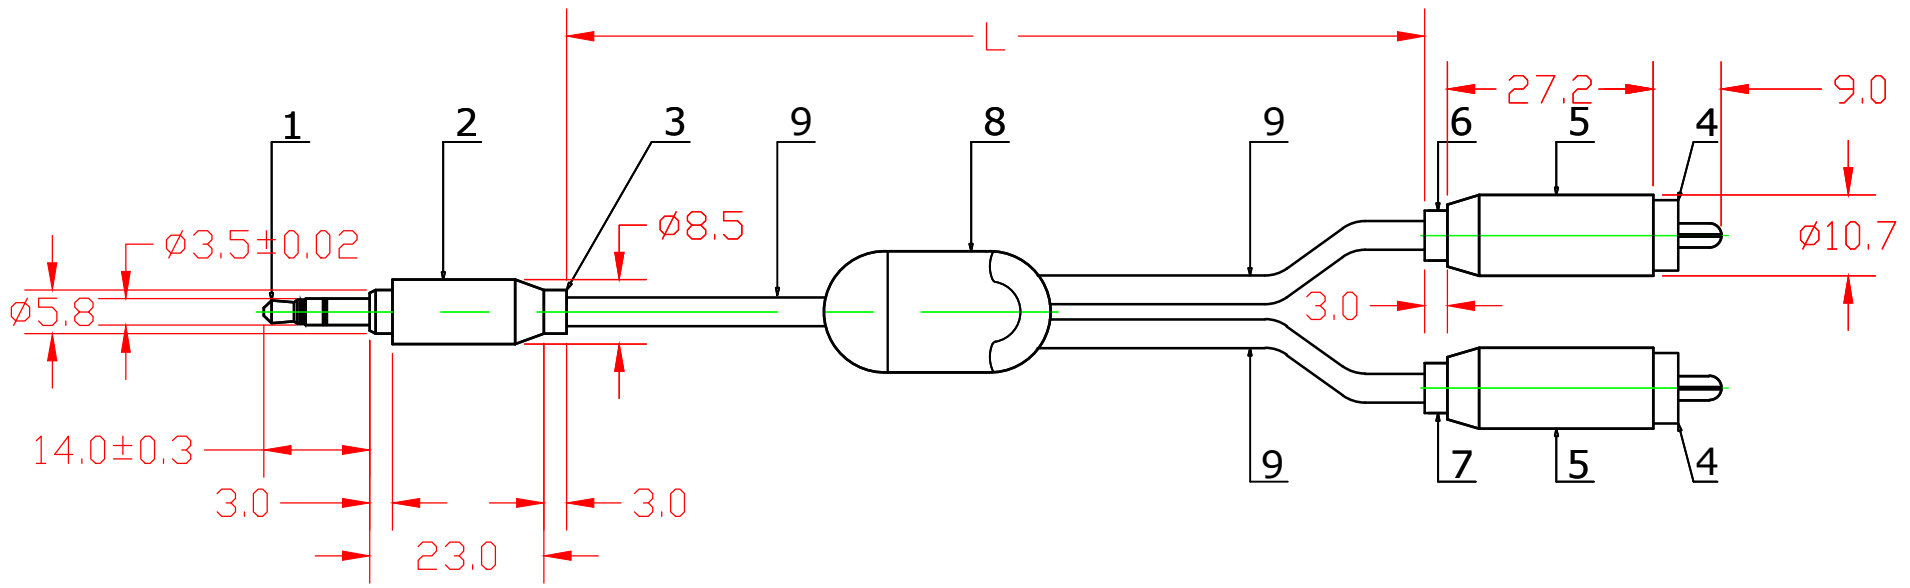

NOTE: ALL MATERIAL COMPLIANT ROHS STANDARD.

**RoHS
Compliant**

REVISION INFORMATION			
Rev.	Rev. Date	Modified By	Brief Description

CONNECTION

LINK NO.	PART NO.	LENGTH(L)
201440		1Ft 305±20
201441		3Ft 915±30
201442		6Ft 1830±30
201443		12Ft 3660±40
201444		25Ft 7620±80

ELECTRICAL TESTING
1. CONDUCTOR RESISTANCE: ≤5Ω 300V DC

⑨	Cable	(10/0.10)x2C+28x0.10 shielding, OD.: 3.8, Black PVC Jacket	3	PCS
⑧	Molding	PVC, Black	1	PC
⑦	Molding	PVC, Red	1	PC
⑥	Molding	PVC, White	1	PC
⑤	Shell	Metal, Silver	2	PCS
④	RCA Male	BRASS /GOLD-PLATED	2	PCS
③	Molding	PVC, Black	1	PC
②	Shell	Metal, Silver	1	PC
①	3.5 Stereo Male	3.5 Stereo Male BRASS /GOLD-PLATED	1	PC
NO.	PART NAME	SPECIFICATION DESCRIPTION	Q'TY	UNIT

DRAWN BY	DATE: 2017/02/27	DESCRIPTION: 3.5mm Stereo Plug to 2xRCA Male Premium Audio Cable
CHECKED BY	SHEET 1 of 1	ITEM NO. 2014-SF-4X
APPROVED BY	SCALE 1:1	REV. 00 UNIT: mm