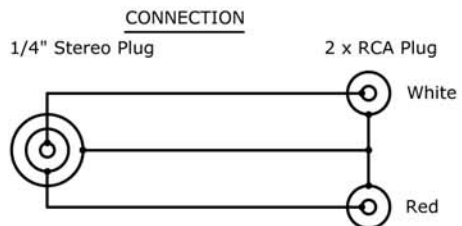

NOTE: ALL MATERIAL COMPLIANT ROHS STANDARD.

**RoHS
Compliant**

REVISION INFORMATION			
Rev.	Rev. Date	Modified By	Brief Description

LINK NO.	PART NO.	LENGTH(L)
2031-SF-71		6Ft 1830±50
2031-SF-72		10Ft 3050±80
2031-SF-73		15Ft 4570±80

ELECTRICAL TESTING
1. CONDUCTOR RESISTANCE: ≤5Ω 300V DC

SFCABLE.COM			
DRAWN BY	DATE: 2014/09/13	DESCRIPTION: 1/4" Stereo Plug to 2 x RCA Plug	
CHECKED BY	SHEET 1 of 1	ITEM NO.	
APPROVED BY	SCALE 1:1	REV. 00	UNIT: mm

⑥	Cable	Cable (10/0.10+28/0.10)x2C OD.: 2.6x5.2mm Black PVC Jacket	1	PC
⑤	PVC	PVC Red	1	PC
④	PVC	PVC White	1	PC
③	RCA Male	RCA Male-Nickel Plated	2	PCS
②	PVC	PVC Black	1	PC
①	1/4" Stereo Plug	1/4" Stereo Plug-Nickel Plated	1	PC
NO.	PART NAME	SPECIFICATION DESCRIPTION	Q'TY	UNIT