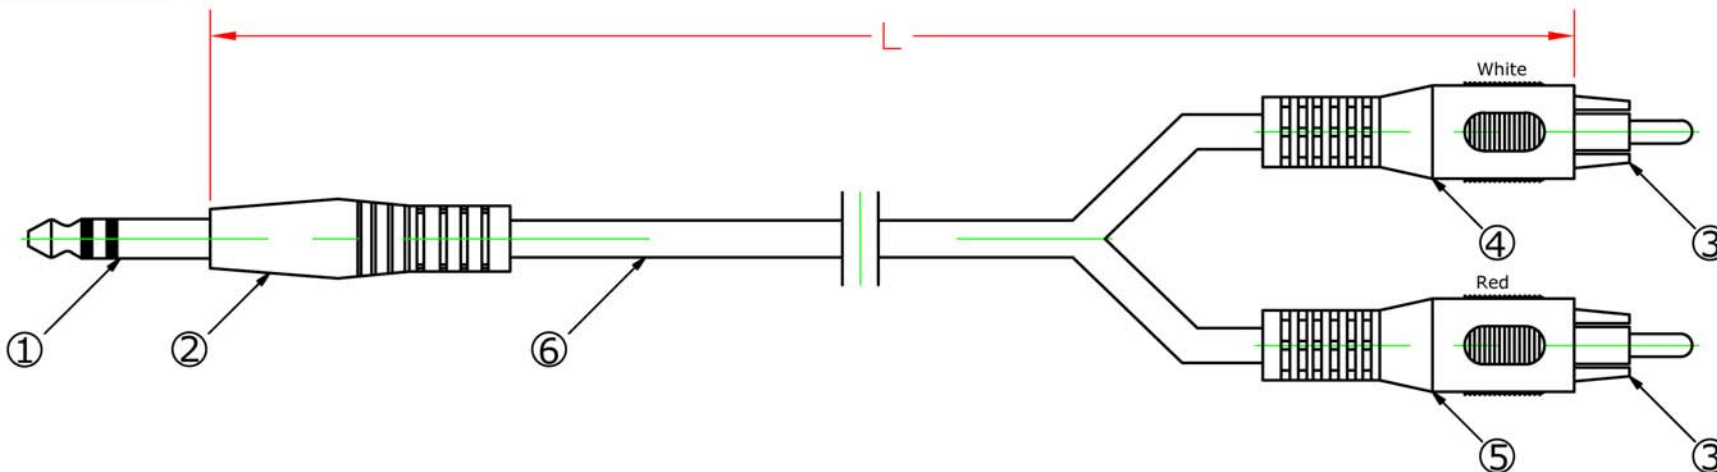

NOTE: ALL MATERIAL COMPLIANT ROHS STANDARD.

**RoHS
Compliant**

REVISION INFORMATION			
Rev.	Rev. Date	Modified By	Brief Description

LINK NO.	PART NO.	LENGTH(L)
2031-SF-71		6Ft 1830±50
2031-SF-72		10Ft 3050±80
2031-SF-73		15Ft 4570±80

ELECTRICAL TESTING
1. CONDUCTOR RESISTANCE: ≤5Ω 300V DC

SFCABLE.COM			
DRAWN BY	DATE: 2014/09/13	DESCRIPTION: 1/4" Stereo Plug to 2 x RCA Plug	
CHECKED BY	SHEET 1 of 1	ITEM NO.	
APPROVED BY	SCALE 1:1	REV. 00	UNIT: mm

⑥	Cable	Cable (10/0.10+28/0.10)x2C OD.: 2.6x5.2mm Black PVC Jacket	1	PC
⑤	PVC	PVC Red	1	PC
④	PVC	PVC White	1	PC
③	RCA Male	RCA Male-Nickel Plated	2	PCS
②	PVC	PVC Black	1	PC
①	1/4" Stereo Plug	1/4" Stereo Plug-Nickel Plated	1	PC
NO.	PART NAME	SPECIFICATION DESCRIPTION	Q'TY	UNIT