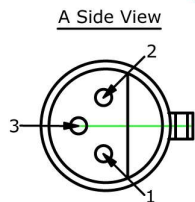

NOTE: ALL MATERIAL COMPLIANT ROHS STANDARD.

**RoHS
Compliant**

REVISION INFORMATION			
Rev.	Rev. Date	Modified By	Brief Description

CONNECTION
XLR 3P Female 3.5mm Stereo Male

PART NO.	LENGTH(L)
2032-SF-98	6Ft 1830±50
2032-SF-99	10Ft 3050±80
2033-SF-00	25Ft 7620±80

ELECTRICAL TESTING
1. CONDUCTOR RESISTANCE: ≤5Ω 300V DC

sfcable.com
1-888-275-8755

DRAWN BY	DATE: 2014/04/12	DESCRIPTION: XLR 3P F to 3.5mm Stereo M Cable
CHECKED BY	SHEET 1 of 1	ITEM NO. 2032-SF-98
APPROVED BY	SCALE 1:1	REV. 00 UNIT: mm

⑥	Cable	Cable (10/0.12)X2C+ 28/0.10 OD.: 4.0 Black PVC Jacket	1	PC
⑤	PVC	PVC Black	1	PC
④	Shell	Metal-Nickel Plated	1	PC
③	3.5mm Stereo Male	3.5mm Stereo Male-Nickel Plated	1	PC
②	Shell	Metal-Nickel Plated	1	PC
①	XLR 3P Female	XLR 3P Female	1	PC
NO.	PART NAME	SPECIFICATION DESCRIPTION	Q'TY	UNIT