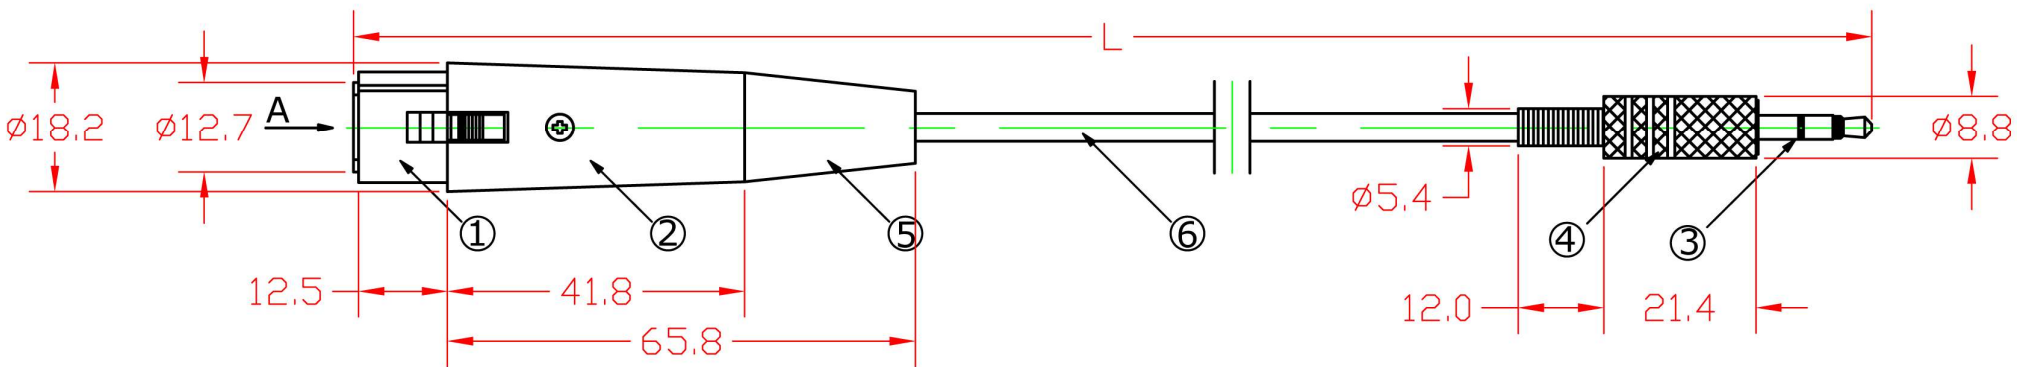

NOTE: ALL MATERIAL COMPLIANT ROHS STANDARD.

**RoHS
Compliant**

REVISION INFORMATION			
Rev.	Rev. Date	Modified By	Brief Description

CONNECTION
XLR 3P Female 3.5mm Stereo Male

PART NO.	LENGTH(L)
2032-SF-98	6Ft 1830±50
2032-SF-99	10Ft 3050±80
2033-SF-00	25Ft 7620±80

ELECTRICAL TESTING
1. CONDUCTOR RESISTANCE: ≤5Ω 300V DC

sfcable.com
1-888-275-8755

DRAWN BY	DATE: 2014/04/12	DESCRIPTION: XLR 3P F to 3.5mm Stereo M Cable
CHECKED BY	SHEET 1 of 1	ITEM NO. 2032-SF-98
APPROVED BY	SCALE 1:1	REV. 00 UNIT: mm

⑥	Cable	Cable (10/0.12)X2C+ 28/0.10 OD.: 4.0 Black PVC Jacket	1	PC
⑤	PVC	PVC Black	1	PC
④	Shell	Metal-Nickel Plated	1	PC
③	3.5mm Stereo Male	3.5mm Stereo Male-Nickel Plated	1	PC
②	Shell	Metal-Nickel Plated	1	PC
①	XLR 3P Female	XLR 3P Female	1	PC
NO.	PART NAME	SPECIFICATION DESCRIPTION	Q'TY	UNIT