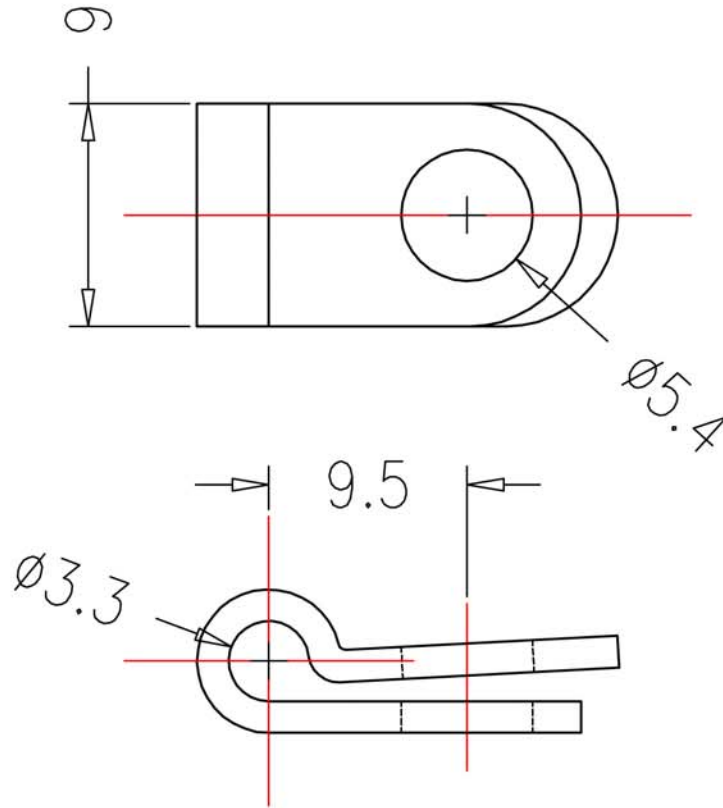

NOTE: ALL MATERIAL COMPLIANT ROHS STANDARD

REVISION INFORMATION

Rev.Date	Modified By	Brief Description

SFCABLE.COM

③				
②				
①	220301CL	R Type Cable Clamp 1/8 " Clear		
NO.	PARTNAME	SPECIFICATION DESCRIPTION	QTY	UNIT

DRAWN BY	DATE: 2012/7/1	DESCRIPTION: R Type Cable Clamp 1/8 "		
CHECKED BY	SHEET 1 of 1	ITEM NO. 1/8R		
APPROVED BY	SCALE 1:1	REV. 00	UNIT:mm	