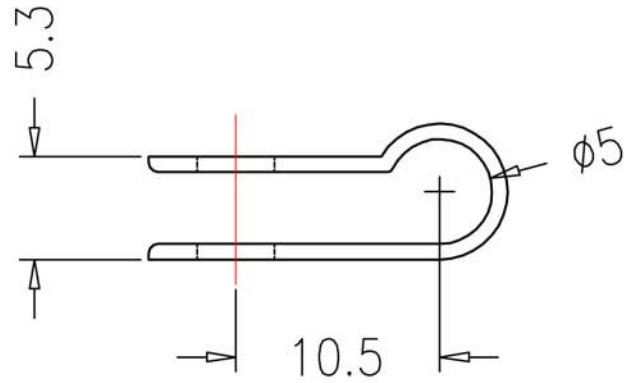

NOTE:ALL MATERIAL COMPLIANT ROHS STANDARD

REVISION INFORMATION

| Rev.Date | Modified By | Brief Description |
|----------|-------------|-------------------|
| | | |

SFCABLE.COM

| | | | | |
|-----|----------|---------------------------------|-----|------|
| ③ | | | | |
| ② | | | | |
| ① | 220302CL | R Type Cable Clamp 3/16 " Clear | | |
| NO. | PARTNAME | SPECIFICATION DESCRIPTION | QTY | UNIT |

| | | | | |
|-------------|-------------------|---|---------|--|
| DRAWN BY | DATE: 2012/7/1 | DESCRIPTION: R Type Cable Clamp 3/16 " | | |
| CHECKED BY | SHEET 1 of 1 | ITEM NO. 3/16R | | |
| APPROVED BY | SCALE 1:1 | REV. 00 | UNIT:mm | |