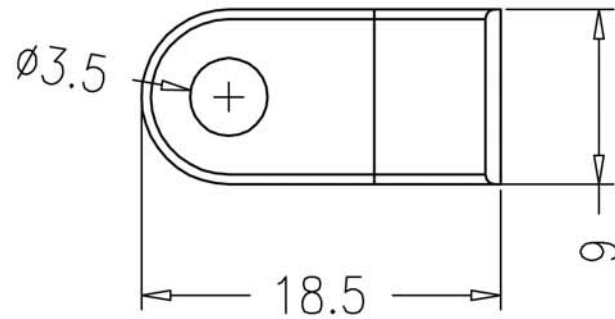

NOTE:ALL MATERIAL COMPLIANT ROHS STANDARD

REVISION INFORMATION

| Rev.Date | Modified By | Brief Description |
|----------|-------------|-------------------|
| | | |

SFCABLE.COM

| | | | | |
|-----|----------|---------------------------------|-----|------|
| ③ | | | | |
| ② | | | | |
| ① | 220302CL | R Type Cable Clamp 3/16 " Clear | | |
| NO. | PARTNAME | SPECIFICATION DESCRIPTION | QTY | UNIT |

| | | | | |
|-------------|-------------------|---|---------|--|
| DRAWN BY | DATE: 2012/7/1 | DESCRIPTION: R Type Cable Clamp 3/16 " | | |
| CHECKED BY | SHEET 1 of 1 | ITEM NO. 3/16R | | |
| APPROVED BY | SCALE 1:1 | REV. 00 | UNIT:mm | |