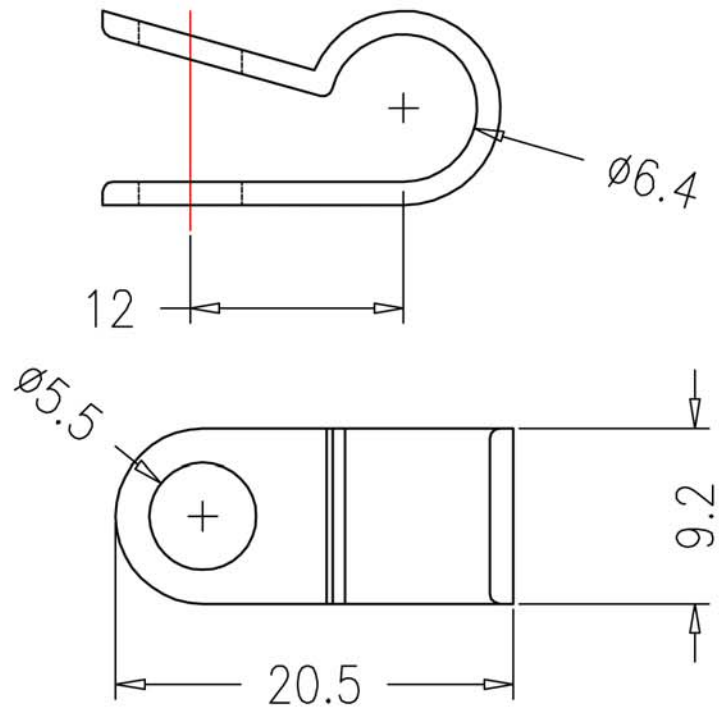

NOTE:ALL MATERIAL COMPLIANT ROHS STANDARD

REVISION INFORMATION

Rev.	Rev.Date	Modified By	Brief Description

SFCABLE.COM

③				
②				
①	220303CL	R Type Cable Clamp 1 / 4 " Clear		
NO.	PARTNAME	SPECIFICATION DESCRIPTION	QTY	UNIT

DRAWN BY	DATE: 2012/7/1	DESCRIPTION: R Type Cable Clamp 1 / 4 "		
CHECKED BY	SHEET 1 of 1	ITEM NO. 1/4R		
APPROVED BY	SCALE 1:1	REV. 00	UNIT:mm	