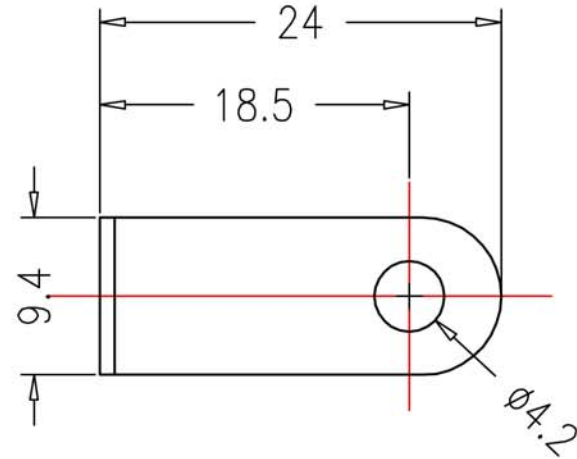

NOTE:ALL MATERIAL COMPLIANT ROHS STANDARD

REVISION INFORMATION

Rev.Date	Modified By	Brief Description

SFCABLE.COM

③				
②				
①	220304CL	R Type Cable Clamp 3/8 " Clear		
NO.	PARTNAME	SPECIFICATION DESCRIPTION	QTY	UNIT

DRAWN BY	DATE: 2012/7/1	DESCRIPTION: R Type Cable Clamp 3/8 "		
CHECKED BY	SHEET 1 of 1	ITEM NO. 3/8R		
APPROVED BY	SCALE 1:1	REV. 00	UNIT:mm	