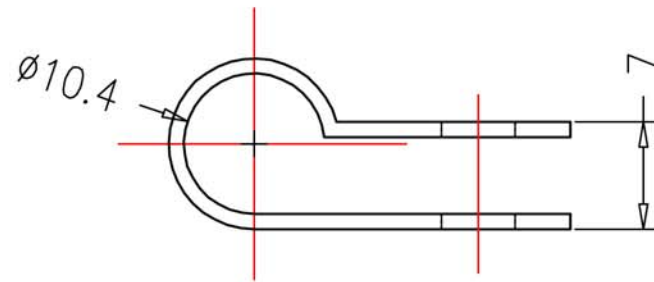

NOTE:ALL MATERIAL COMPLIANT ROHS STANDARD

REVISION INFORMATION

Rev.Date	Modified By	Brief Description

SFCABLE.COM

③				
②				
①	220304CL	R Type Cable Clamp 3/8 " Clear		
NO.	PARTNAME	SPECIFICATION DESCRIPTION	QTY	UNIT

DRAWN BY	DATE: 2012/7/1	DESCRIPTION: R Type Cable Clamp 3/8 "		
CHECKED BY	SHEET 1 of 1	ITEM NO. 3/8R		
APPROVED BY	SCALE 1:1	REV. 00	UNIT:mm	