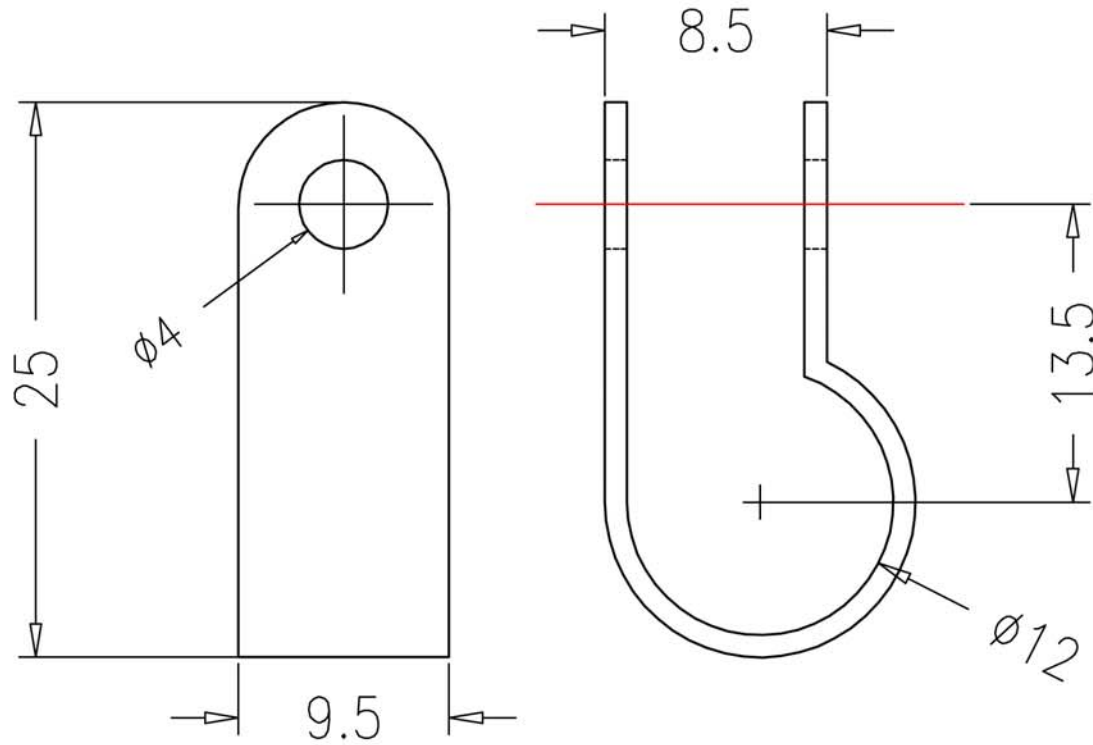

NOTE:ALL MATERIAL COMPLIANT ROHS STANDARD

REVISION INFORMATION

Rev.Date	Modified By	Brief Description

SFCABLE.COM

③				
②				
①	220305CL	R Type Cable Clamp 1/2 " Clear		
NO.	PARTNAME	SPECIFICATION DESCRIPTION	QTY	UNIT

DRAWN BY	DATE: 2012/7/1	DESCRIPTION: R Type Cable Clamp 1/2 "		
CHECKED BY	SHEET 1 of 1	ITEM NO. 1/2R		
APPROVED BY	SCALE 1:1	REV. 00	UNIT:mm	