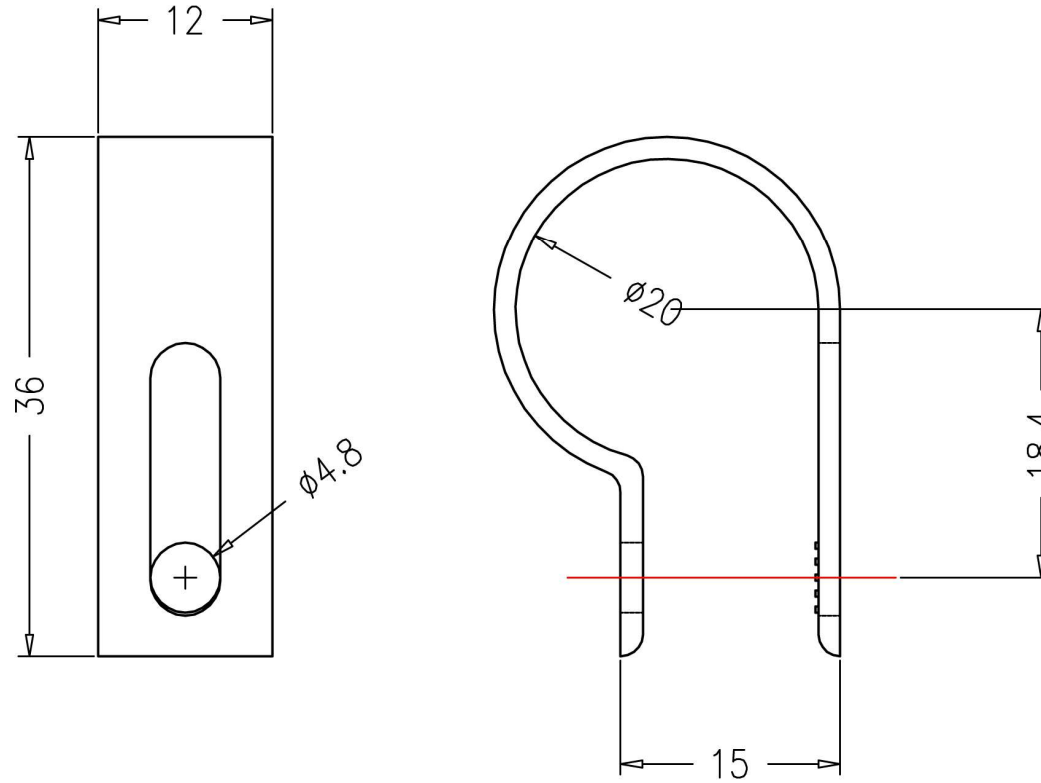

NOTE:ALL MATERIAL COMPLIANT ROHS STANDARD

REVISION INFORMATION

Rev.	Rev.Date	Modified By	Brief Description

③				
②				
①	220307CL	R Type Cable Clamp 3 / 4 " Clear		
NO.	PARTNAME	SPECIFICATION DESCRIPTION	QTY	UNIT

SFCable
1-888-275-8755

DRAWN BY	DATE: 2012/7/1	DESCRIPTION: R Type Cable Clamp 3/4 "		
CHECKED BY	SHEET 1 of 1	ITEM NO. 2203-SF-07		
APPROVED BY	SCALE 1:1	REV. 00	UNIT:mm	