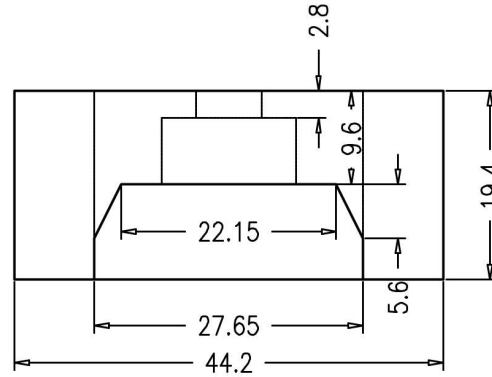

NOTE:ALL MATERIAL COMPLIANT ROHS STANDARD

REVISION INFORMATION

Rev.	Rev.Date	Modified By	Brief Description

③				
②	220320WT	Cable Tie Mount 22mm,White		
①	220320BK	Cable Tie Mount 22mm, Black		
NO.	PARTNAME	SPECIFICATION DESCRIPTION	QTY	UNIT

 **SFCable**

1-888-275-8755

DRAWN BY	DATE: 2012/7/1	DESCRIPTION: Cable Tie Mount 22mm		
CHECKED BY	SHEET 1 of 1	ITEM NO. 2203-SF-20		
APPROVED BY	SCALE 1:1	REV. 00	UNIT:mm	