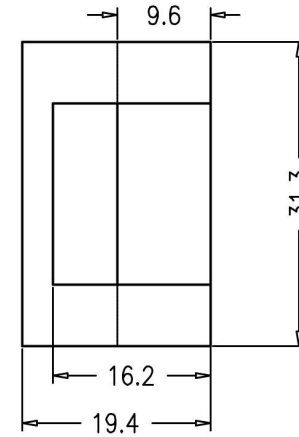

NOTE:ALL MATERIAL COMPLIANT ROHS STANDARD

REVISION INFORMATION

Rev.	Rev.Date	Modified By	Brief Description

③				
②	220320WT	Cable Tie Mount 22mm,White		
①	220320BK	Cable Tie Mount 22mm, Black		
NO.	PARTNAME	SPECIFICATION DESCRIPTION	QTY	UNIT

 **SFCable**

1-888-275-8755

DRAWN BY	DATE: 2012/7/1	DESCRIPTION: Cable Tie Mount 22mm		
CHECKED BY	SHEET 1 of 1	ITEM NO. 2203-SF-20		
APPROVED BY	SCALE 1:1	REV. 00	UNIT:mm	