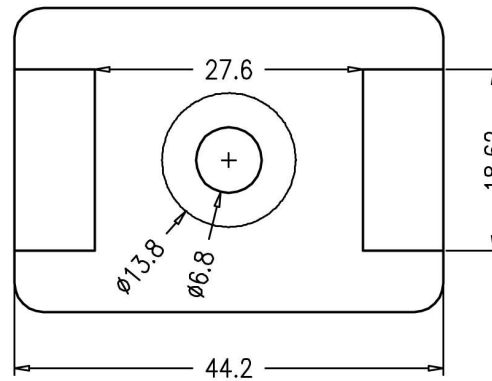

NOTE:ALL MATERIAL COMPLIANT ROHS STANDARD

REVISION INFORMATION

Rev.	Rev.Date	Modified By	Brief Description

③				
②	220320WT	Cable Tie Mount 22mm,White		
①	220320BK	Cable Tie Mount 22mm, Black		
NO.	PARTNAME	SPECIFICATION DESCRIPTION	QTY	UNIT

 **SFCable**

1-888-275-8755

DRAWN BY	DATE: 2012/7/1	DESCRIPTION: Cable Tie Mount 22mm		
CHECKED BY	SHEET 1 of 1	ITEM NO. 2203-SF-20		
APPROVED BY	SCALE 1:1	REV. 00	UNIT:mm	