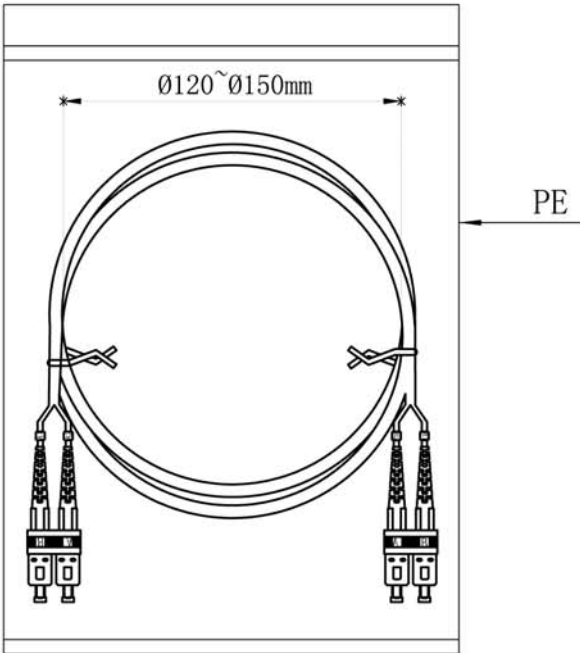

NOTE:ALL MATERIAL COMPLIANT ROHS STANDARD

REVISION INFORMATION			
Rev.	Rev. Date	Modified By	Brief Description

Specifications:

Type	DSC/UPC-DSC/UPC
Fiber Mode	OM1
Core Diameter(um)	62.5/125
Operating Wavelength(nm)	850/1300
Cable Color	Orange
Cable Diameter(mm)	Ø3.0
Operating Temperature(° C)	-40~+75
Storage Temperature(° C)	-40~+85
Insertion loss(dB)	≤0.2dB
Return loss(dB)	≥35dB
SC Connector Color(Boot)	Red/Black

$L \leq 5m$, TOLERANCES: $0 \leq \Delta L \leq 5cm$
$L > 5m$, TOLERANCES: $0 \leq \Delta L \leq 1\% * L$

NO.	PART NAME	SPECIFICATION DESCRIPTION	QTY	UNIT
①				
②				
③				

Unless specified on the drawing, tolerances are per the follows:

.x	+1
.x	+0.2
.xx	+0.05

DRAWN BY	DATE: 2015/05/14	DESCRIPTION: SC-SC-DX OM1 Patchcord
CHECKED BY	SHEET 1of1	ITEM NO.
APPROVED BY	SCALE 1:1	REV. 00
	UNIT:mm	