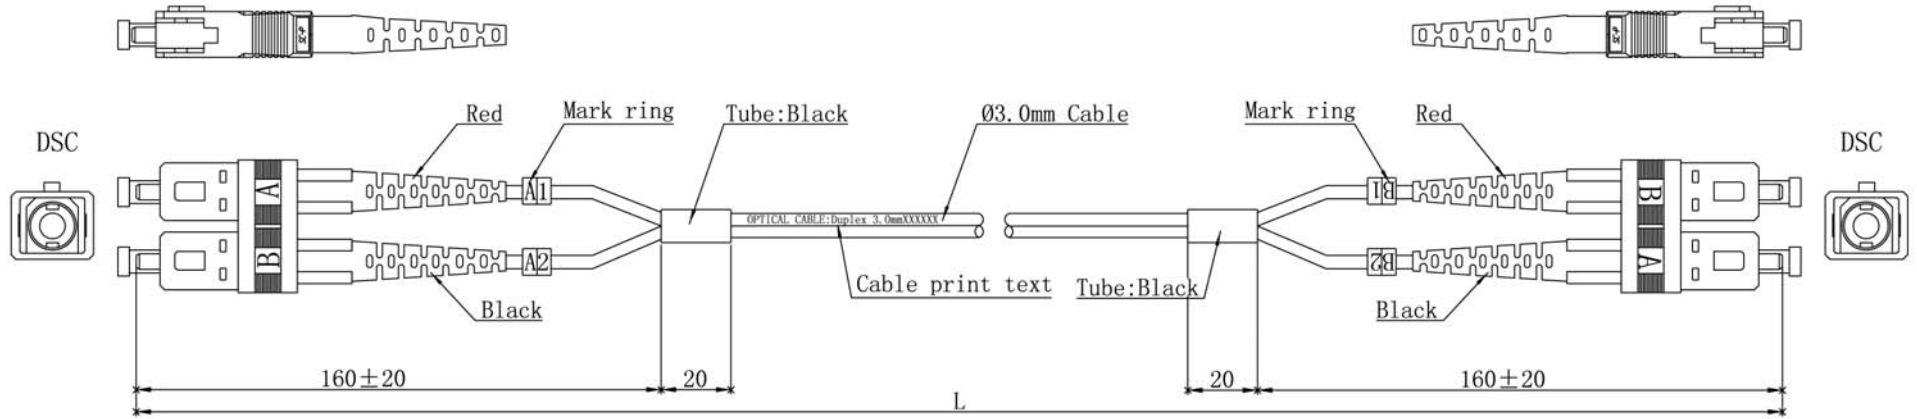

NOTE:ALL MATERIAL COMPLIANT ROHS STANDARD

REVISION INFORMATION			
Rev.	Rev. Date	Modified By	Brief Description

Specifications:

Type	DSC/UPC-DSC/UPC
Fiber Mode	OM1
Core Diameter(um)	62.5/125
Operating Wavelength(nm)	850/1300
Cable Color	Orange
Cable Diameter(mm)	Ø3.0
Operating Temperature(° C)	-40~+75
Storage Temperature(° C)	-40~+85
Insertion loss(dB)	≤0.2dB
Return loss(dB)	≥35dB
SC Connector Color(Boot)	Red/Black

$L \leq 5m$, TOLERANCES: $0 \leq \Delta L \leq 5cm$
$L > 5m$, TOLERANCES: $0 \leq \Delta L \leq 1\% * L$

NO.	PART NAME	SPECIFICATION DESCRIPTION	QTY	UNIT
①				
②				
③				

Unless specified on the drawing, tolerances are per the follows:

.x	+1
.x	+0.2
.xx	+0.05

DRAWN BY	DATE: 2015/05/14	DESCRIPTION: SC-SC-DX OM1 Patchcord
CHECKED BY	SHEET 1of1	ITEM NO.
APPROVED BY	SCALE 1:1	REV. 00
	UNIT:mm	