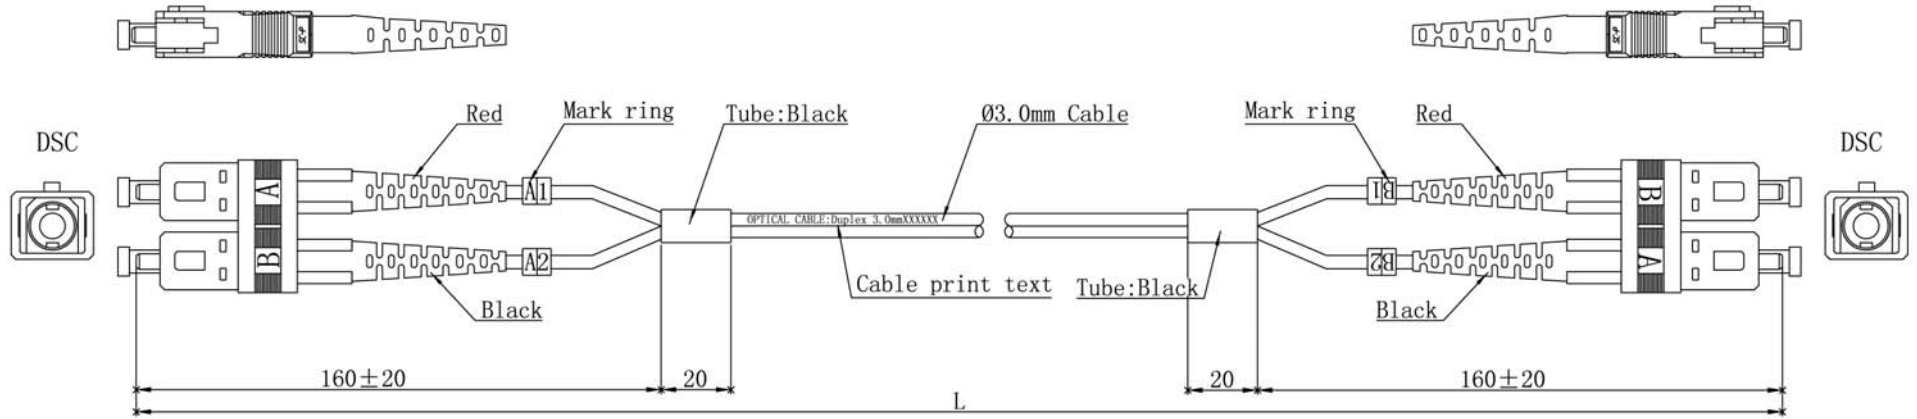

NOTE:ALL MATERIAL COMPLIANT ROHS STANDARD

REVISION INFORMATION			
Rev.	Rev. Date	Modified By	Brief Description

Specifications:

Type	DSC/UPC-DSC/UPC
Fiber Mode	OM1
Core Diameter(um)	62.5/125
Operating Wavelength(nm)	850/1300
Cable Color	Orange
Cable Diameter(mm)	Ø3.0
Operating Temperature(° C)	-40~+75
Storage Temperature(° C)	-40~+85
Insertion loss(dB)	≤0.2dB
Return loss(dB)	≥35dB
SC Connector Color(Boot)	Red/Black

$L \leq 5m$, TOLERANCES: $0 \leq \Delta L \leq 5cm$
$L > 5m$, TOLERANCES: $0 \leq \Delta L \leq 1\% * L$

NO.	PART NAME	SPECIFICATION DESCRIPTION	QTY	UNIT
①				
②				
③				

Unless specified on the drawing, tolerances are per the follows:
 .x +1
 .x +0.2
 .xx +0.05

DRAWN BY	DATE: 2015/05/14	DESCRIPTION: SC-SC-DX OM1 Patchcord
CHECKED BY	SHEET 1of1	ITEM NO.
APPROVED BY	SCALE 1:1	REV. 00
	UNIT:mm	