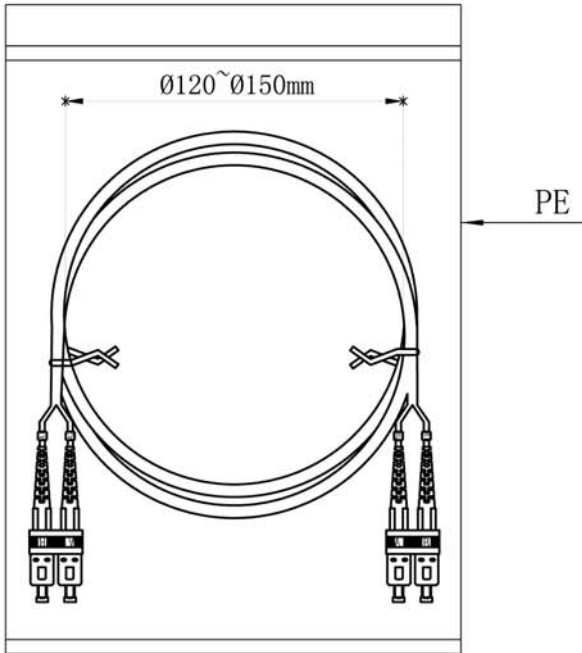

NOTE:ALL MATERIAL COMPLIANT ROHS STANDARD

REVISION INFORMATION			
Rev.	Rev. Date	Modified By	Brief Description

Specifications:

Type	DSC/UPC-DSC/UPC
Fiber Mode	OM1
Core Diameter(um)	62.5/125
Operating Wavelength(nm)	850/1300
Cable Color	Orange
Cable Diameter(mm)	Ø3.0
Operating Temperature(° C)	-40~+75
Storage Temperature(° C)	-40~+85
Insertion loss(dB)	≤0.2dB
Return loss(dB)	≥35dB
SC Connector Color(Boot)	Red/Black

$L \leq 5m$, TOLERANCES: $0 \leq \Delta L \leq 5cm$
$L > 5m$, TOLERANCES: $0 \leq \Delta L \leq 1\% * L$

NO.	PART NAME	SPECIFICATION DESCRIPTION	QTY	UNIT
①				
②				
③				

Unless specified on the drawing, tolerances are per the follows:
 .x +1
 .x +0.2
 .xx +0.05

DRAWN BY	DATE: 2015/05/14	DESCRIPTION: SC-SC-DX OM1 Patchcord
CHECKED BY	SHEET 1of1	ITEM NO.
APPROVED BY	SCALE 1:1	REV. 00
	UNIT:mm	