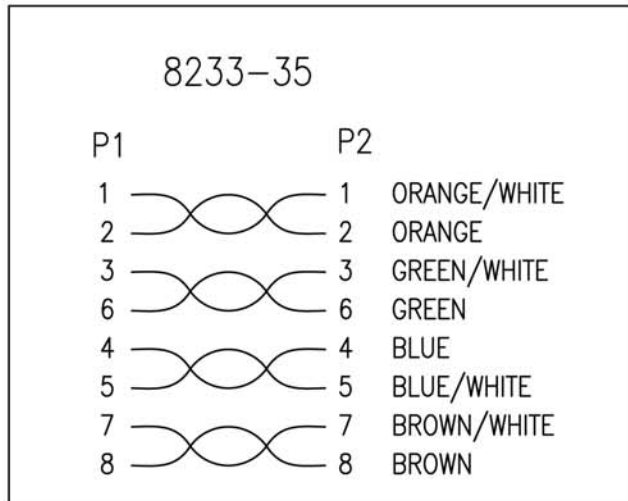

Available in 1 ft, 2ft, 3ft, 5ft, 7ft, 10ft, 14ft, 15ft, 20ft, 25ft

Color Option: Gray, Black, Blue, Yellow, White

MARKING:

MINI UTP CAT.6 28AWG/4PAIR STRANDED TYPE CM 75°C MSL

*NOTE: All relevant materials are complied with RoHS directive .

3	8P8C TRANSPARENT BOOT(OD4.5mm)	A4FK36-0206	2	M206
2	4 TWISD PAIRS MINI CAT.6 28AWG UTP, OD 3.6mm, JACKET BLUE(UH-4), DRAWING No.EU002804P-643	H5AJ33-0304U07	L+10mm	M304
1	8P8C MODULAR PLUG, GOLD PLATING 50u" ON CONTACTS, NO:P8-063-11	A1NC36-0205	2	M205
No.	DESCRIPTION		Q'TY	Supplier
APPROVED	2015.12.17			Cable Length Unless Other Spec. Tolerances: 0 ~200mm ±10mm 201~1000mm ±20mm 1001 ~1500mm ±25mm 1501~2100mm ±30mm 2100mm↑ ±40mm
CHECKED	LIU			
DRAWING	LIU			
DATE	17/DEC/15			
			UNIT:mm	