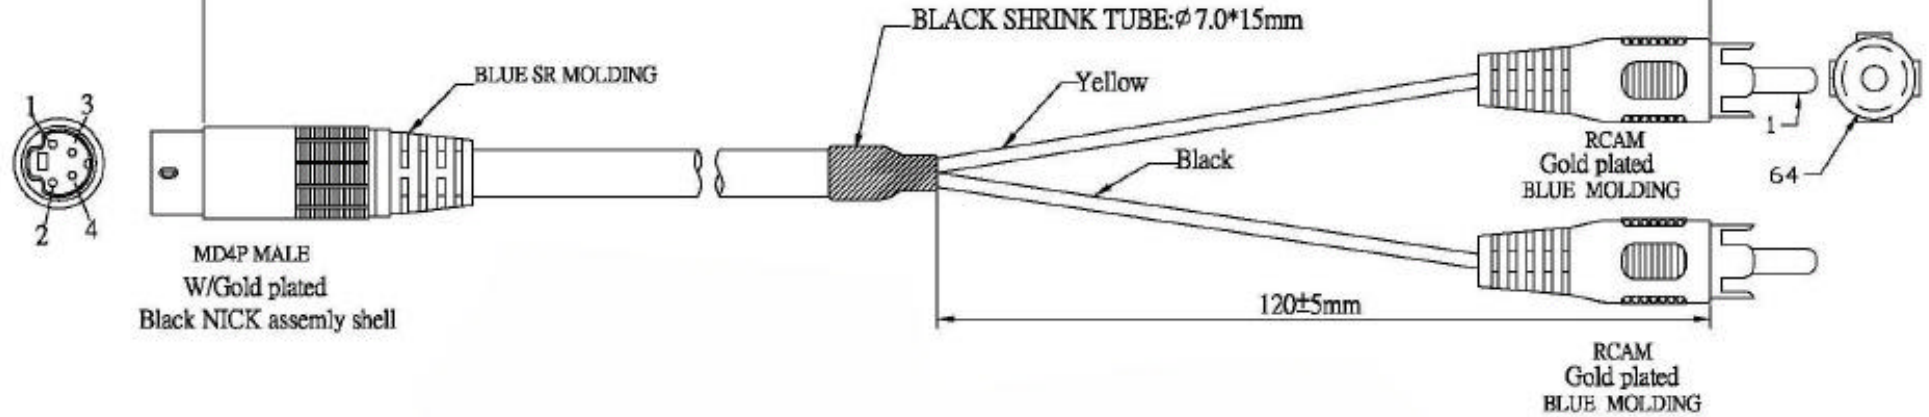

CSV2RCA-10

10FT±30mm

NOTE:

1. CABLE:NON-UL,AL-FOIL,24#(1C+S)\*2,OD=6.5mm,BLUE COLOR,PVC JACKET.
2. LENGTH:10FT
3. CONNECTOR:MD4P MALE\*1PCS(BLACK INSULATOR)--RCA M\*2PCS(GOLD PLATED),  
(Metal assembly connector in Gold plated finish)
4. MOLD:MD4P S.R. in blue molding as same as cable color.
5. CONTACTS:
 

MD4M	RCA M
1	BLACK GND
2	YELLOW GND
3	BLACK CENTER
4	YELLOW CENTER
6. OPEN/SHORT TEST: 100% TEST.  
INSULATION: 2M
7. RoHS COMPLIANT

Company	QVS	Goods Code		Draw		Date	2008.06.05		D		
ITEM NO.	CSV2RCA-10	Drawing Evidence:		Check		Date			C		
Goods NO.				Approval		Date			B		
Original NO.	S.*****	Unit(mm)							VER. A	REVISE	Date