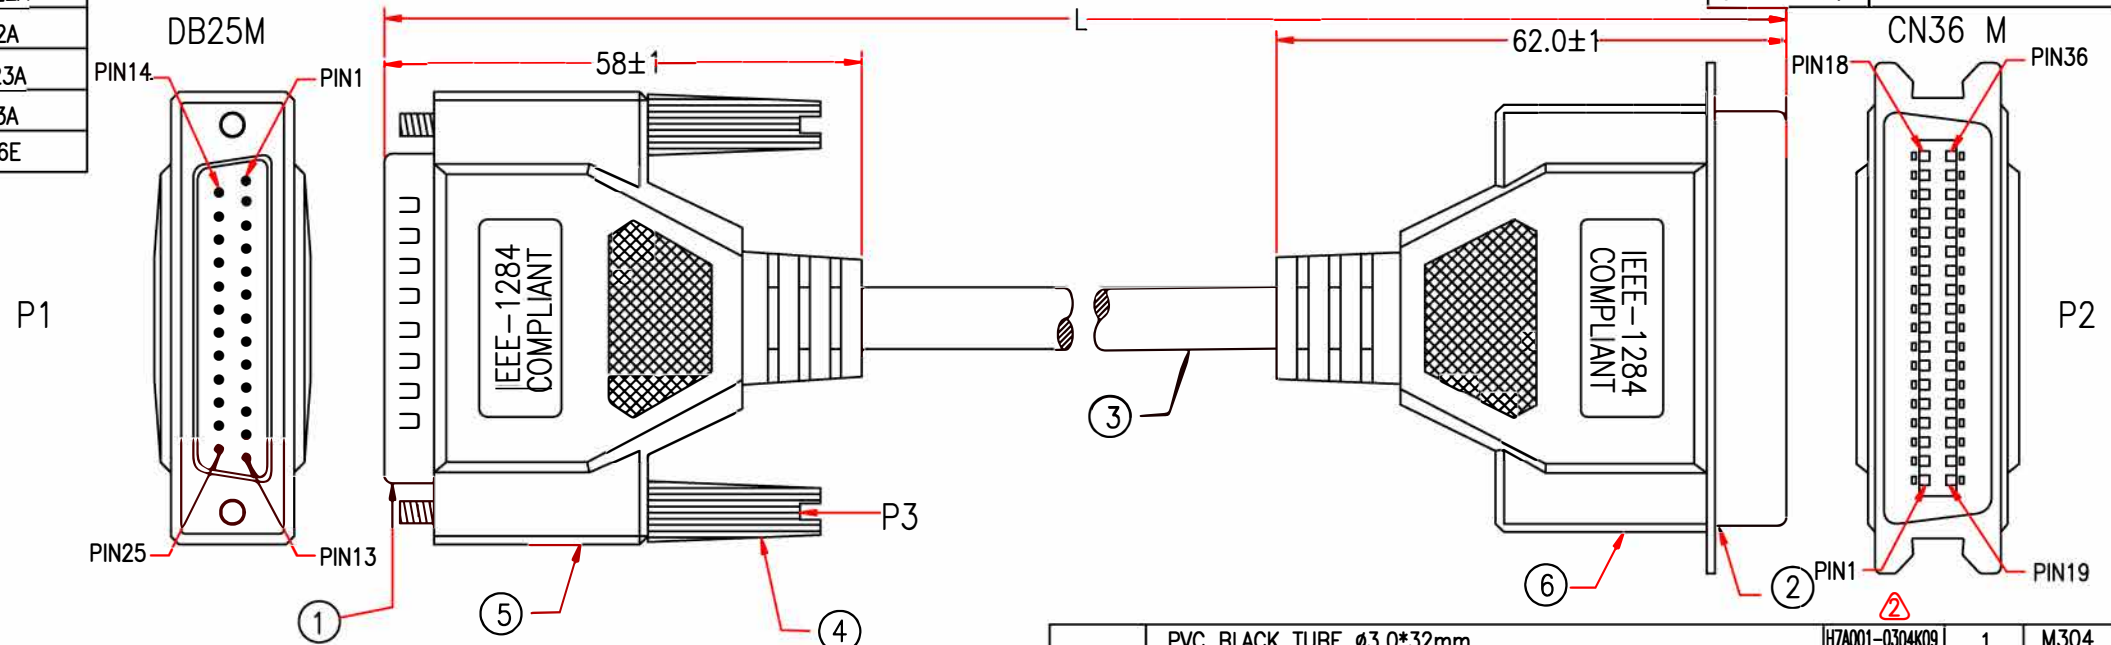

P1:	M-Y222A
	M-222A
P2:	M-Y223A
	M-223A
P3:	M-426E

MARKING: E300060 AWM 20276 80°C 30V VW-1  
 c AWM E300060 I/II A 80°C 30V FT1 MSL-VN- IEEE 1284-1994  
 \* NOTE: All relevant materials are complied with RoHS directive .

3020-3			
P1	P2	P1	P2
1	1 BROWN	10	10 LIGHT GREEN/WHITE
18	19 BROWN/WHITE	24	28 LIGHT GREEN/RED
2	2 RED	11	11 BLUE
19	20 RED/WHITE	23	29 BLUE/WHITE
3	3 ORANGE	12	12 LIGHT BLUE
19	21 ORANGE/BLACK	24	28 LIGHT BLUE/BLACK
4	4 ORANGE/RED	13	13 LIGHT BLUE/RED
20	22 ORANGE/WHITE	24	28 LIGHT BLUE/WHITE
5	5 PINK	14	14 PURPLE
20	23 PINK/BLACK	25	30 PURPLE/WHITE
6	6 PINK/RED	15	32 GRAY
21	24 PINK/WHITE	23	29 GRAY/BLACK
7	7 YELLOW	16	31 WHITE/RED
21	25 YELLOW/BLACK	25	30 WHITE/BLACK
8	8 GREEN	17	36 BLACK
22	26 GREEN/WHITE	25	30 BLACK/WHITE
9	9 LIGHT GREEN	CUT	CUT BLACK/RED
22	27 LIGHT GREEN/BLACK	CUT	CUT BROWN/RED
		SHIELD	SHIELD

6	PVC BLACK TUBE $\phi 3.0 \times 32$ mm	H7A001-0304K09	1	M304
	COPPER FOIL 33*130mm	A6LA29-0523	1	M523
	COPPER FOIL 7.5*45mm	A6LA19-0523	1	M523
	MOLDED PE COLOR TRNSPARENT	A5BA14-7777		M7777
	MOLDED PVC BEIGE	H1BF01-0304B01		M304
5	PVC BLACK TUBE $\phi 3.0 \times 30$ mm	H7A001-0304K09	1	M304
	COPPER FOIL 33*110mm	A6LA29-0523	1	M523
	COPPER FOIL 7.5*45mm	A6LA19-0523	1	M523
	MOLDED PE COLOR TRANSPARENT	A5BA14-7777		M7777
	MOLDED PVC BEIGE	H1BF01-0304B01		M304
4	MOLDED THUMBSCREW #4-40, LENGTH 46.5mm, BEIGE	H1RB01-0304B01 A6AA30-0095	2	M95
3	UL20276 IEEE 1284 CABLE, 18 TWISTED PAIRS 28AWG, ALUM-MYLAR FOIL AND AMA BRAD(64%) SHIELDING WITH DRAIN WIRE, OD 7.5mm, JACKET BEIGE DRAWING No.EAAB2818P-231	H5DD05-0304B01	Lmm	M304
2	CN36 MALE, GOLD FLASH ON CONTACTS, BLUE INSULATOR	A1DC01-0108U09	1	M108
1	DB25 MALE, GOLD FLASH ON CONTACTS, BLUE INSULATOR	A1AE09-0277U09	1	M277

No.	DESCRIPTION	Q'TY	Supplier
APPROVED			
CHECKED	HU		
DESIGNER	XJW		
DRAWING	DAI		
DATE	04/JAN/24	ITEM NO.	E411-XX

**SF Cable**

Cable Length Unless Other Spec.  
 Tolerances:  
 0 ~200mm ±10mm  
 201~1000mm ±20mm  
 1001 ~1500mm ±25mm  
 1501~2100mm ±30mm  
 2100M ↑ ±40mm