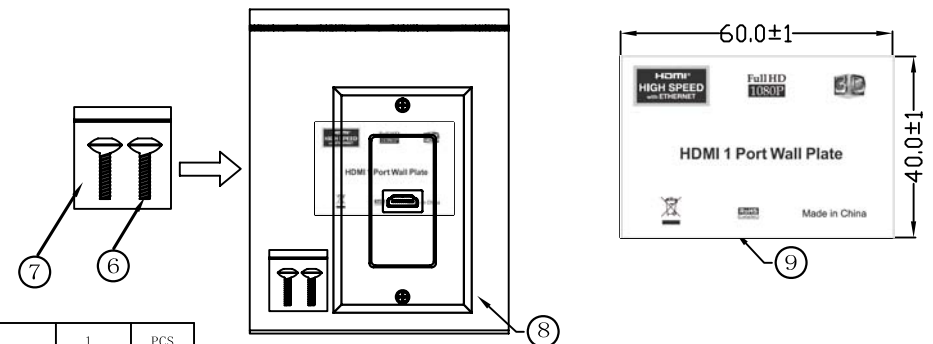

REVISION INFORMATION			
Rev.	Rev.Date	Modified By	Brief Description

NO.	PART NAME	SPECIFICATION DESCRIPTION	QTY	UNIT
⑨	Label	HKW001AUS/Z-U026 HDMI 1 port Wall plate copperplate paper Size: 60*40mm Lable	1	PCS
⑧	PE Bag	SIZE:150*190*T0.08mm	1	PCS
⑦	Clip Bag	24*32*T0.08mm Clip Bag	1	PCS
⑥	Screw	Screw, #3.4mm L=20mm Shell Nickel Plated	2	PCS
⑤	Screw	Screw \varnothing 2.0MM L=7.3MM Shell Nickel Plated	2	PCS
④	Screw	Screw \varnothing 2.3mm L=10MM Shell Nickel Plated	2	PCS
③	HKA007 Adapter	HDMI T-A with screw 19 Female to Female, 180°, Shell Gold Plated	1	PCS
②	Panel inner frame	White ABS Material 1*HDMI Size:104*35*7MM	1	PCS
①	Panel outer frame	White ABS Material 1*HDMI Size:114*70*7.3MM	1	PCS

DRAWN BY <i>Jane</i>	DATE: 2014.06.09	DESCRIPTION: HDMI 1 port Wall plate
CHECKED BY	SHEET 1 of 1	ITEM NO. HDMI-1PWK-S
APPROVED BY	SCALE NONE	REV.00

UNIT:mm