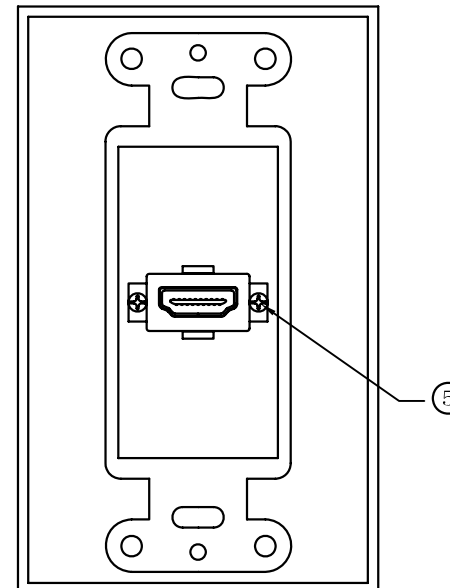

REVISION INFORMATION			
Rev.	Rev.Date	Modified By	Brief Description

NO.	PART NAME	SPECIFICATION DESCRIPTION	QTY	UNIT
⑨	Label	HKW001AUS/Z-U026 HDMI 1 port Wall plate copperplate paper Size: 60*40mm Lable	1	PCS
⑧	PE Bag	SIZE:150*190*T0.08mm	1	PCS
⑦	Clip Bag	24*32*T0.08mm Clip Bag	1	PCS
⑥	Screw	Screw, #3.4mm L=20mm Shell Nickel Plated	2	PCS
⑤	Screw	Screw \varnothing 2.0MM L=7.3MM Shell Nickel Plated	2	PCS
④	Screw	Screw \varnothing 2.3mm L=10MM Shell Nickel Plated	2	PCS
③	HKA007 Adapter	HDMI T-A with screw 19 Female to Female, 180°, Shell Gold Plated	1	PCS
②	Panel inner frame	White ABS Material 1*HDMI Size:104*35*7MM	1	PCS
①	Panel outer frame	White ABS Material 1*HDMI Size:114*70*7.3MM	1	PCS

DRAWN BY <i>Jane</i>	DATE: 2014.06.09	DESCRIPTION: HDMI 1 port Wall plate
CHECKED BY	SHEET 1 of 1	ITEM NO. HDMI-1PWK-S
APPROVED BY	SCALE NONE	REV.00

UNIT:mm