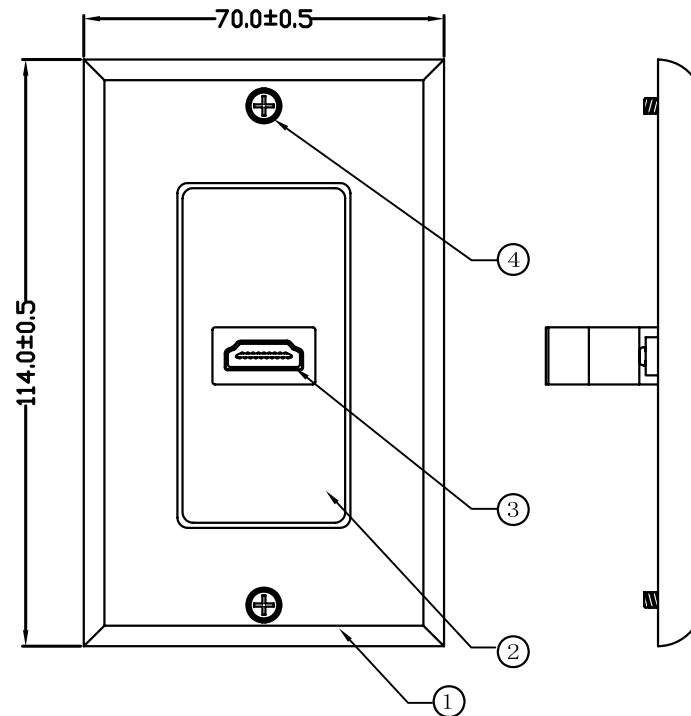

REVISION INFORMATION			
Rev.	Rev.Date	Modified By	Brief Description

NO.	PART NAME	SPECIFICATION DESCRIPTION	QTY	UNIT
⑨	Label	HKW001AUS/Z-U026 HDMI 1 port Wall plate copperplate paper Size: 60*40mm Lable	1	PCS
⑧	PE Bag	SIZE:150*190*T0.08mm	1	PCS
⑦	Clip Bag	24*32*T0.08mm Clip Bag	1	PCS
⑥	Screw	Screw, #3.4mm L=20mm Shell Nickel Plated	2	PCS
⑤	Screw	Screw \varnothing 2.0MM L=7.3MM Shell Nickel Plated	2	PCS
④	Screw	Screw \varnothing 2.3mm L=10MM Shell Nickel Plated	2	PCS
③	HKA007 Adapter	HDMI T-A with screw 19 Female to Female, 180°, Shell Gold Plated	1	PCS
②	Panel inner frame	White ABS Material 1*HDMI Size:104*35*7MM	1	PCS
①	Panel outer frame	White ABS Material 1*HDMI Size:114*70*7.3MM	1	PCS

DRAWN BY <i>Jane</i>	DATE: 2014.06.09	DESCRIPTION: HDMI 1 port Wall plate
CHECKED BY	SHEET 1 of 1	ITEM NO. HDMI-1PWK-S
APPROVED BY	SCALE NONE	REV.00

UNIT:mm