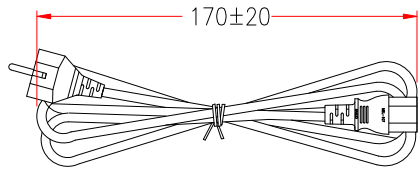

PLUG: CEE 7/7

PLUG: IEC 320 C13

CONCAVE LETTERING WORD CABLE:

H05VV-F 3G 1.0mm² D S N FI OVE KEMA-KEUR IEMMEQU <VDE> CE
 N20050 GTSA-3 3G 1.0mm² MSL

107204E3FS3C(FP077-11)	
P1	P2
L	L BROWN
N	N BLUE
E	E GREEN/YELLOW

NOTE: All relevant materials are complied with RoHS directive .

No.	DESCRIPTION	Q'TY	Supplier
3	H05VV-F 3G 1.0mm ² GTSA-3, OD 7.1mm, JACKET BLACK, DRAWING No. EPH5V011003C-052	H5TH11-0304K09	L-30mm M304
2	MOLDED PVC 45P, COLOR BLACK	H1BF01-0304K09	M304
	BRACKET: YS-003	A1QC14-0767	1 M767
	TERMINAL: 2x4mm 98740BS-0/A	A1QB55-0257	3 M257
1	MOLDED PVC 45P, COLOR BLACK	H1BF01-0304K09	M304
	BRACKET: 98651A-VDE	A1QA09-0257K09	1 M257

APPROVED			Cable Length Unless Other Spec. Tolerances: 0 ~200mm ±10mm 201~1000mm ±20mm 1001 ~1500mm ±25mm 1501~2100mm ±30mm 2100mm↑ ±40mm		
CHECKED	HU				
DESIGNER	ZHU				
DRAWING	DAN				
DATE	28/JUN/22	ITEM NO.	SF-2312-XXB	UNIT:mm	