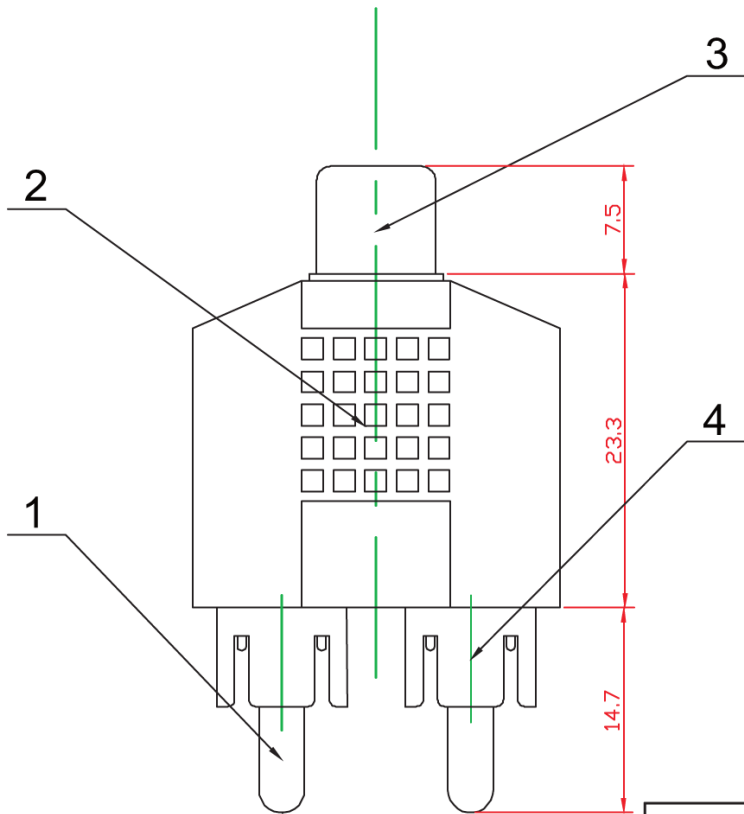

Product Name	2RCA Male to 1 RCA Female
Product Numbers	SF-AVA09

4	RCA base	2
3	RCA Iron pipe	1
2	Shell	1
1	RCA contact	2
NO	DESCRIPTION	Q'TY

REV.	TOLERANCE		DESCRIPTION	DATE	
	INCHES	M/M	<b>SFCABLE.COM</b> TITLE: <b>SF-AVA09</b>		
	. X	. 015			. 30
	. XX	. 010			. 10
. XXX	. 005	. 05	CUSTOMER :		
DRAWN BY	Jones		DRAWING NO:		
CHECK BY			SCALE	NONE	
APPD BY			UNIT	MM	
			DATE	2012. 5. 07	
				REV. A	
				1/3	