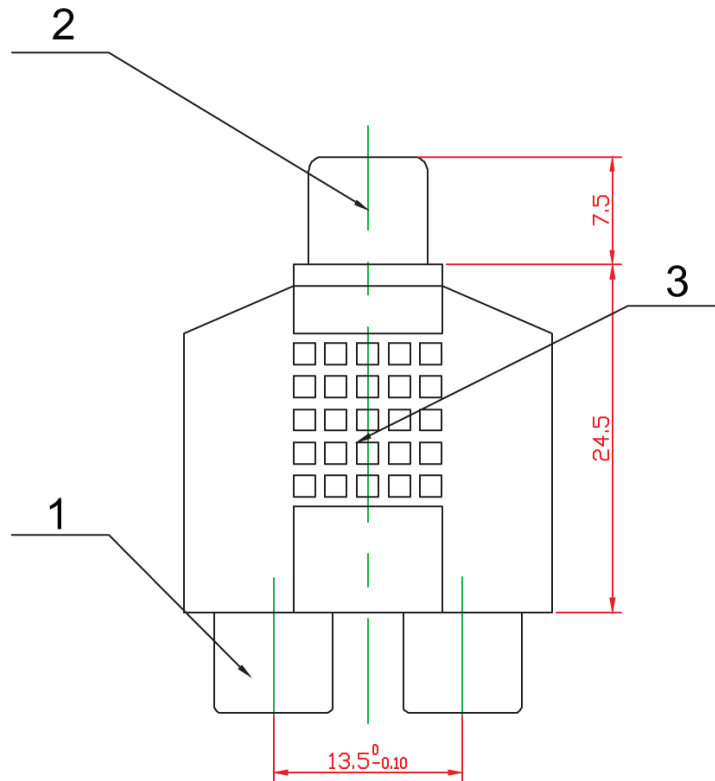

Product Name	2 RCA Female to 1 RCA Female
Product Numbers	SF-AVA10

4		
3	Shell	1
2	Iron pipe	1
1	RCA Female Iron pipe	2
NO	DESCRIPTION	Q'TY

REV.	TOLERANCE		DESCRIPTION	DATE	
	INCHES	M/M	SFCABLE.COM TITLE: SF-AVA10		
	.X	.015			.30
	.XX	.010			.10
	.XXX	.005	.05		
DRAWN BY	Jones		CUSTOMER :		
CHECK BY			SCALE	NONE	
APPD BY			UNIT	MM	
			DATE	2012. 5. 07	
			DRAWING NO:	REV. A	
				1/3	