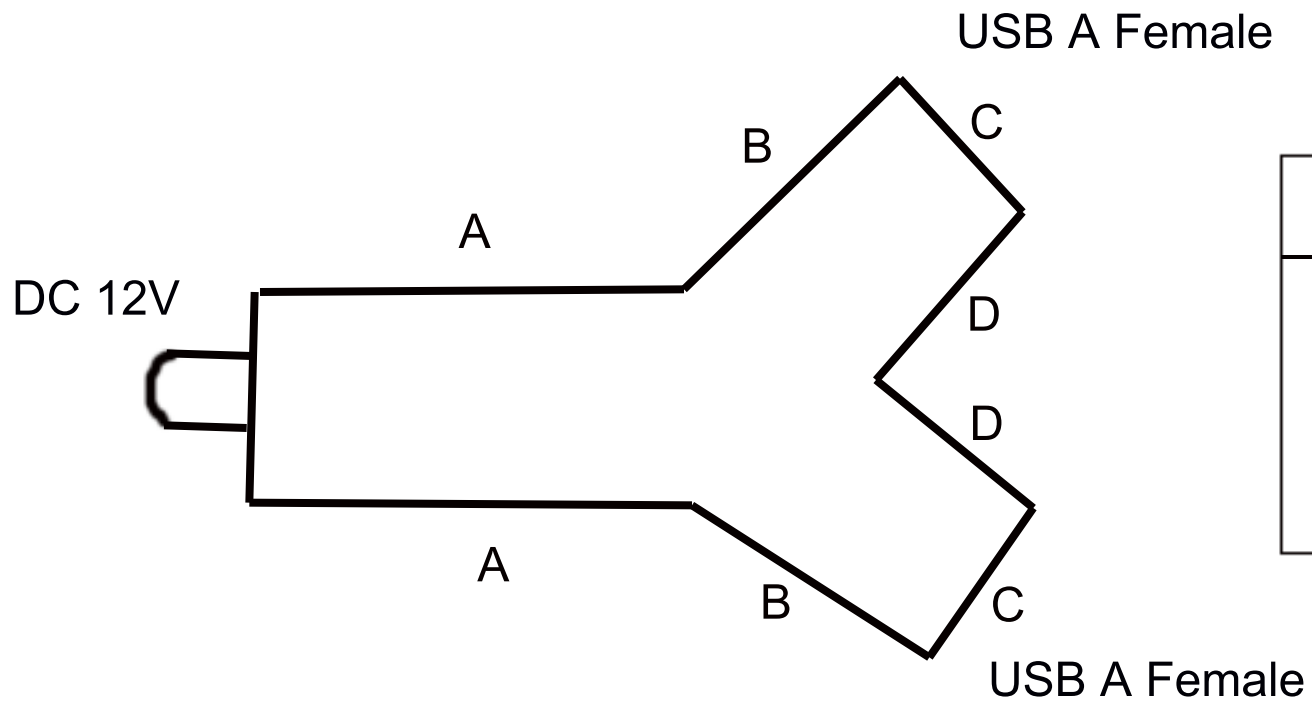

Item no: SF-E23 Dual USB Car Charger

Side	Inches
A	1 1/2
B	1
C	1/2
D	3/4