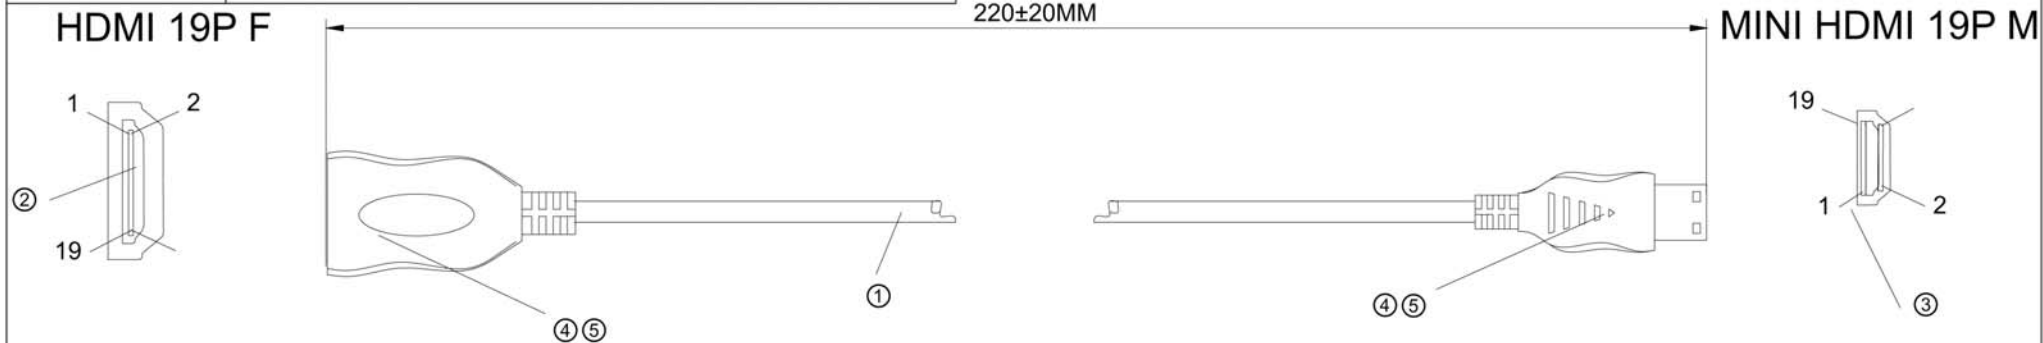

Product Name	Mini HDMI Male to HDMI Female Adapter cable
Product Numbers	SF-HDC2A1

测试参数：  
 绝缘阻抗：5M  
 导通阻抗：10.0Ω

NO.	NAME	SPECIFICATION	Q'TY	UNIT
5	outer mold	45P Black PVC out mold material	/	G
4	inner mold	LD PE inner mold material	/	G
3	connector	MINI HDMI Male connector ,gold-plated	1	PCS
2	connector	HDMI 19P Female connector ,gold-plated	1	PCS
1	wire	(2C(30AWG)+1C)*5C+4C(30AWG)+ADB Black OD=6.0 L=0.22M	1	PCS

REV.	DESCRIPTION		DATE
①	TOLERANCE INCHES M/M		SFCABLE.COM
.X	.015	.30	
.XX	.010	.10	
.XXX	.005	.05	TITLE: SF-HDC2A1
DRAWN BY	Dawson		Mini HDMI Male to HDMI Female Adapter cable
CHECK BY		SCALE NONE	DRAWING NO:
APPD BY		UNIT MM	REV. A
		DATE 2013.03.08	1/3