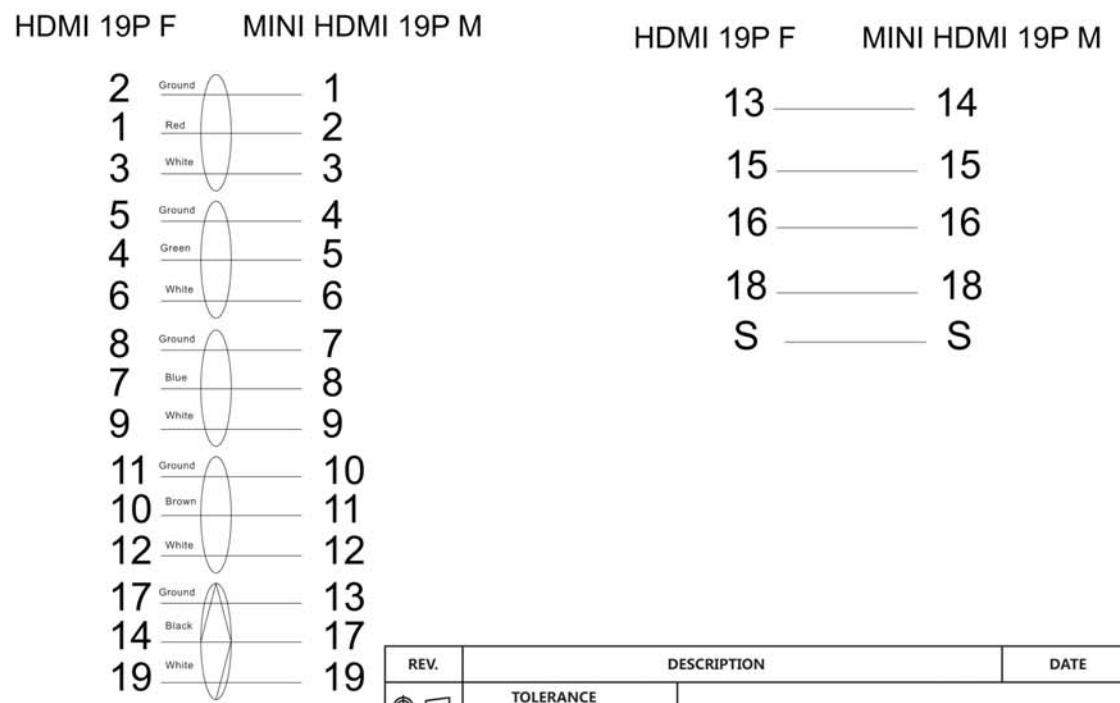

Product Name	Mini HDMI Male to HDMI Female Adapter cable
Product Numbers	SF-HDC2A1

测试参数：  
 绝缘阻抗：5M  
 导通阻抗：10.0Ω

NO.	NAME	SPECIFICATION	Q'TY	UNIT
5	outer mold	45P Black PVC out mold material	/	G
4	inner mold	LD PE inner mold material	/	G
3	connector	MINI HDMI Male connector ,gold-plated	1	PCS
2	connector	HDMI 19P Female connector ,gold-plated	1	PCS
1	wire	(2C(30AWG)+1C)*5C+4C(30AWG)+ADB Black OD=6.0 L=0.22M	1	PCS

REV.	DESCRIPTION		DATE
①	TOLERANCE INCHES M/M		SFCABLE.COM
.X	.015	.30	
.XX	.010	.10	
.XXX	.005	.05	TITLE: SF-HDC2A1
DRAWN BY	Dawson		Mini HDMI Male to HDMI Female Adapter cable
CHECK BY		SCALE NONE	DRAWING NO:
APPD BY		UNIT MM	REV. A
		DATE 2013.03.08	1/3