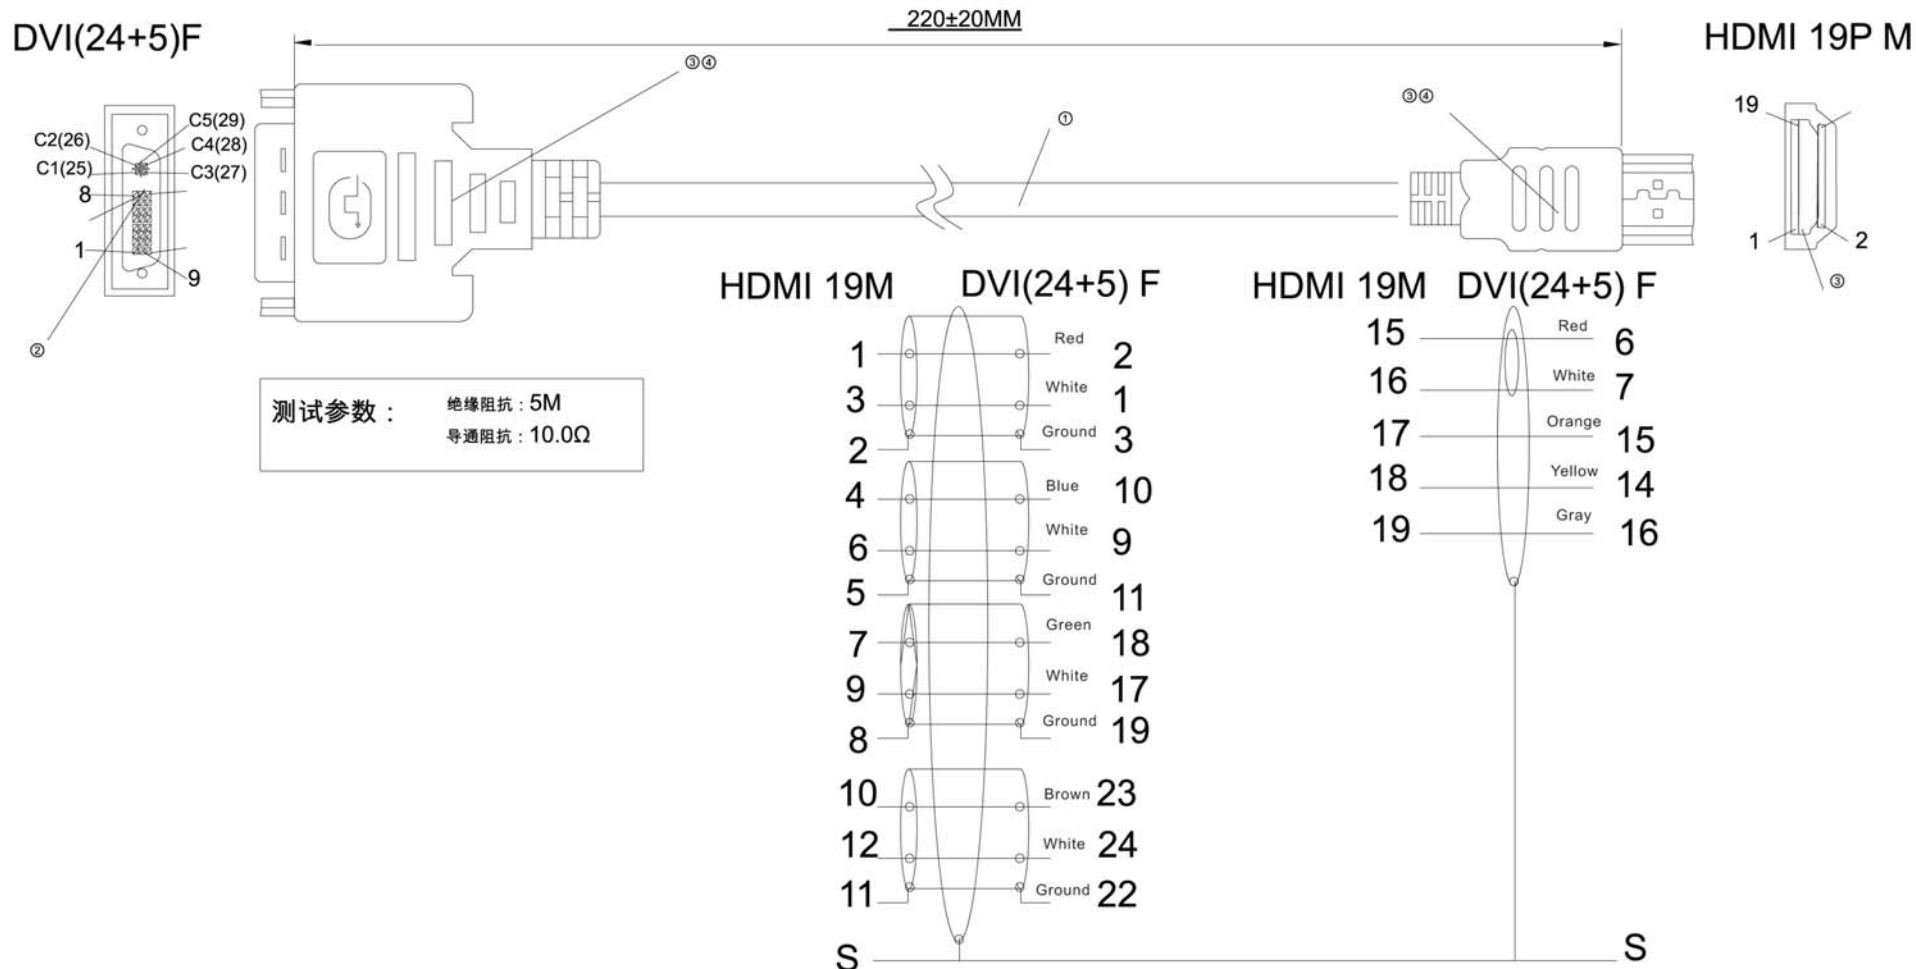

Product Name	HDMI Male to DVI Female Adapter Cable
Product Numbers	SF-HDM2DVF1

NO.	NAME	SPECIFICATION	Q'TY	UNIT
6	screw			PCS
5	outer mold	PE Black out mold material	1	G
4	inner mold	PE inner mold material		G
3	connector	HDMI 19P Male connector ,gold-plated	1	PCS
2	connector	DVI (24+5)母头 前铆镀金螺母 焊接式 窄边	1	PCS
1	wire	(1P+1C)28AWG*5+4C28AWG OD=7.3 Black L=0.22M	1	PCS

REV.	DESCRIPTION		DATE	
①	TOLERANCE INCHES M/M		SFCABLE.COM TITLE: SF-HDM2DVF1 HDMI Male to DVI Female Adapter Cable	
.X	.015	.30		
.XX	.010	.10		
.XXX	.005	.05		
DRAWN BY	Dawson		DRAWING NO:	
CHECK BY		SCALE	NONE	REV. A
APPD BY		UNIT	MM	
		DATE	2013.03.08	