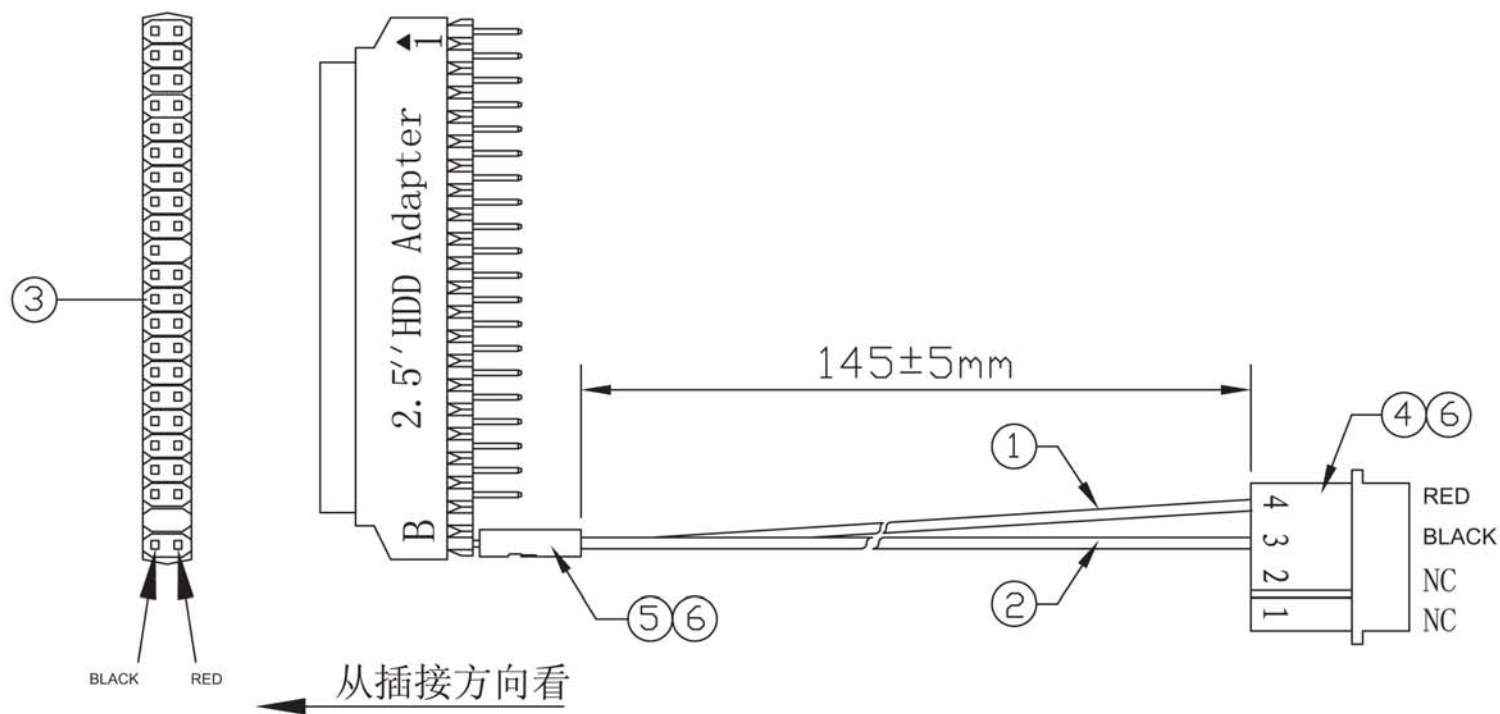

Product Name	Laptop 2.5" to Desktop 3.5" IDE Hard Drive Adapter
Product Numbers	SF-IDE223

6	TERMINAL.
5	2.45 terminals 2Pin HOUSING
4	4Pin HOUSING
3	HOUSING,2*20Pin.
2	UL1007,22#,BLACK.
1	UL1007,22#,RED.
NO	SPECIFICATIONS

REV.	DESCRIPTION		DATE		
	TOLERANCE		SFCABLE.COM TITLE: SF-IDE223		
	INCHES	M/M			
	.X	.015 .30			
	.XX	.010 .10			
	.XXX	.005 .05			
DRAWN BY	Jones		Laptop 2.5" to Desktop 3.5" IDE Hard Drive Adapter		
CHECK BY		SCALE	NONE	DRAWING NO:	REV. A
APPD BY		UNIT	MM		
		DATE	2013.03.08		1/3