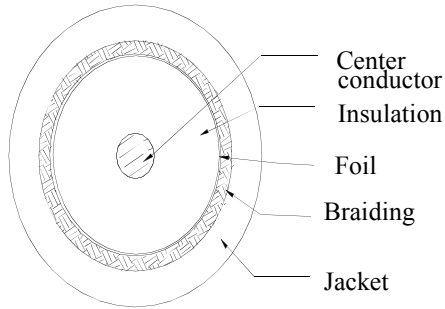

RG-6/U 60% CATV 75 Ω OUTDOOR Coaxial Cable

Description

RG-6/U 60% OUTDOOR CATV 75 Ω Coaxial Cable

Applicable Standards

Reference Standard

SCTE IPS-SP-001

UL 1655, UL 13, UL 444, ROHS

Physical Characteristics

Conductor		C.C.S.
AWG		18
Diameter	(inches)	0.04
Insulation		Skin Foamed PE
Nom. Thickness	(inches)	0.070
Insulation Diameter	(inches)	0.180
Braid Shield		Aluminum
Coverage Area	(%)	60
Braid Diameter	(inches)	0.213
Jacket		Polyethylene
Cable Diameter	(inches)	0.2716
Nom. Thickness	(inches)	0.0255
Nominal Weight		30 lbs.

Part Numbers

Part #	Color	Put-up
	Black	1,000' Reel