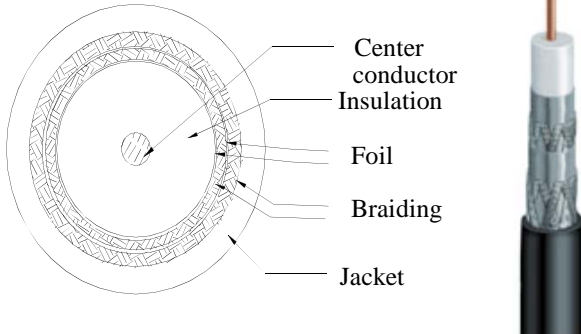

RG6 QUAD OUTDOOR CATV 75 Ω Coaxial Cable

Electrical Performance			
Frequency (MHz)	Attenuation (dB/100m)	Frequency (MHz)	Attenuation (dB/100m)
1	0.89	1000	21.61
10	2.66	1200	23.67
50	4.79	1450	26.03
100	6.72	1800	28.98
200	9.28	2200	32.03
400	13.28	2400	32.83
700	18.36	3000	37.88
900	20.43		

Description

RG-6/U QUAD OUTDOOR CATV 75 Ω Coaxial Cable

Applicable Standards

Reference Standard

SCTE IPS-SP-001

UL 1655, UL 13, UL 444, ROHS

Physical Characteristics

Conductor		C.C.S.
AWG		18
Diameter	(inches)	0.04
Insulation		Skin Foamed PE
Nom. Thickness	(inches)	0.070
Insulation Diameter	(inches)	0.180
First Braid Shield		Aluminum
Coverage Area	(%)	60
Second Braid Shield		Aluminum
Coverage Area	(%)	40
Jacket		Polyethylene
Cable Diameter	(inches)	0.2874
Nom. Thickness	(inches)	0.0255
Nominal Weight		24 lbs.

Cable Marking

RG6/U QUAD SHIELD 18AWG UV RATED OUTDOOR DIRECT BURIAL TYPE XXXXXX CATV SWEPT TO 3.0GHZ C(ETL)US ****FT

Electrical Characteristics

Temperature Rating	(°C)	-20 to 60
Impedence	(± 3.0 Ohms)	75
Capacitance	(pF/ft)	15.5
Conductor DCR@20° C	(ohms/1000ft)	28.6
Velocity of Propagation	(%)	84
ROHS Compliant		Yes

Part Numbers

Part Number	Color	Put-up
	Black	1,000' Reel