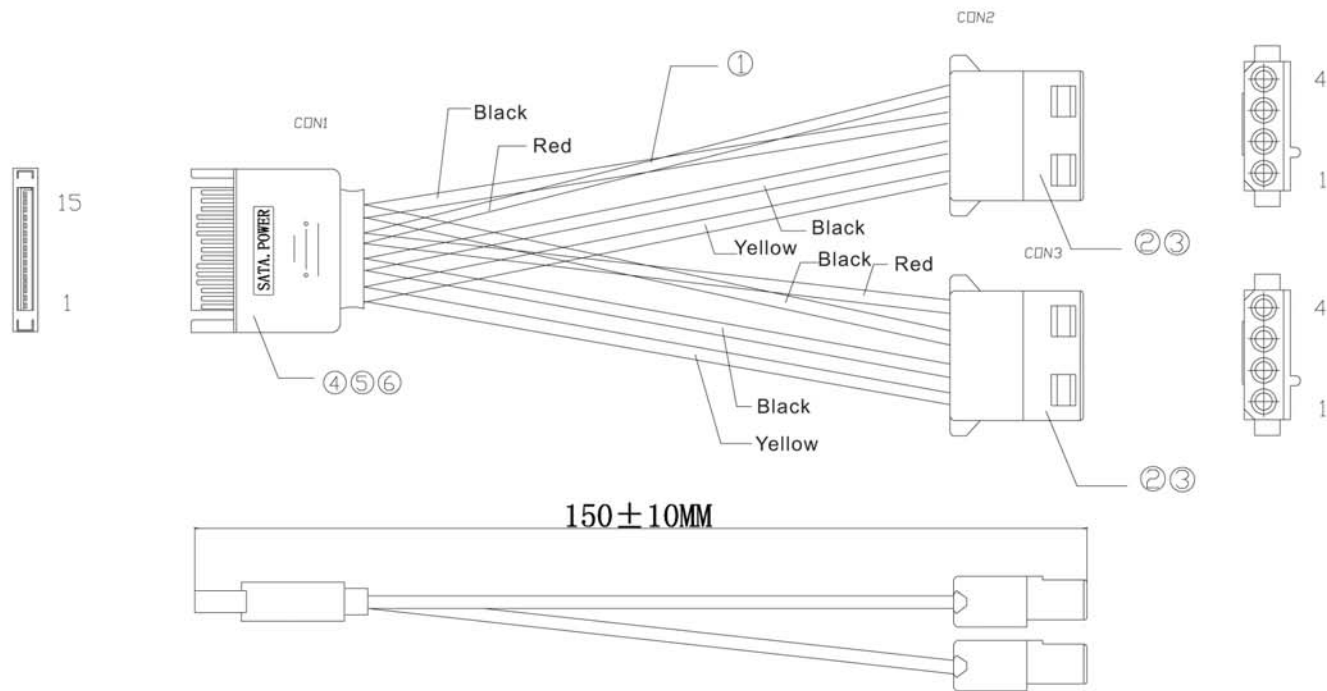

Product Name	SATA 15pin male to dual 4pin Molex female
Product Numbers	SF-ST212

WIRE CHANT

CON3	CON1	CON2
PIN1	PIN1-3	PIN1
PIN2	PIN4-6	PIN2
PIN3	PIN7-9	PIN3
PIN4	PIN10-12	PIN4
	PIN13-15	

NO.	ITEM	DETAIL	UNIT	QTY
1	wire	1007 20# Red electric wire	PCS	2
		1007 20# Yellow electric wire	PCS	2
		1007 20# Black electric wire	PCS	4
2	terminal	4P Female terminal	PCS	4
3	Housing	white 4pin female housing	PCS	1
4	terminal	SATA 15P gold plated on contact	PCS	15
5	connector	LCP material black male	PCS	1
6	PVC	PVC 45P black environmental connector	PCS	1

REV.	DESCRIPTION		DATE
	TOLERANCE		SFCABLE.COM TITLE: SF-ST212
	INCHES	M/M	
	.X	.015 .30	
	.XX	.010 .10	
	.XXX	.005 .05	
DRAWN BY	Dawson		SATA 15pin male to dual 4pin Molex female
CHECK BY		SCALE	NONE
		UNIT	MM
APPD BY		DATE	2013.03.08
		DRAWING NO:	REV. A
			1/3