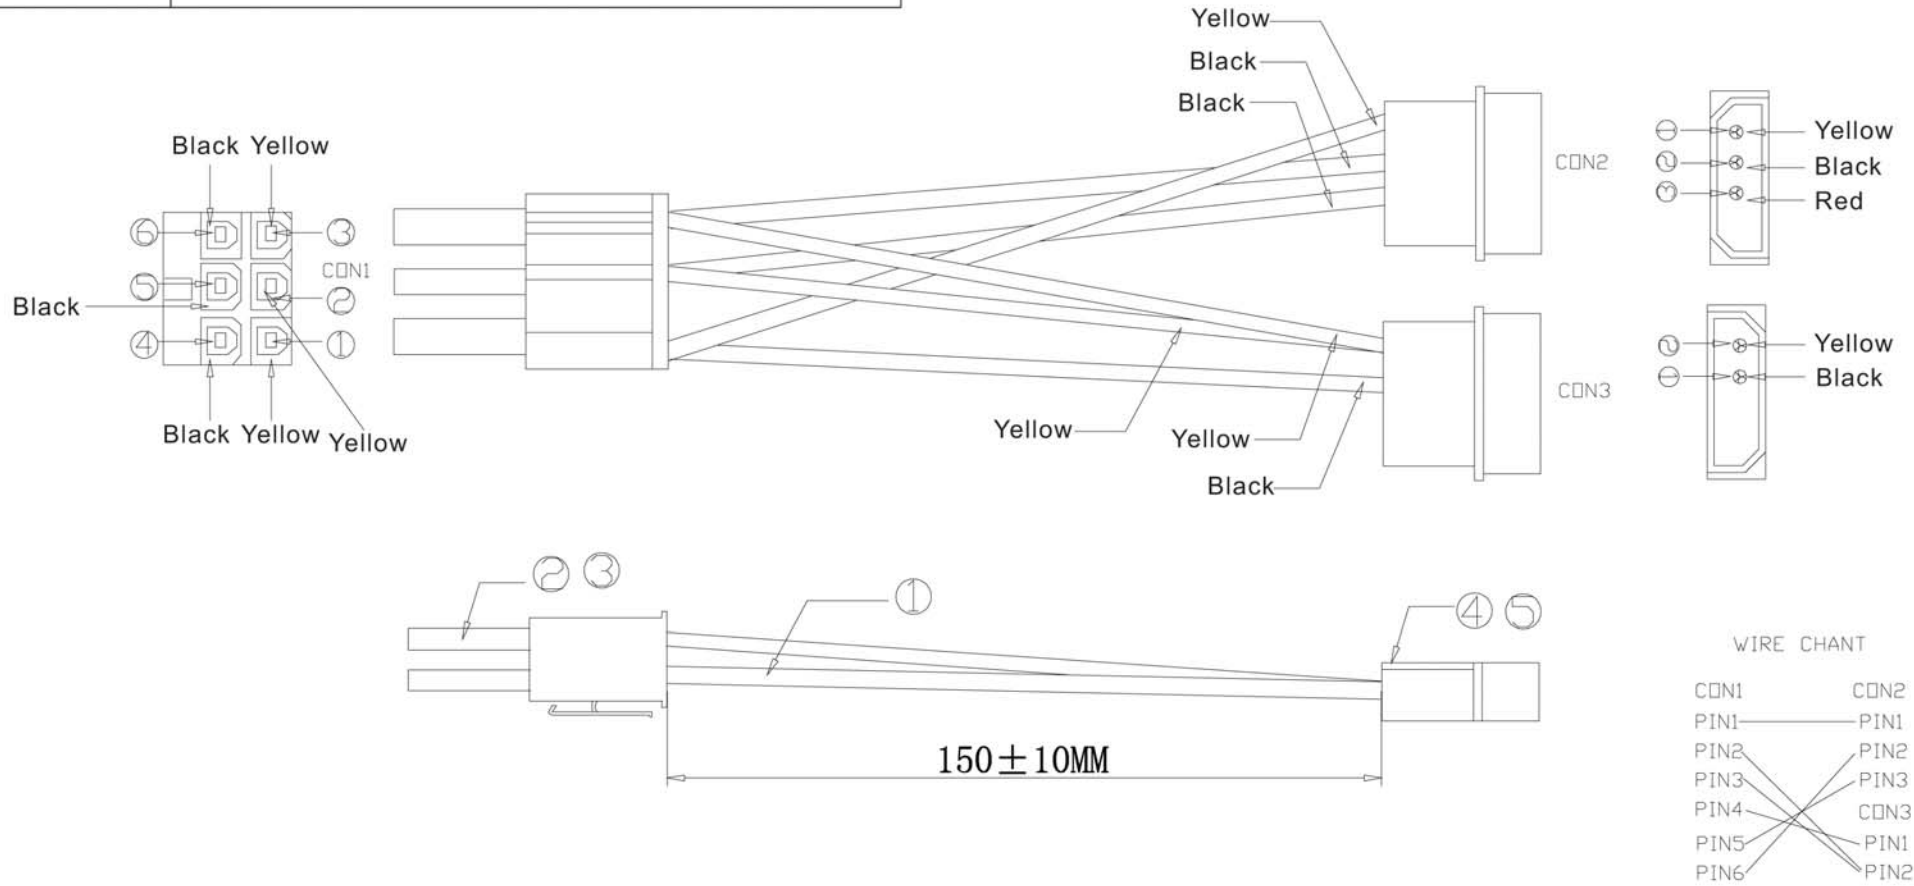

Product Name	Molex 4p X 2 to 6Pin PCI Express card Power cable
Product Numbers	SF-ST215

NO.	ITEM	DETAIL	UNIT	QTY	REV.	DESCRIPTION			DATE	
						TOLERANCE				
1	wire	18AWG 12/0.19BC, Black electric wire	PCS	3		SFCABLE.COM			TITLE: SF-ST215	
							INCHES	M/M		
						.X	.015	.30		
2	housing	white 5557-6P male housing	PCS	1		SFCABLE.COM			TITLE: SF-ST215	
							INCHES	M/M		
						.XX	.010	.10		
3	terminal	5557 terminal	PCS	5		SFCABLE.COM			TITLE: SF-ST215	
							INCHES	M/M		
						.XXX	.005	.05		
4	housing	white 4pin Female housing	PCS	2	DRAWN BY	Dawson		Molex 4p X 2 to 6Pin PCI Express card Power cable		
5	terminal	4pin male terminal	PCS	5	CHECK BY		SCALE	NONE	DRAWING NO:	REV. A
6					APPD BY		UNIT	MM		1/3
							DATE	2013.03.08		