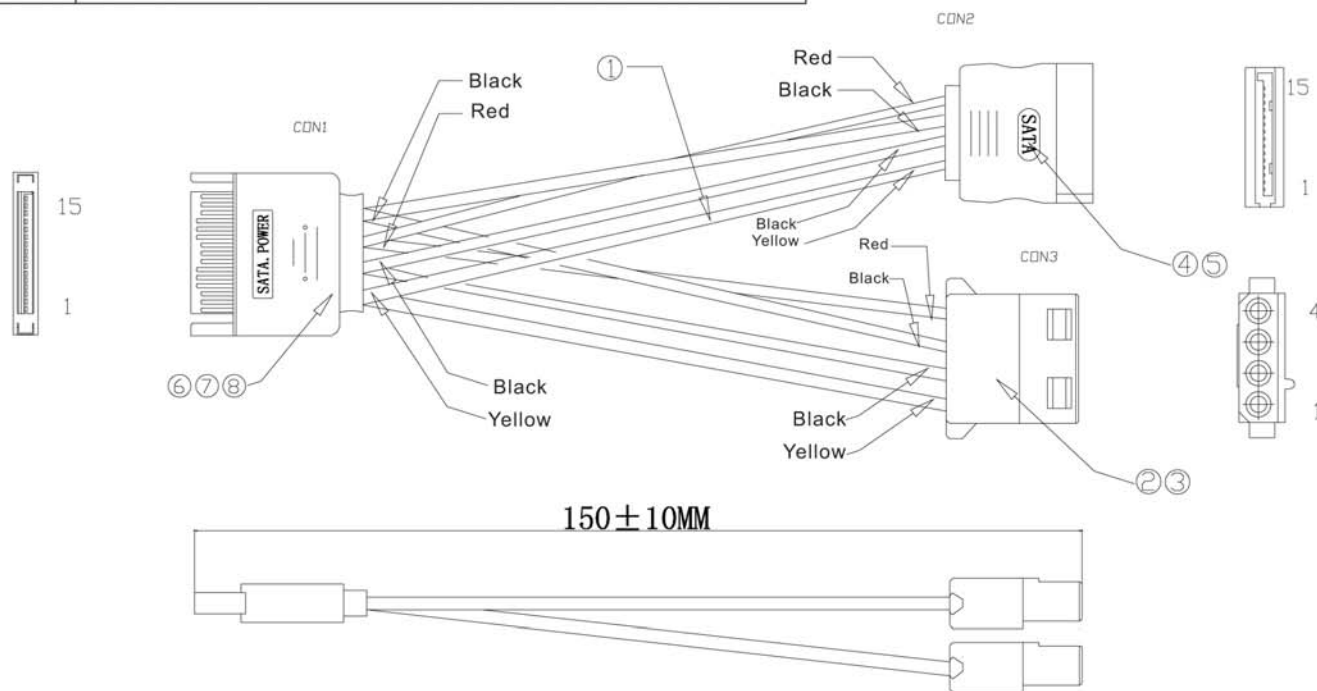

Product Name	SATA 15pin Male to 4pin Molex + 15P female
Product Numbers	SF-ST216

WIRE CHANT

CON3	CON1	CON2
PIN1	PIN1-3	PIN1-3
PIN2	PIN4-6	PIN4-6
PIN3	PIN7-9	PIN7-9
PIN4	PIN10-12	PIN10-12
	PIN13-15	PIN13-15

备注:

1. 电测100%通过,不可有短路及断路情况.
2. 电性能测试: 电压300V 导通阻抗20Ω 绝缘电阻2MΩ.
3. 成品出货时,外观整洁,单条彩盒包装.

NO.	ITEM	DETAIL	UNIT	QTY
1	wire	1007 20# 10*0.19MM BC Red electric wire	PCS	2
		1007 20# 10*0.19MM BC Yellow electric wire	PCS	2
		1007 20# 10*0.19MM BC black electric wire	PCS	4
2	terminal	4P Female terminal	PCS	4
3	Housing	white 4pin female housing	PCS	1
4	terminal	SATA 15P gold plated on contact	PCS	15
5	Housing	SATA 15P Female Black	PCS	1
6	terminal	SATA 15P gold plated on contact	PCS	15
7	connector	LCP Black Male	PCS	1
8	PVC	PVC 45P black environmental connector	PCS	1

REV.	DESCRIPTION			DATE
	TOLERANCE		SFCABLE.COM	TITLE: SF-ST216
	INCHES	M/M		
	.X	.015 .30		
	.XX	.010 .10	DRAWN BY Dawson	
	.XXX	.005 .05		
	CHECK BY	SCALE NONE	DRAWING NO:	REV. A
	APPD BY	UNIT MM		1/3
		DATE 2013.03.08		