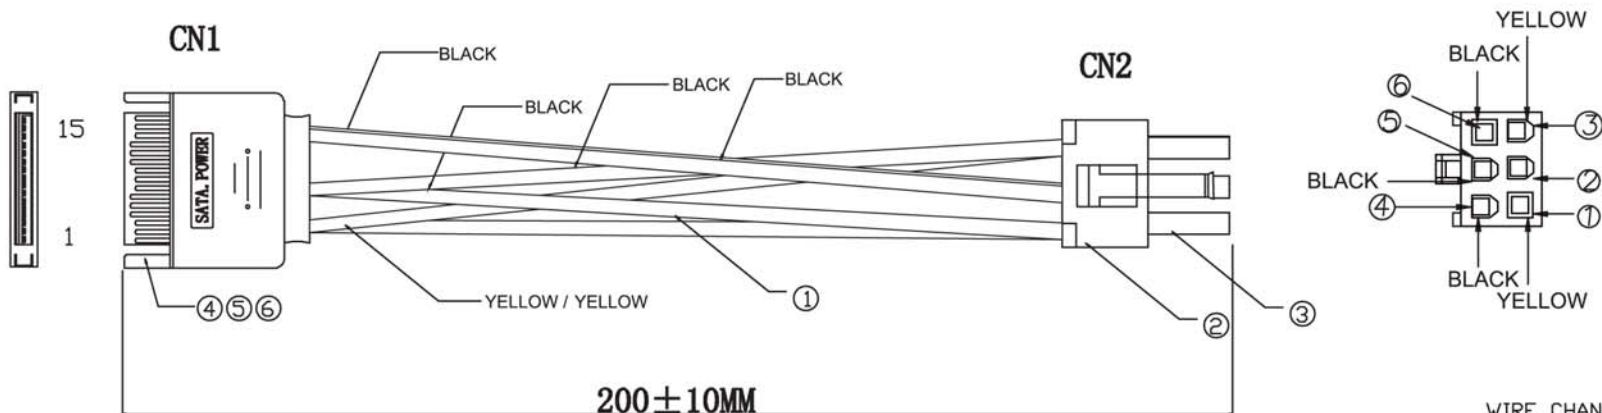

Product Name	SATA 15pin male to 6Pin PCI Express card Power cable
Product Numbers	SF-ST218

WIRE CHANT

CN1	CN2
PIN1-3	PIN1 YELLOW PIN3 YELLOW
PIN4-6	PIN4 BLACK PIN6 BLACK
PIN7-9	—
PIN10-12	PIN5 BLACK
PIN13-15	—

No.	Item	Detail	UNIT	QTY
1	wire	1007 18AWG BLACK	PCS	4
		1007 18AWG YELLOW	PCS	2
2	CONTACT	6P FEMALE CONTACT	PCS	6
3	HOUSING	6P MALE HOUSING, BLACK	PCS	1
4	CONTACT	SATA 15P MALE GOLDEN CONTACT	PCS	15
5	CONN	BLACK LCP MALE CONN	PCS	1
6	PVC	PVC BLACK	PCS	1

REV.	DESCRIPTION		DATE
		TOLERANCE INCHES M/M	SFCABLE.COM TITLE: SF-ST218
.X		.015 .30	
.XX		.010 .10	
.XXX	.005 .05		
DRAWN BY	Dawson		SATA 15pin male to 6Pin PCI Express card Power cable
CHECK BY		SCALE NONE	DRAWING NO:
APPD BY		UNIT MM	
		DATE 2013.03.08	