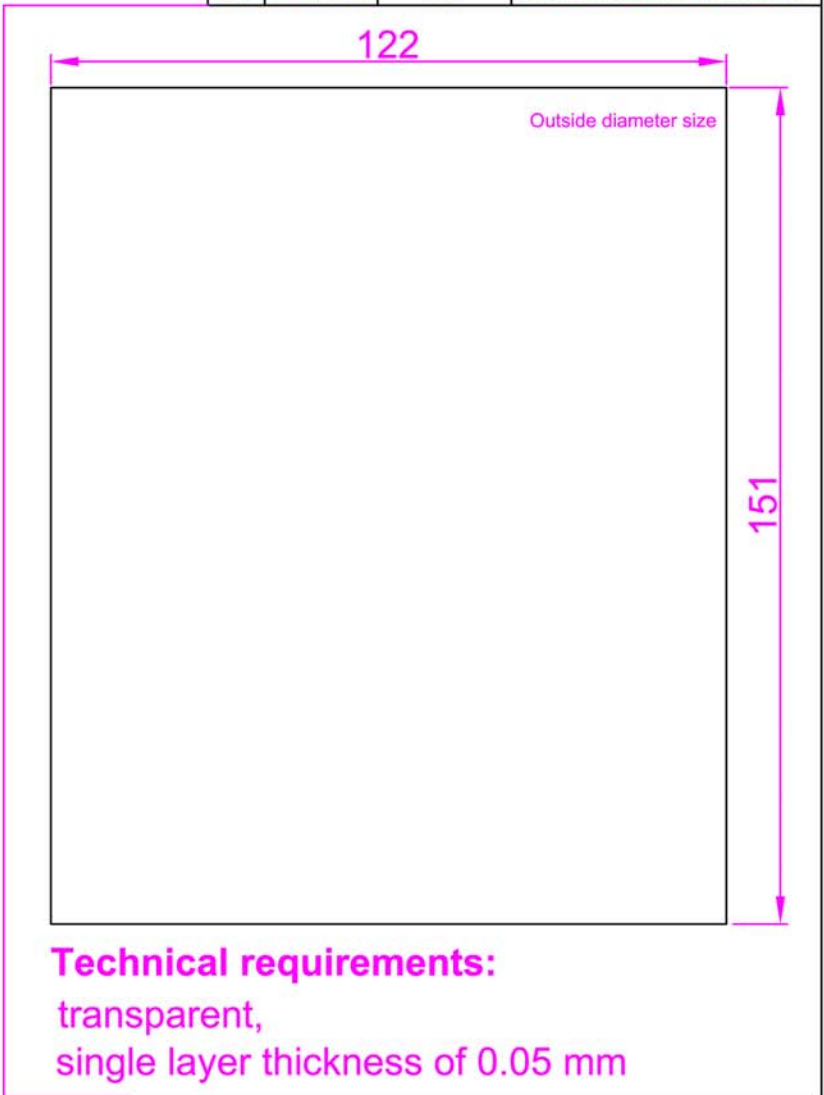

NOTE: ALL MATERIAL COMPLIANT ROHS STANDARD

REVISION INFORMATION			
Rev.	Rev. Date	Modified By	Brief Description
OD	2014/12/09	WJH	Screw holes outside diameter size

MATERIAL
SHILED FRAME:SUS430
BACK GASKET:RUBBER

ENCLOSURE
RUBBER RING X 2 PCS
BACKUP RING X 1 PCS

56Y4
E145249

SF CABLE, INC			
DRAWN BY WJH	DATE: 2014/11/25	DESCRIPTION: 1-port 115*70.7mm single gang faceplate, stainless steel	
CHECKED BY	SHEET 1 of 1	ITEM NO. SF-WP-01	
APPROVED BY	SCALE 1:2	REV. 01	UNIT: mm

NO.	PART NAME	SPECIFICATION DESCRIPTION	QTY	UNIT
③				
②				
①				