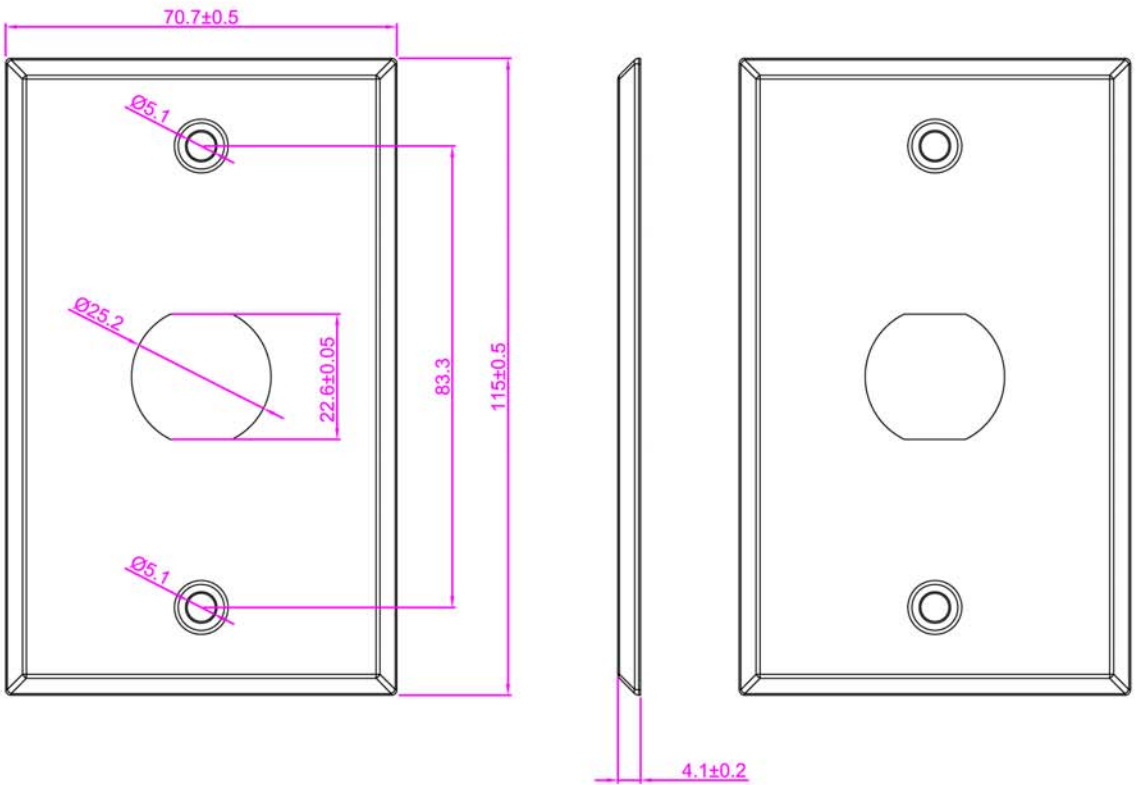

NOTE: ALL MATERIAL COMPLIANT ROHS STANDARD

REVISION INFORMATION			
Rev.	Rev. Date	Modified By	Brief Description
OD	2014/12/09	WJH	Screw holes outside diameter size

MATERIAL
SHILED FRAME:SUS430
BACK GASKET:RUBBER

ENCLOSURE
RUBBER RING X 2 PCS
BACKUP RING X 1 PCS

56Y4
E145249

SF CABLE, INC			
DRAWN BY WJH	DATE: 2014/11/25	DESCRIPTION: 1-port 115*70.7mm single gang faceplate, stainless steel	
CHECKED BY	SHEET 1 of 1	ITEM NO. SF-WP-01	
APPROVED BY	SCALE 1:2	REV. 01	UNIT: mm

NO.	PART NAME	SPECIFICATION DESCRIPTION	QTY	UNIT
③				
②				
①				