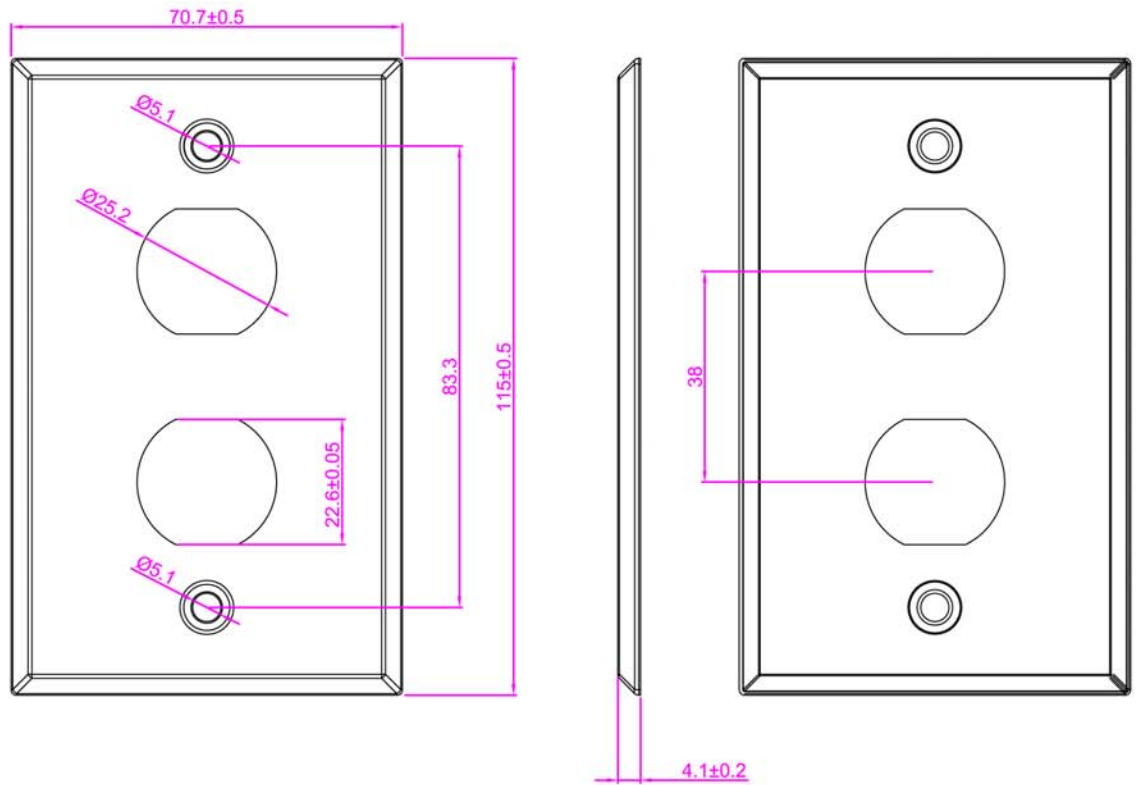

NOTE: ALL MATERIAL COMPLIANT ROHS STANDARD

REVISION INFORMATION			
Rev.	Rev. Date	Modified By	Brief Description
OD	2014/12/09	WJH	Screw holes outside diameter size

**MATERIAL**  
 SHILED FRAME:SUS430  
 BACK GASKET:RUBBER

**ENCLOSURE**  
 RUBBER RING X 2 PCS  
 BACKUP RING X 1 PCS

56Y4  
 E145249

SF CABLE, INC			
DRAWN BY WJH	DATE: 2014/11/25	DESCRIPTION: 2-port 115*70.7mm single gang faceplate, stainless steel	
CHECKED BY	SHEET 1 of 1	ITEM NO. SF-WP-02	
APPROVED BY	SCALE 1:2	REV. 01	UNIT: mm

NO.	PART NAME	SPECIFICATION DESCRIPTION	QTY	UNIT
③				
②				
①				