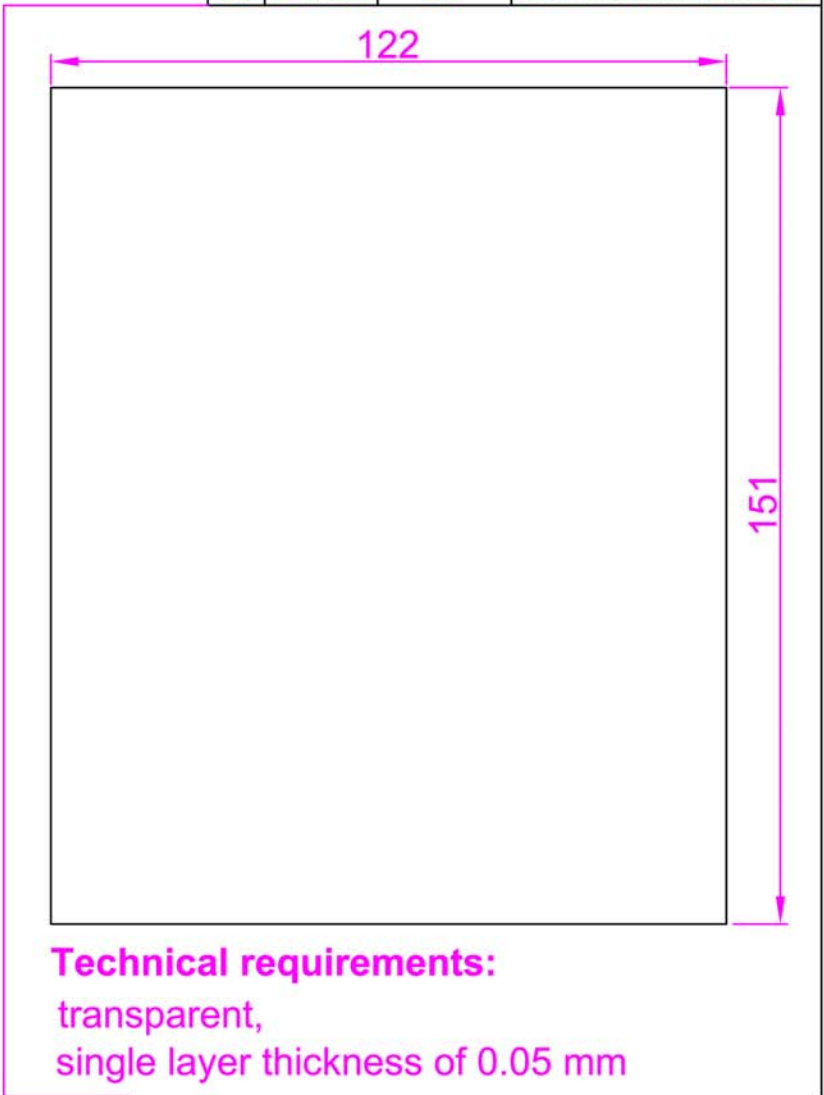

NOTE: ALL MATERIAL COMPLIANT ROHS STANDARD

REVISION INFORMATION			
Rev.	Rev. Date	Modified By	Brief Description
OD	2014/12/09	WJH	Screw holes outside diameter size

**MATERIAL**  
 SHILED FRAME:SUS430  
 BACK GASKET:RUBBER

**ENCLOSURE**  
 RUBBER RING X 2 PCS  
 BACKUP RING X 1 PCS

56Y4  
 E145249

SF CABLE, INC			
DRAWN BY WJH	DATE: 2014/11/25	DESCRIPTION: 2-port 115*70.7mm single gang faceplate, stainless steel	
CHECKED BY	SHEET 1 of 1	ITEM NO. SF-WP-02	
APPROVED BY	SCALE 1:2	REV. 01	UNIT: mm

NO.	PART NAME	SPECIFICATION DESCRIPTION	QTY	UNIT
③				
②				
①				