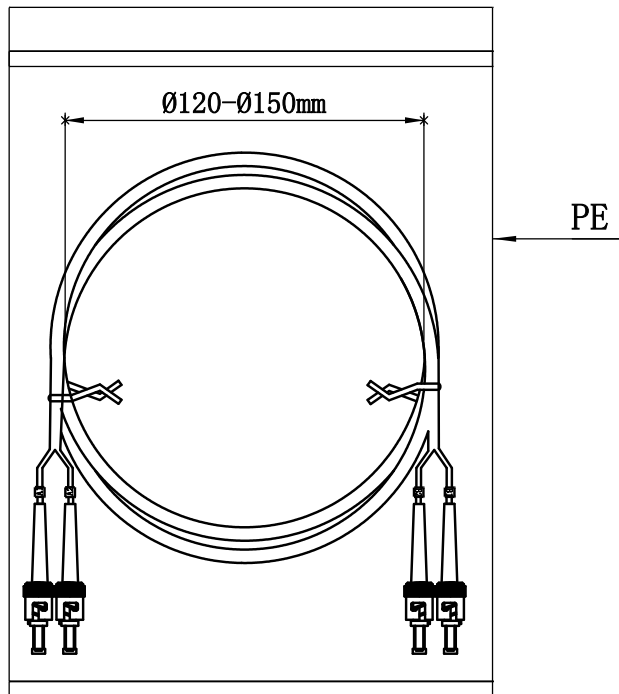

NOTE:ALL MATERIAL COMPLIANT ROHS STANDARD

REVISION INFORMATION

Rev.	Rev. Date	Modified By	Brief Description

Specifications:

Type	ST/UPC-ST/UPC
Fiber Mode	OM1
Core Diameter (um)	62.5/125
Operating Wavelength (nm)	850/1300
Cable Color	Orange
Cable Diameter (mm)	Ø3.0
Operating Temperature (° C)	-40~+75
Storage Temperature (° C)	-40~+85
Insertion loss (dB)	≤0.2dB
Return loss (dB)	≥35dB
ST Connector Color (Boot)	Red/Black

NO.	PART NAME	SPECIFICATION DESCRIPTION	QTY	UNIT
①				
②				
③				

Unless specified on the drawing, tolerances are per the follows:
 . +1
 .x +0.2
 .xx +0.05

DRAWN BY	DATE: 2015/05/14	DESCRIPTION: ST-ST-DX OM1 Patchcord
CHECKED BY	SHEET 1of1	ITEM NO. SFC200122
APPROVED BY	SCALE 1:1	REV. 00 UNIT:mm