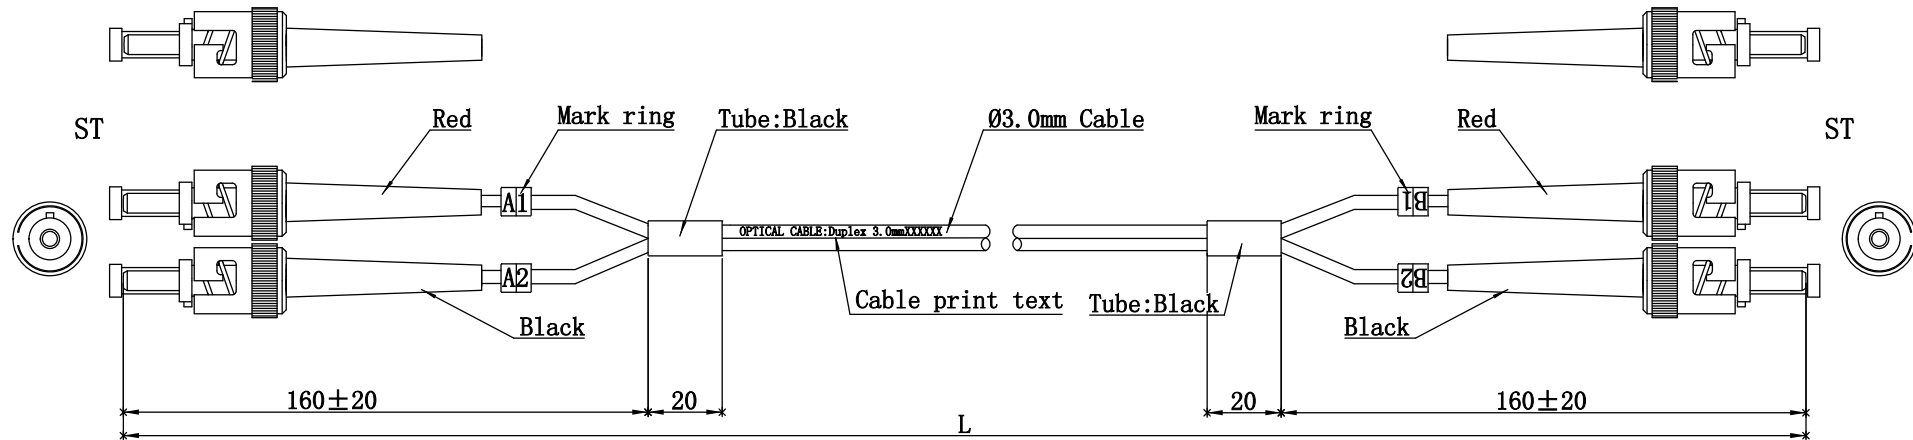

NOTE:ALL MATERIAL COMPLIANT ROHS STANDARD

REVISION INFORMATION

Rev.	Rev. Date	Modified By	Brief Description

Specifications:

Type	ST/UPC-ST/UPC
Fiber Mode	OM1
Core Diameter (um)	62.5/125
Operating Wavelength (nm)	850/1300
Cable Color	Orange
Cable Diameter (mm)	Ø3.0
Operating Temperature (° C)	-40~+75
Storage Temperature (° C)	-40~+85
Insertion loss (dB)	≤0.2dB
Return loss (dB)	≥35dB
ST Connector Color (Boot)	Red/Black

NO.	PART NAME	SPECIFICATION DESCRIPTION	QTY	UNIT
①				
②				
③				

Unless specified on the drawing, tolerances are per the follows:
 . +1
 .x +0.2
 .xx +0.05

DRAWN BY	DATE: 2015/05/14	DESCRIPTION: ST-ST-DX OM1 Patchcord
CHECKED BY	SHEET 1of1	ITEM NO. SFC200122
APPROVED BY	SCALE 1:1	REV. 00 UNIT:mm