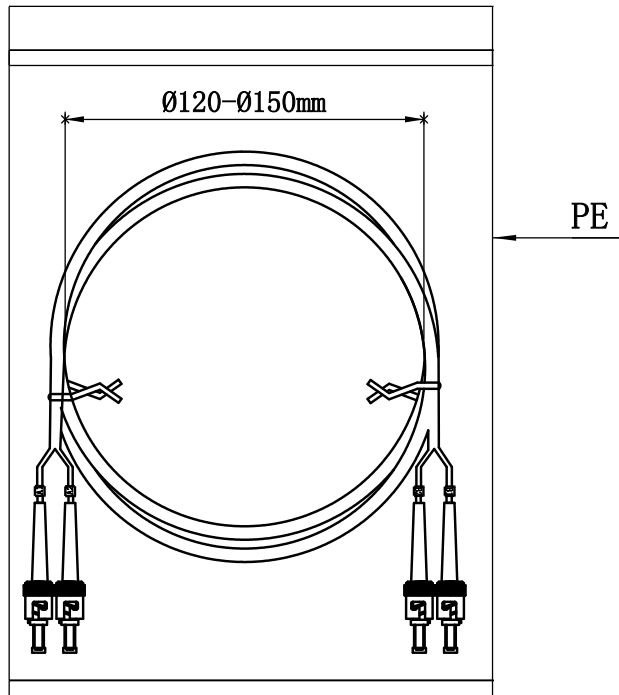

NOTE:ALL MATERIAL COMPLIANT ROHS STANDARD

REVISION INFORMATION

Rev.	Rev. Date	Modified By	Brief Description

Specifications:

Type	ST/UPC-ST/UPC
Fiber Mode	OM1
Core Diameter (um)	62.5/125
Operating Wavelength (nm)	850/1300
Cable Color	Orange
Cable Diameter (mm)	Ø3.0
Operating Temperature (° C)	-40~+75
Storage Temperature (° C)	-40~+85
Insertion loss (dB)	≤0.2dB
Return loss (dB)	≥35dB
ST Connector Color (Boot)	Red/Black

NO.	PART NAME	SPECIFICATION DESCRIPTION	QTY	UNIT
①				
②				
③				

Unless specified on the drawing, tolerances are per the follows:

.	+1
.x	+0.2
.xx	+0.05

DRAWN BY	DATE: 2015/05/14	DESCRIPTION: ST-ST-DX OM1 Patchcord
CHECKED BY	SHEET 1of1	ITEM NO. SFC200130
APPROVED BY	SCALE 1:1	REV. 00 UNIT:mm