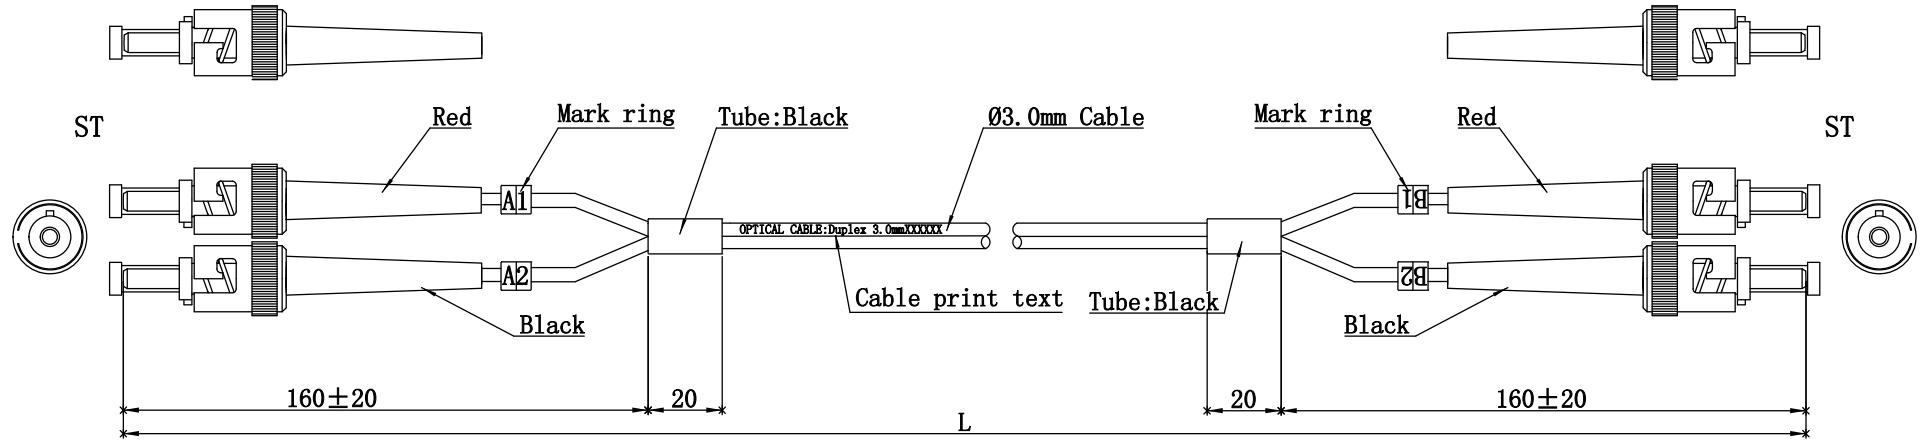

NOTE:ALL MATERIAL COMPLIANT ROHS STANDARD

REVISION INFORMATION

Rev.	Rev. Date	Modified By	Brief Description

Specifications:

Type	ST/UPC-ST/UPC
Fiber Mode	OM1
Core Diameter (um)	62.5/125
Operating Wavelength (nm)	850/1300
Cable Color	Orange
Cable Diameter (mm)	Ø3.0
Operating Temperature (° C)	-40~+75
Storage Temperature (° C)	-40~+85
Insertion loss (dB)	≤0.2dB
Return loss (dB)	≥35dB
ST Connector Color (Boot)	Red/Black

NO.	PART NAME	SPECIFICATION DESCRIPTION	QTY	UNIT
①				
②				
③				

Unless specified on the drawing, tolerances are per the follows:

.	+1
.x	+0.2
.xx	+0.05

DRAWN BY	DATE: 2015/05/14	DESCRIPTION: ST-ST-DX OM1 Patchcord
CHECKED BY	SHEET 1of1	ITEM NO. SFC200130
APPROVED BY	SCALE 1:1	REV. 00 UNIT:mm