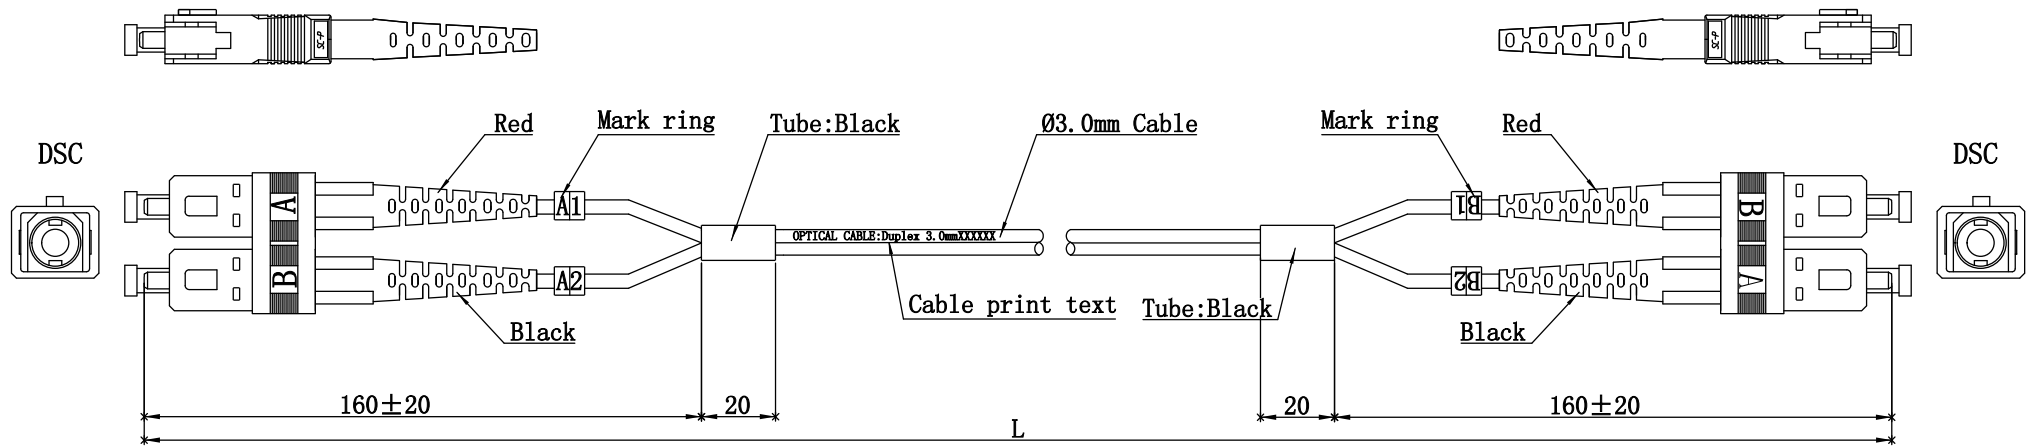

NOTE:ALL MATERIAL COMPLIANT ROHS STANDARD

REVISION INFORMATION

Rev.	Rev. Date	Modified By	Brief Description

Specifications:

Type	DSC/UPC-DSC/UPC
Fiber Mode	OM2
Core Diameter (um)	50/125
Operating Wavelength (nm)	850/1300
Cable Color	Orange
Cable Diameter (mm)	Ø3.0
Operating Temperature (° C)	-40~+75
Storage Temperature (° C)	-40~+85
Insertion loss (dB)	≤0.2dB
Return loss (dB)	≥35dB
SC Connector Color (Boot)	Red/Black

NO.	PART NAME	SPECIFICATION DESCRIPTION	QTY	UNIT
①				
②				
③				

Unless specified on the drawing, tolerances are per the follows:

.	+1
.x	+0.2
.xx	+0.05

DRAWN BY	DATE: 2015/05/14	DESCRIPTION: SC-SC-DX OM2 Patchcord
CHECKED BY	SHEET 1of1	ITEM NO.
APPROVED BY	SCALE 1:1	REV. 00
	UNIT:mm	