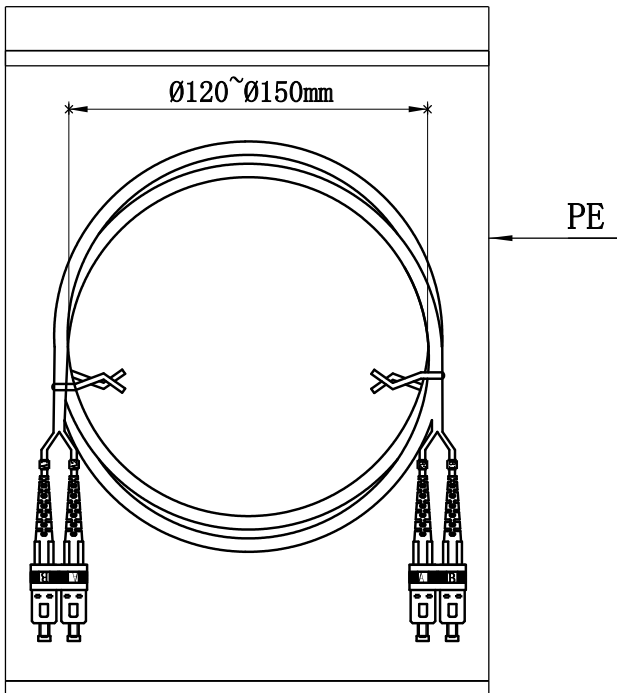

NOTE:ALL MATERIAL COMPLIANT ROHS STANDARD

REVISION INFORMATION

Rev.	Rev. Date	Modified By	Brief Description

Specifications:

Type	DSC/UPC-DSC/UPC
Fiber Mode	OM2
Core Diameter (um)	50/125
Operating Wavelength (nm)	850/1300
Cable Color	Orange
Cable Diameter (mm)	Ø3.0
Operating Temperature (° C)	-40~+75
Storage Temperature (° C)	-40~+85
Insertion loss (dB)	≤0.2dB
Return loss (dB)	≥35dB
SC Connector Color (Boot)	Red/Black

NO.	PART NAME	SPECIFICATION DESCRIPTION	QTY	UNIT
①				
②				
③				

Unless specified on the drawing, tolerances are per the follows:

.	+1
.x	+0.2
.xx	+0.05

DRAWN BY	DATE: 2015/05/14	DESCRIPTION: SC-SC-DX OM2 Patchcord
CHECKED BY	SHEET 1of1	ITEM NO.
APPROVED BY	SCALE 1:1	REV. 00
	UNIT:mm	