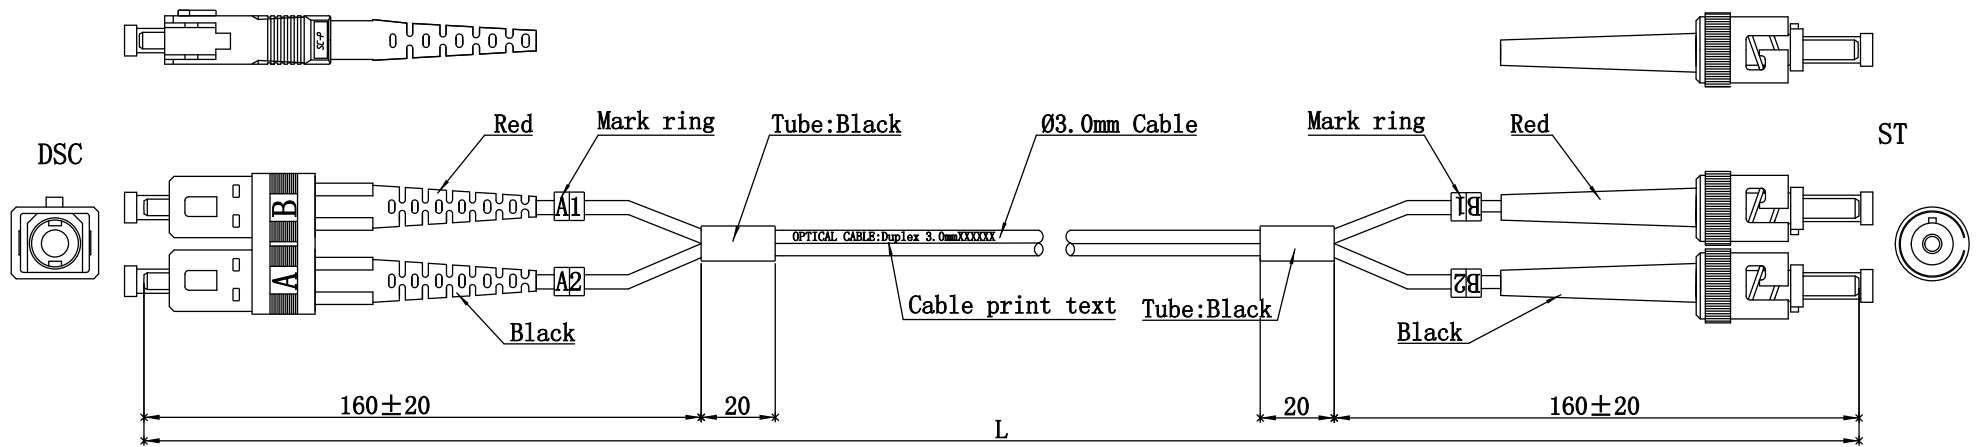

NOTE:ALL MATERIAL COMPLIANT ROHS STANDARD

REVISION INFORMATION

Rev.	Rev. Date	Modified By	Brief Description

Specifications:

Type	DSC/UPC-ST/UPC
Fiber Mode	OM2
Core Diameter (um)	50/125
Operating Wavelength (nm)	850/1300
Cable Color	Orange
Cable Diameter (mm)	Ø3.0
Operating Temperature (° C)	-40~+75
Storage Temperature (° C)	-40~+85
Insertion loss (dB)	≤0.2dB
Return loss (dB)	≥35dB
SC Connector Color (Boot)	Red/Black
ST Connector Color (Boot)	Red/Black

NO.	PART NAME	SPECIFICATION DESCRIPTION	QTY	UNIT
①				
②				
③				

Unless specified on the drawing, tolerances are per the follows:

.	+1
.x	+0.2
.xx	+0.05

DRAWN BY	DATE: 2015/05/14	DESCRIPTION: SC-ST-DX OM2 Patchcord
CHECKED BY	SHEET 1of1	ITEM NO.
APPROVED BY	SCALE 1:1	REV. 00
	UNIT:mm	