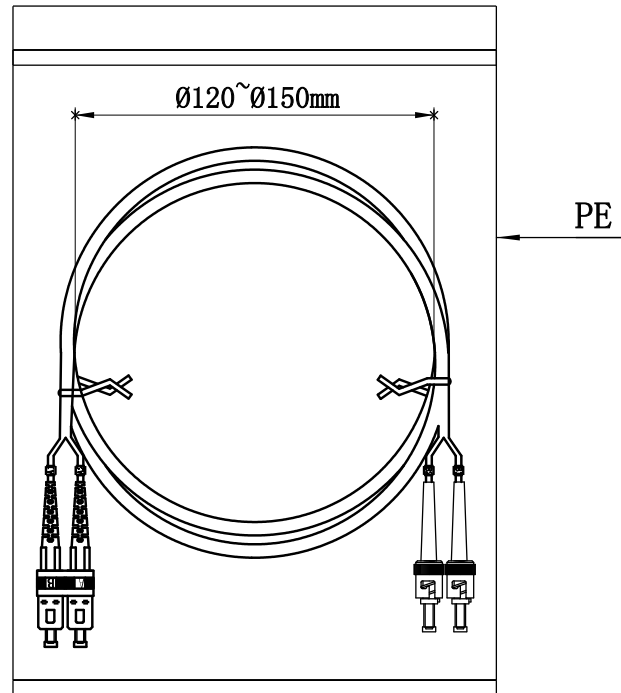

NOTE:ALL MATERIAL COMPLIANT ROHS STANDARD

REVISION INFORMATION

Rev.	Rev. Date	Modified By	Brief Description

Specifications:

Type	DSC/UPC-ST/UPC
Fiber Mode	OM2
Core Diameter (um)	50/125
Operating Wavelength (nm)	850/1300
Cable Color	Orange
Cable Diameter (mm)	Ø3.0
Operating Temperature (° C)	-40~+75
Storage Temperature (° C)	-40~+85
Insertion loss (dB)	≤0.2dB
Return loss (dB)	≥35dB
SC Connector Color (Boot)	Red/Black
ST Connector Color (Boot)	Red/Black

NO.	PART NAME	SPECIFICATION DESCRIPTION	QTY	UNIT
①				
②				
③				

Unless specified on the drawing, tolerances are per the follows:

.	+1
.x	+0.2
.xx	+0.05

DRAWN BY	DATE: 2015/05/14	DESCRIPTION: SC-ST-DX OM2 Patchcord
CHECKED BY	SHEET 1of1	ITEM NO.
APPROVED BY	SCALE 1:1	REV. 00
	UNIT:mm	