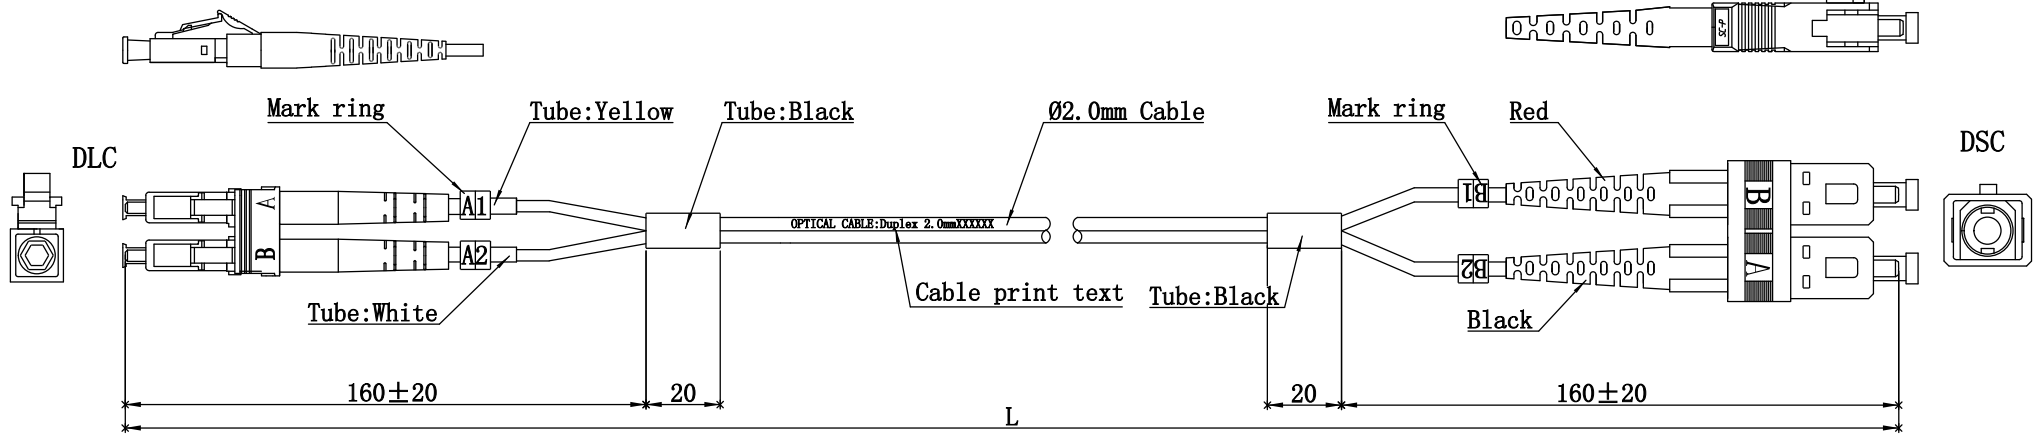

NOTE:ALL MATERIAL COMPLIANT ROHS STANDARD

REVISION INFORMATION

Rev.	Rev. Date	Modified By	Brief Description

Specifications:

Type	DLC/UPC-DSC/UPC
Fiber Mode	OM3
Core Diameter (um)	50/125
Operating Wavelength (nm)	850/1300
Cable Color	Aqua
Cable Diameter (mm)	Ø2.0
Operating Temperature (° C)	-40~+75
Storage Temperature (° C)	-40~+85
Insertion loss (dB)	≤0.2dB
Return loss (dB)	≥35dB
SC Connector Color (Boot)	Red/Black

NO.	PART NAME	SPECIFICATION DESCRIPTION	QTY	UNIT
①				
②				
③				

Unless specified on the drawing, tolerances are per the follows:

.	+1
.x	+0.2
.xx	+0.05

DRAWN BY	DATE: 2015/05/14	DESCRIPTION: LC-SC-DX OM3 Patchcord
CHECKED BY	SHEET 1of1	ITEM NO.
APPROVED BY	SCALE 1:1	REV. 00
	UNIT:mm	