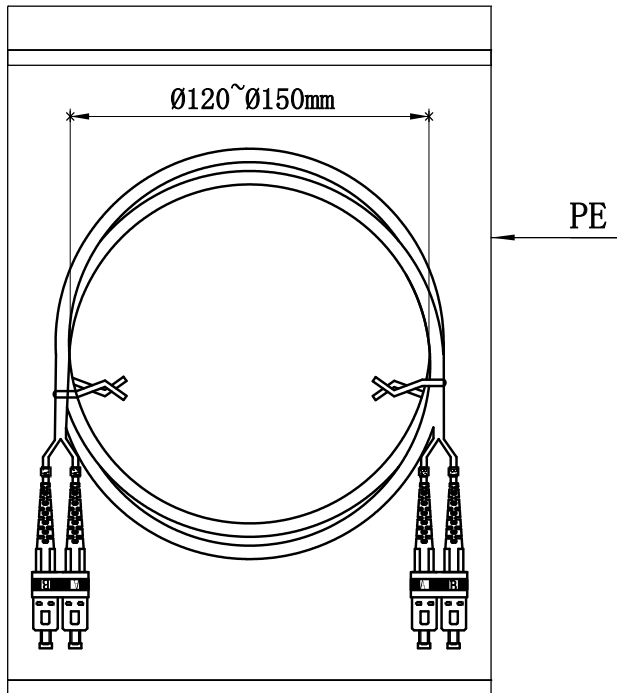

NOTE:ALL MATERIAL COMPLIANT ROHS STANDARD

REVISION INFORMATION

Rev.	Rev. Date	Modified By	Brief Description

Specifications:

Type	DSC/UPC-DSC/UPC
Fiber Mode	OM3
Core Diameter (um)	50/125
Operating Wavelength (nm)	850/1300
Cable Color	Aqua
Cable Diameter (mm)	Ø3.0
Operating Temperature (° C)	-40~+75
Storage Temperature (° C)	-40~+85
Insertion loss (dB)	≤0.2dB
Return loss (dB)	≥35dB
SC Connector Color (Boot)	Red/Black

NO.	PART NAME	SPECIFICATION DESCRIPTION	QTY	UNIT
①				
②				
③				

Unless specified on the drawing, tolerances are per the follows:
 .x +1
 +.2
 .xx +0.05

DRAWN BY	DATE: 2015/05/14	DESCRIPTION: SC-SC-DX OM3 Patchcord	
CHECKED BY	SHEET 1of1	ITEM NO.	
APPROVED BY	SCALE 1:1	REV. 00	UNIT:mm