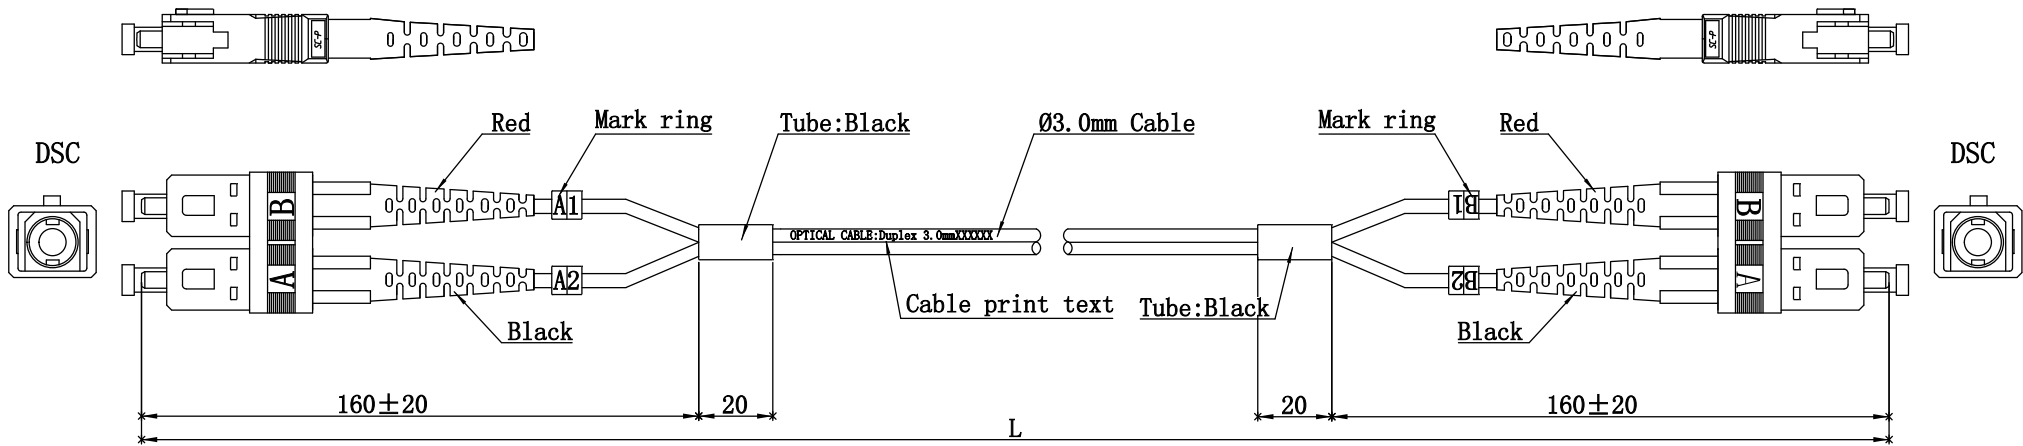

NOTE:ALL MATERIAL COMPLIANT ROHS STANDARD

REVISION INFORMATION

Rev.	Rev. Date	Modified By	Brief Description

Specifications:

Type	DSC/UPC-DSC/UPC
Fiber Mode	OM3
Core Diameter (um)	50/125
Operating Wavelength (nm)	850/1300
Cable Color	Aqua
Cable Diameter (mm)	Ø3.0
Operating Temperature (° C)	-40~+75
Storage Temperature (° C)	-40~+85
Insertion loss (dB)	≤0.2dB
Return loss (dB)	≥35dB
SC Connector Color (Boot)	Red/Black

NO.	PART NAME	SPECIFICATION DESCRIPTION	QTY	UNIT
①				
②				
③				

Unless specified on the drawing, tolerances are per the follows:
 .x +1
 +.2
 .xx +0.05

DRAWN BY	DATE: 2015/05/14	DESCRIPTION: SC-SC-DX OM3 Patchcord	
CHECKED BY	SHEET 1of1	ITEM NO.	
APPROVED BY	SCALE 1:1	REV. 00	UNIT:mm